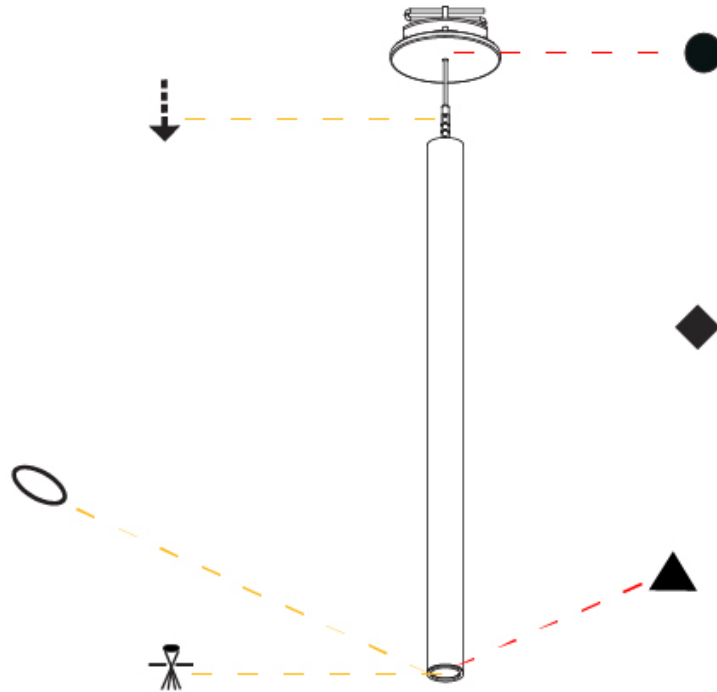

HANGOVER PLUG SHINE MONOPOINT RECESSED CANOPY SUSPENSION

A30844-

PROJECT

TYPE

SPECIFIER

QUANTITY

DATE

A