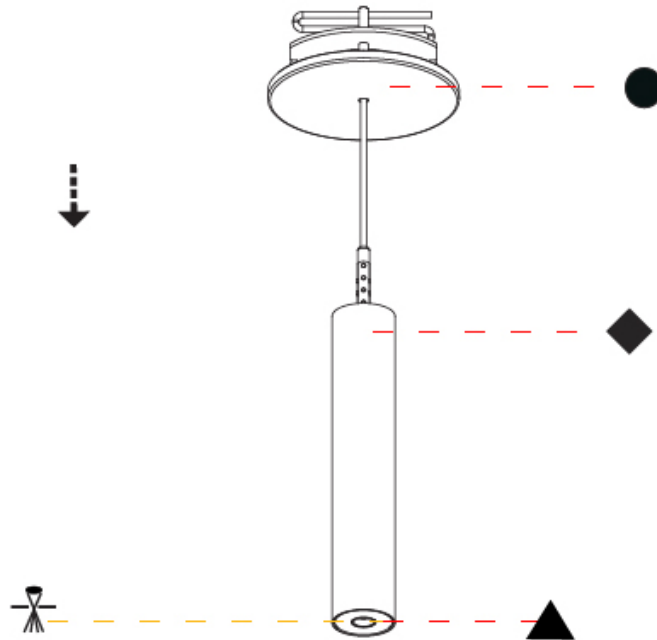

HANGOVER PLUG MONOPOINT RECESSED CANOPY SUSPENSION

A30839-

PROJECT

TYPE

SPECIFIER

QUANTITY

DATE

A