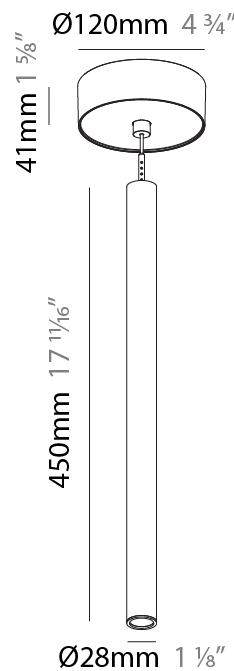

PHYSICAL

Shape: Cylinder
Diameter (mm): 28
Diameter (in): 1 1/8
Height (mm): 450
Height (in): 17 11/16
Max. Overall Height (mm): 2450
Max. Overall Height (in): 96 7/16
Light Distribution: Downlight
Weight (kg): 0.64
Weight (lbs): 1.41
Diffuser: Shine Ring - Opal / Yellow / Orange / Red / Blue / Green
Fixture Finish: SSR / BKV / CWI / CRY / HAB / UFT / ITA / RUA / FTG / MYG / LOD / PUS / FRO / FUP / KIA / POP / BLS / SPG / MEY / GOH / GUM / CHC / COM / ABZ / JAG / OBR / MOS / ROR
Fixture Material: Aluminum
Cable Details: 2000mm or 4000mm Black Cable

ELECTRICAL

Lamp Type: LED (Zhaga Standard)
Input Wattage (W): 6.6
Total Output Wattage (W): 6
Dimming: Tri-Mode (Non-Dimming and Phase Dimming (120Vac only) and 0-10V Dimming)
Driver Included: Yes
Driver Location: External
Driver Type: Constant Current - Universal
Driver Class: Class 2
Housing: ENCP3 w/quick connect
Input Voltage (V): 120 - 277
Constant Current (MA): 500

LED

Number of LEDs: 1
Color Temperature (°K): 2700 / 3000 / 3500 / 4000
Max. Delivered Lumen (lm): 330 / 350 / 363 / 370
CRI: >90 CRI
Efficiency (%): 86
Lamp Life (hrs): 50000
Upon Request: ***3500K available in minimum quantities (larger quantities upon request)

OPTICAL

Optic°: 24 / 32 / 58

RATINGS AND CERTIFICATIONS

Certified By: Certified for North American Standards
IP rating: IP20