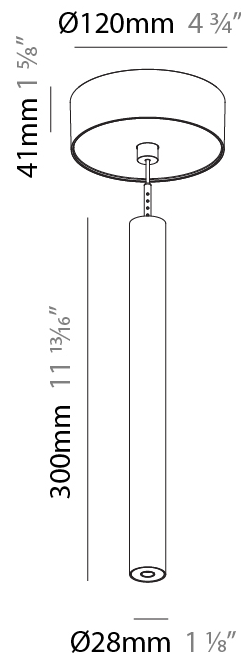

GENERAL

Series: Hangover
Subseries: Hangover Plug Monopoint Surface Canopy
Brand: Prolight
Division: Architectural
Mounting Type: Suspension
Mounting Location: Ceiling
Subcategory: Pendant

PHYSICAL

Shape: Cylinder
Diameter (mm): 28
Diameter (in): 1 1/8
Height (mm): 300
Height (in): 11 13/16
Max. Overall Height (mm): 2300
Max. Overall Height (in): 90 3/16
Light Distribution: Downlight
Weight (kg): 0.75
Weight (lbs): 1.65
Fixture Finish: [SSR / BKV / CWI / CRY / HAB / UFT / ITA / RUA / FTG / MYG / LOD / PUS / FRO / FUP / KIA / POP / BLS / SPG / MEY / GOH / GUM / CHC / COM / ABZ / JAG / OBR / MOS / ROR](#)
Fixture Material: Aluminum
Cable Details: [2000mm or 4000mm Black Cable](#)

ELECTRICAL

Lamp Type: LED (Zhaga Standard)
Input Wattage (W): 6.6
Total Output Wattage (W): 6
Dimming: Tri-Mode (Non-Dimming and Phase Dimming (120Vac only) and 0-10V Dimming)
Driver Included: Yes
Driver Location: External
Driver Type: Integral LED Driver - Universal
Driver Class: Class 2
Housing: ENCP3 w/quick connect
Input Voltage (V): 120 - 277
Constant Current (MA): 500

LED

Number of LEDs: 1
Color Temperature (°K): [2700 / 3000 / 4000](#)
Max. Delivered Lumen (lm): 330 / 360 / 380
CRI: >90 CRI
Efficiency (%): 86
Lamp Life (hrs): 50000
Upon Request: ***3500K available in minimum quantities (larger quantities upon request)

OPTICAL

Optic°: [24 / 32 / 34 / 55 / 58](#)

RATINGS AND CERTIFICATIONS

Certified By: Certified for North American Standards
IP rating: IP20