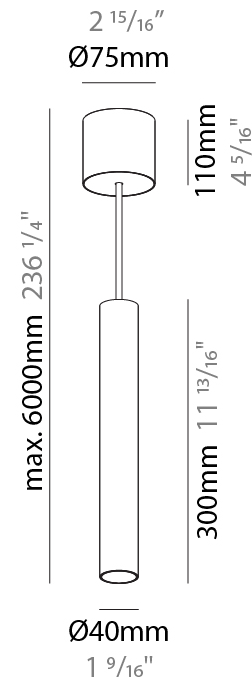

GENERAL

Series: Hangover
Subseries: Hangover Monopoint Surface Canopy
Brand: Prolicht
Division: Architectural
Mounting Type: Suspension
Mounting Location: Ceiling
Subcategory: Pendant

PHYSICAL

Shape: Cylinder
Diameter (mm): 40
Diameter (in): 1 9/16
Height (mm): 300
Height (in): 11 13/16
Max. Overall Height (mm): 2300
Max. Overall Height (in): 90 9/16
Light Distribution: Downlight
Diffuser: Shine Ring 0-6
Fixture Finish: SSR / BKV / CWI / CRY / HAB / UFT / ITA / RUA / FTG / MYG / LOD / PUS / FRO / FUP / KIA / POP / BLS / SPG / MEY / GOH / GUM / CHC / COM / ABZ / JAG / OBR / MOS / ROR
Fixture Material: Aluminum
Cable Details: 2000mm / 6000mmm Cable in White / Black / Orange / Red

ELECTRICAL

Lamp Type: LED (Zhaga Standard)
Input Wattage (W): 10.9
Total Output Wattage (W): 9
Dimming: Non-Dimmable
Driver Included: Yes
Driver Location: Integrated
Driver Type: Constant Current
Driver Class: Class 2
Input Voltage (V): 120
Constant Current (MA): 500
Upon Request: Remote: 0-10Vdc dimming / Phase dimming 120Vac

LED

Number of LEDs: 1
Color Temperature (°K): 2700 / 3000 / 4000
Max. Delivered Lumen (lm): 842
CRI: >90 CRI
Efficiency (%): 86
Lamp Life (hrs): 50000
Upon Request: ***3500K available in minimum quantities (larger quantities upon request)

OPTICAL

Reflector°: 40 / 50

RATINGS AND CERTIFICATIONS

Certified By: Certified for North American Standards
IP rating: IP20