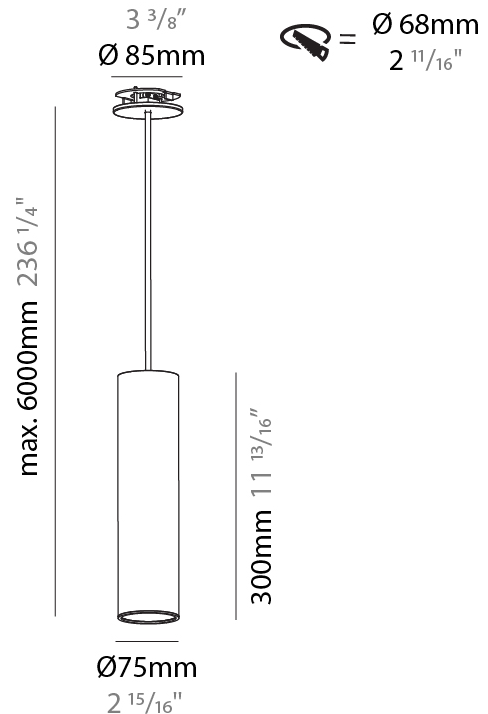

Series: Hangover
Subseries: Hangover Monopoint Recessed Canopy
Brand: Prolicht
Division: Architectural
Mounting Type: Suspension
Mounting Location: Ceiling
Subcategory: Pendant

PHYSICAL

Shape: Cylinder
Diameter (mm): 75
Diameter (in): 2 ¹⁵/₁₆
Height (mm): 300
Height (in): 11 ¹³/₁₆
Max. Overall Height (mm): 2300
Max. Overall Height (in): 90 ⁹/₁₆
Light Distribution: Downlight
Diffuser: Shine Ring 0-6
Fixture Finish: SSR / BKV / CWI / CRY / HAB / UFT / ITA / RUA / FTG / MYG / LOD / PUS / FRO / FUP / KIA / POP / BLS / SPG / MEY / GOH / GUM / CHC / COM / ABZ / JAG / OBR / MOS / ROR
Fixture Material: Aluminum
Cable Details: 2000mm / 6000mm Cable in White / Black / Orange / Red
Cut-out Measurements: 68mm / 2 11/16"

ELECTRICAL

Lamp Type: LED (Zhaga Standard)
Input Wattage (W): 10.9
Total Output Wattage (W): 9
Dimming: Tri-Mode (Non-Dimming and Phase Dimming (120Vac only) and 0-10V Dimming)
Driver Included: Yes
Driver Location: External
Driver Type: Constant Current - Universal
Driver Class: Class 2
Housing: ENCP3 w/Quick Connect
Input Voltage (V): 120 - 277
Constant Current (MA): 500

LED

Number of LEDs: 1
Color Temperature (°K): 2700 / 3000 / 4000
Max. Delivered Lumen (lm): 923
CRI: >90 CRI
Lamp Life (hrs): 50000
Upon Request: ***3500K available in minimum quantities (larger quantities upon request)

OPTICAL

Reflector: 18 / 36 / 52

RATINGS AND CERTIFICATIONS

Certified By: Certified for North American Standards
IP rating: IP20