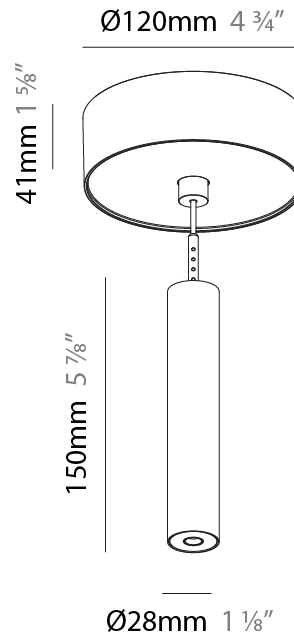

GENERAL

Series: Hangover
Subseries: Hangover Plug Monopoint Surface Canopy
Brand: Prolight
Division: Architectural
Mounting Type: Suspension
Mounting Location: Ceiling
Subcategory: Pendant

PHYSICAL

Shape: Cylinder
Diameter (mm): 28
Diameter (in): 1 1/8
Height (mm): 150
Height (in): 5 7/8
Max. Overall Height (mm): 2150
Max. Overall Height (in): 84 3/8
Light Distribution: Downlight
Weight (kg): 0.422
Weight (lbs): 0.93
Fixture Finish: [SSR / BKV / CWI / CRY / HAB / UFT / ITA / RUA / FTG / MYG / LOD / PUS / FRO / FUP / KIA / POP / BLS / SPG / MEY / GOH / GUM / CHC / COM / ABZ / JAG / OBR / MOS / ROR](#)
Fixture Material: Aluminum
Cable Details: [2000mm or 4000mm Black Cable](#)

ELECTRICAL

Lamp Type: LED (Zhaga Standard)
Input Wattage (W): 6.6
Total Output Wattage (W): 6
Dimming: Tri-Mode (Non-Dimming and Phase Dimming (120Vac only) and 0-10V Dimming)
Driver Included: Yes
Driver Location: External
Driver Type: Constant Current - Universal
Driver Class: Class 2
Housing: ENCP3 w/Quick Connect
Input Voltage (V): 120 - 277
Constant Current (MA): 500

LED

Number of LEDs: 1
Color Temperature (°K): [2700 / 3000 / 4000](#)
Max. Delivered Lumen (lm): 330 / 360 / 380
CRI: >90 CRI
Efficiency (%): 86
Lamp Life (hrs): 50000
Upon Request: ***3500K available in minimum quantities (larger quantities upon request)

OPTICAL

Optic°: [24 / 32 / 34 / 55 / 58](#)

RATINGS AND CERTIFICATIONS

Certified By: Certified for North American Standards
IP rating: IP20