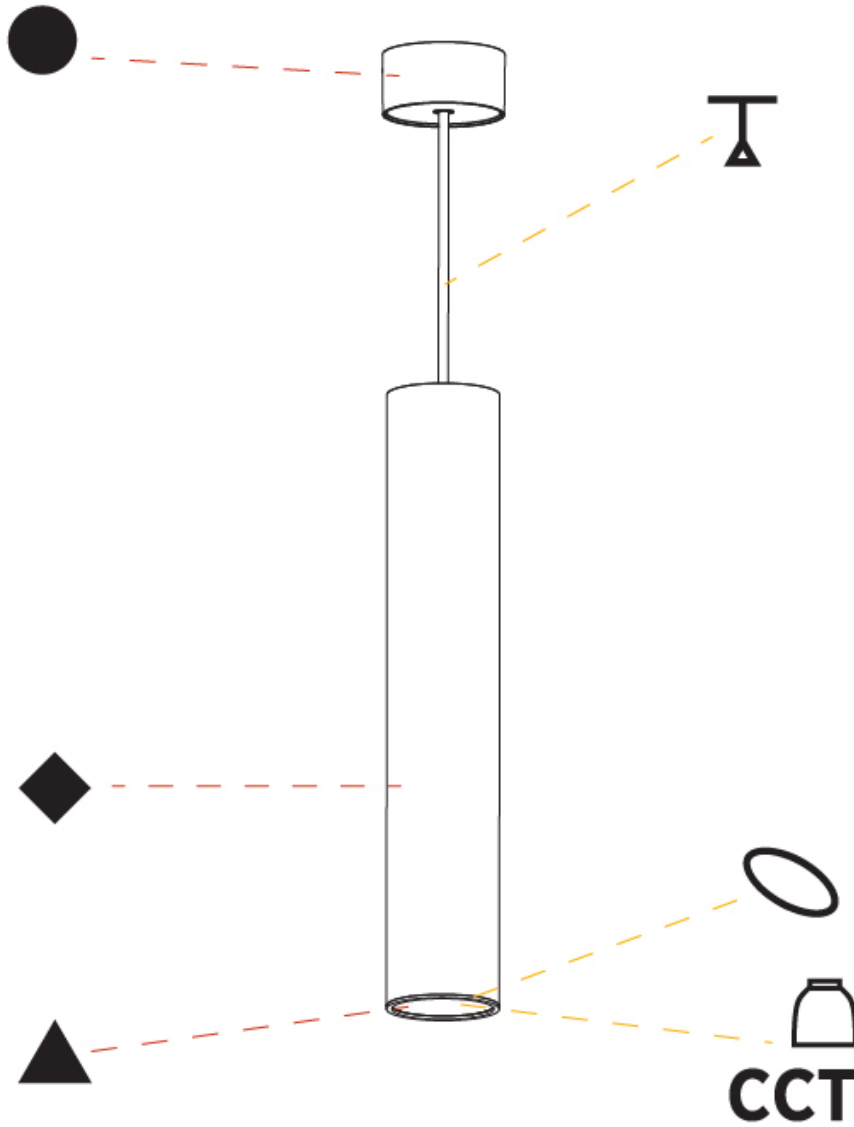

HANGOVER MONOPOINT SURFACE CANOPY SUSPENSION

A300169-

PROJECT
TYPE
SPECIFIER
QUANTITY
DATE