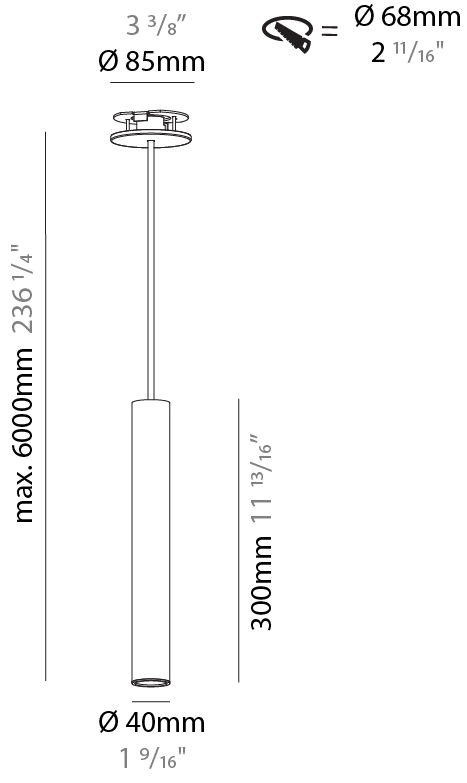

GENERAL

Series: Hangover
Subseries: Hangover Monopoint Recessed Canopy
Brand: Prolicht
Division: Architectural
Mounting Type: Suspension
Mounting Location: Ceiling
Subcategory: Pendant

PHYSICAL

Shape: Cylinder
Diameter (mm): 40
Diameter (in): 1 9/16
Height (mm): 300
Height (in): 11 13/16
Max. Overall Height (mm): 2300
Max. Overall Height (in): 90 9/16
Light Distribution: Downlight
Diffuser: Shine Ring 0-6
Fixture Finish: SSR / BKV / CWI / CRY / HAB / UFT / ITA / RUA / FTG / MYG / LOD / PUS / FRO / FUP / KIA / POP / BLS / SPG / MEY / GOH / GUM / CHC / COM / ABZ / JAG / OBR / MOS / ROR
Fixture Material: Aluminum
Cable Details: 2000mm / 6000mm Cable in White / Black / Orange / Red
Cut-out Measurements: 68mm / 2 11/16"

ELECTRICAL

Lamp Type: LED (Zhaga Standard)
Input Wattage (W): 10.9
Total Output Wattage (W): 9
Dimming: Non-Dimmable
Driver Included: Yes
Driver Location: External
Driver Type: Constant Current
Driver Class: Class 2
Input Voltage (V): 120
Constant Current (mA): 500
Upon Request: Remote: 0-10Vdc dimming / Phase dimming 120Vac

LED

Number of LEDs: 1
Color Temperature (°K): 2700 / 3000 / 4000
Max. Delivered Lumen (lm): 842
CRI: >90 CRI
Lamp Life (hrs): 50000
Upon Request: ***3500K available in minimum quantities (larger quantities upon request)

OPTICAL

Reflector°: 40 / 50

RATINGS AND CERTIFICATIONS

Certified By: Certified for North American Standards
IP rating: IP20