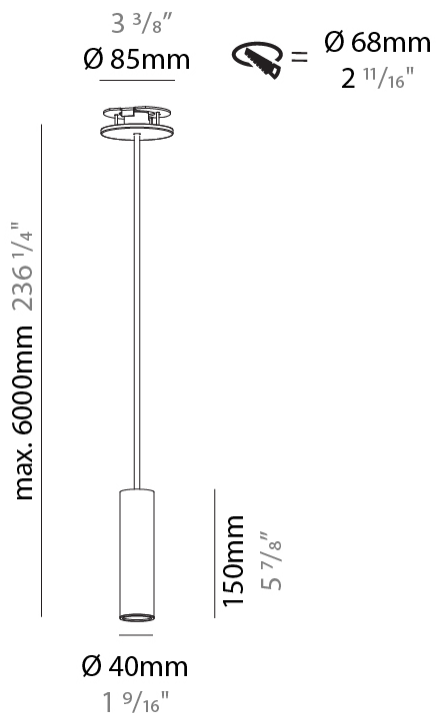

ELECTRICAL

Lamp Type: LED (Zhaga Standard)
Input Wattage (W): 10.9
Total Output Wattage (W): 9
Dimming: Non-Dimmable
Driver Included: Yes
Driver Location: External
Driver Type: Constant Current
Driver Class: Class 2
Input Voltage (V): 120
Constant Current (MA): 500
Upon Request: Remote: 0-10Vdc dimming / Phase dimming 120Vac

LED

Number of LEDs: 1
Color Temperature (°K): 2700 / 3000 / 4000
Max. Delivered Lumen (lm): 842
CRI: >90 CRI
Lamp Life (hrs): 50000
Upon Request: ***3500K available in minimum quantities (larger quantities upon request)

OPTICAL

Reflector: 40 / 50

RATINGS AND CERTIFICATIONS

Certified By: Certified for North American Standards
IP Rating: IP20
© 2024, T 1800-388-3382, F 416-247-9319, www.zaneen.com

Available for International specifications by adding 'INT' at the end of the existing Model #. For assistance on 'custom' specifications, contact zteam@zaneen.com. In a constant effort to supply the best product, we reserve the right to change specifications or materials without notice. The most recent specification sheets are found at zaneen.com