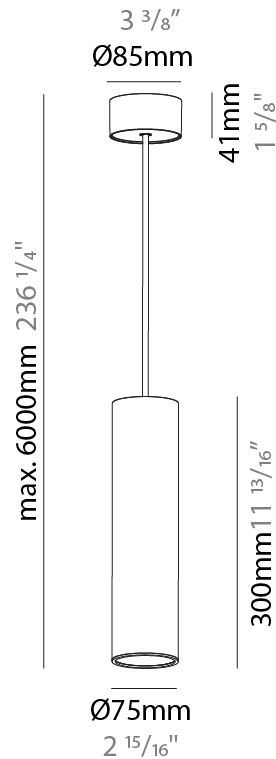

GENERAL

Series: Hangover
Subseries: Hangover Monopoint Surface Canopy
Brand: Prolicht
Division: Architectural
Mounting Type: Suspension
Mounting Location: Ceiling
Subcategory: Pendant

PHYSICAL

Shape: Cylinder
Diameter (mm): 75
Diameter (in): 2 15/16
Height (mm): 300
Height (in): 11 13/16
Max. Overall Height (mm): 2300
Max. Overall Height (in): 90 9/16
Light Distribution: Downlight
Diffuser: Shine Ring 0-6
Fixture Finish: SSR / BKV / CWI / CRY / HAB / UFT / ITA / RUA / FTG / MYG / LOD / PUS / FRO / FUP / KIA / POP / BLS / SPG / MEY / GOH / GUM / CHC / COM / ABZ / JAG / OBR / MOS / ROR
Fixture Material: Aluminum
Cable Details: 2000mm / 6000mm Cable in White / Black / Orange / Red

ELECTRICAL

Lamp Type: LED (Zhaga Standard)
Input Wattage (W): 10.9
Total Output Wattage (W): 9
Dimming: Non-Dimmable
Driver Included: Yes
Driver Location: Integrated
Driver Type: Constant Current
Driver Class: Class 2
Housing: ENCP3
Input Voltage (V): 120
Constant Current (mA): 500
Upon Request: Remote: 0-10Vdc dimming / Phase dimming 120Vac

LED

Number of LEDs: 1
Color Temperature (°K): 2700 / 3000 / 4000
Max. Delivered Lumen (lm): 923
CRI: >90 CRI
Efficiency (%): 86
Lamp Life (hrs): 50000

OPTICAL

Reflector: 18 / 36 / 52

RATINGS AND CERTIFICATIONS

Certified By: Certified for North American Standards
IP rating: IP20