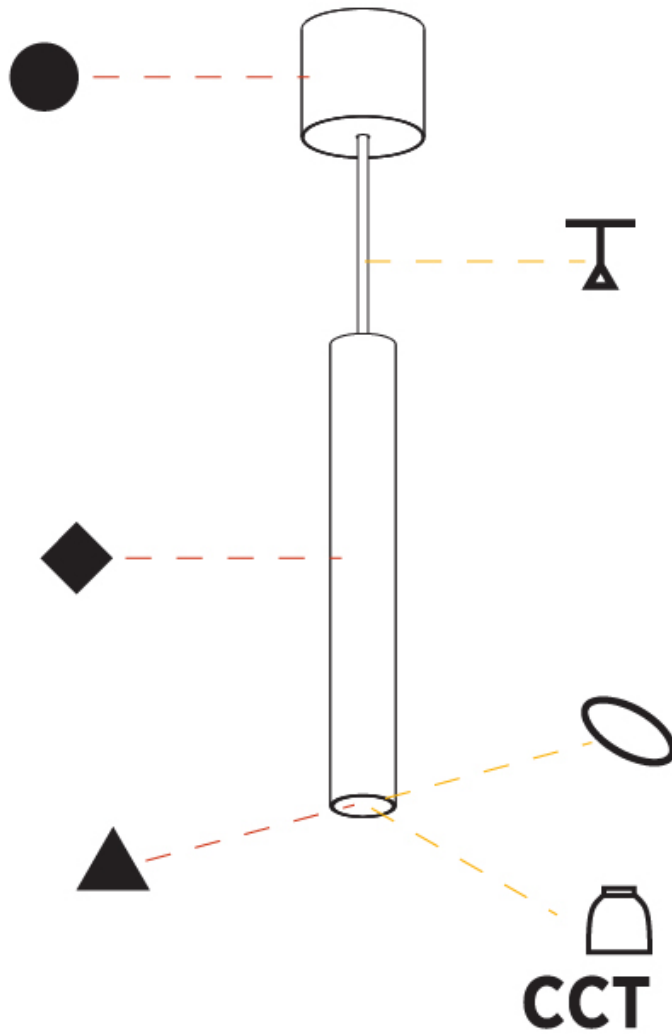

HANGOVER MONOPOINT SURFACE CANOPY SUSPENSION

A300154-

PROJECT	
TYPE	
SPECIFIER	
QUANTITY	
DATE	

A