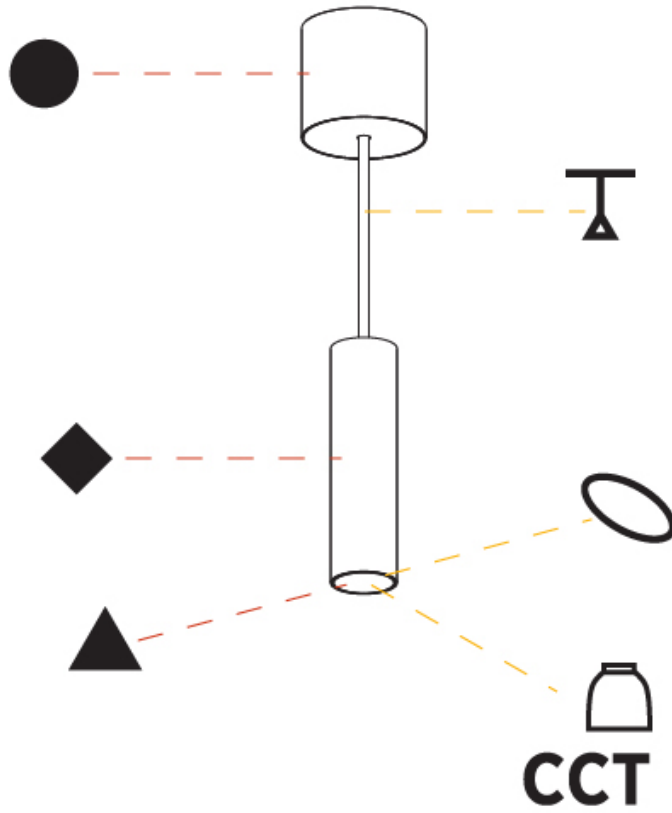

HANGOVER MONOPOINT SURFACE CANOPY SUSPENSION

A300153-

PROJECT

TYPE

SPECIFIER

QUANTITY

DATE

A