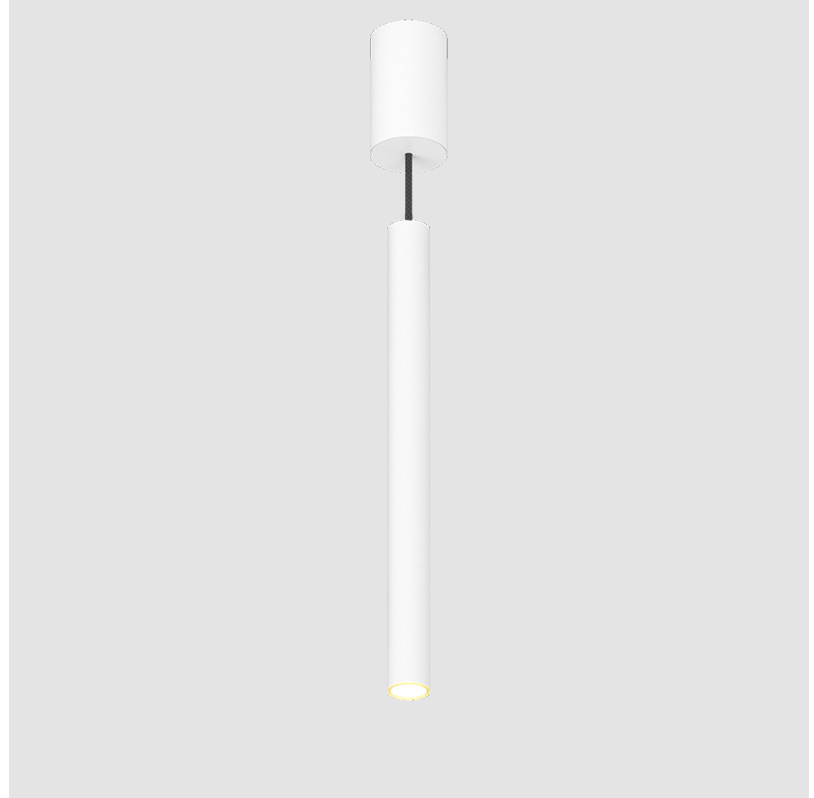

GENERAL

Series: Hangover
Subseries: Hangover Monopoint Surface Canopy
Brand: Prolicht
Division: Architectural
Mounting Type: Suspension
Mounting Location: Ceiling
Subcategory: Pendant

PHYSICAL

Shape: Cylinder
Diameter (mm): 40
Diameter (in): 1 ⁹/₁₆
Height (mm): 450
Height (in): 17 ¹³/₁₆
Max. Overall Height (mm): 2450
Max. Overall Height (in): 96 ⁷/₁₆
Light Distribution: Downlight
Diffuser: Shine Ring 0-6
Fixture Finish: SSR / BKV / CWI / CRY / HAB / UFT / ITA / RUA / FTG / MYG / LOD / PUS / FRO / FUP / KIA / POP / BLS / SPG / MEY / GOH / GUM / CHC / COM / ABZ / JAG / OBR / MOS / ROR
Fixture Material: Aluminum
Cable Details: 2000mm / 6000mm Cable in White / Black / Orange / Red

ELECTRICAL

Lamp Type: LED (Zhaga Standard)
Input Wattage (W): 10.9
Total Output Wattage (W): 9
Dimming: Non-Dimmable
Driver Included: Yes
Driver Location: Integrated
Driver Type: Constant Current
Driver Class: Class 2
Housing: ENCP3
Input Voltage (V): 120
Constant Current (MA): 500
Upon Request: Remote: 0-10Vdc dimming / Phase dimming 120Vac

LED

Number of LEDs: 1
Color Temperature (°K): 2700 / 3000 / 4000
Max. Delivered Lumen (lm): 842
CRI: >90 CRI
Efficiency (%): 86
Lamp Life (hrs): 50000
Upon Request: ***3500K available in minimum quantities (larger quantities upon request)

OPTICAL

Reflector: 40 / 50

RATINGS AND CERTIFICATIONS

Certified By: Certified for North American Standards
IP rating: IP20