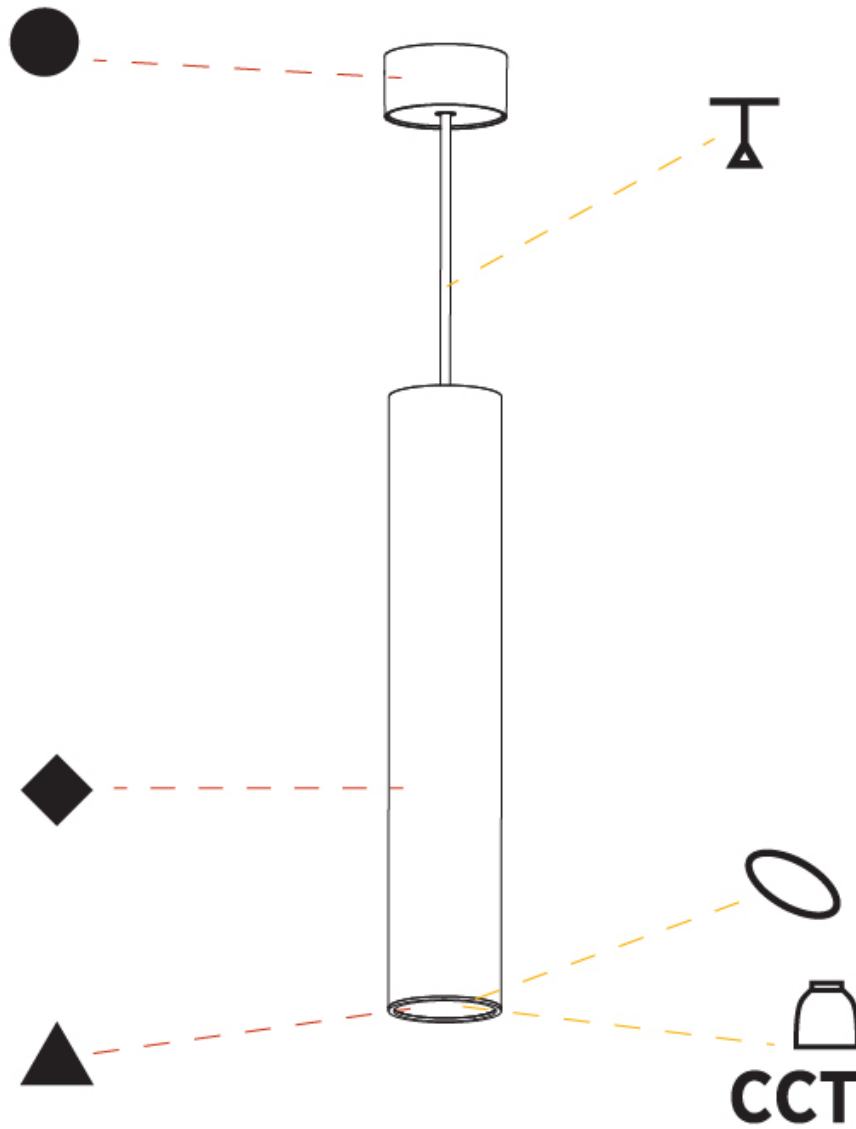

HANGOVER MONOPOINT SURFACE CANOPY SUSPENSION

A300169-

PROJECT
TYPE
SPECIFIER
QUANTITY
DATE