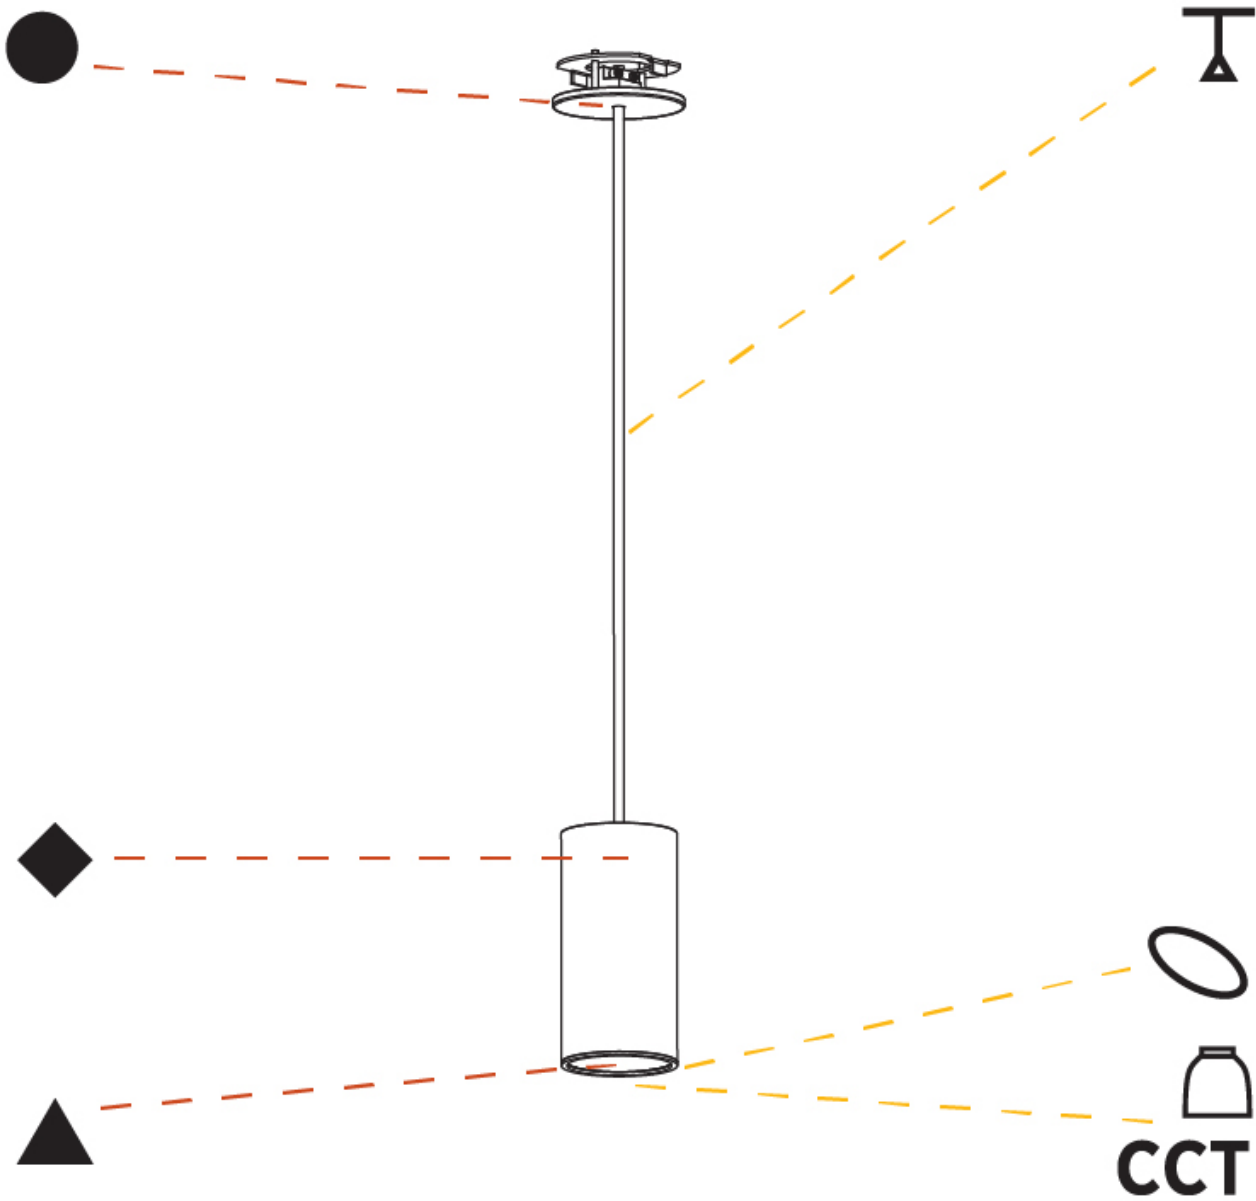

GENERAL

Series: Hangover
Subseries: Hangover Monopoint Recessed Canopy
Brand: Prolicht
Division: Architectural
Mounting Type: Suspension
Mounting Location: Ceiling
Subcategory: Pendant

PHYSICAL

Shape: Cylinder
Diameter (mm): 40
Diameter (in): 1 9/16
Height (mm): 150
Height (in): 5 7/8
Max. Overall Height (mm): 2150
Max. Overall Height (in): 84 5/8
Min. Recessing Depth (mm): 75
Min. Recessing Depth (in): 2 15/16
Light Distribution: Downlight
Weight (kg): 0.389
Weight (lbs): 0.856
Diffuser: Shine Ring 0-6
Fixture Finish: SSR / BKV / CWI / CRY / HAB / UFT / ITA / RUA / FTG / MYG / LOD / PUS / FRO / FUP / KIA / POP / BLS / SPG / MEY / GOH / GUM / CHC / COM / ABZ / JAG / OBR / MOS / ROR
Fixture Material: Aluminum
Cable Details: 2000mm / 6000mm Cable in White / Black / Orange / Red
Cut-out Measurements: 68mm / 2 11/16"

HANGOVER MONOPOINT RECESSED CANOPY SUSPENSION

A300150-

PROJECT
TYPE
SPECIFIER
QUANTITY
DATE

A

HANGOVER PLUG MONOPOINT RECESSED CANOPY SUSPENSION

A30840-

base number Color Finishes Finishes Finishes Lens Cable
 Temperature (Diamond) (Triangle) (Circle) Options Options

Shape: Cylinder
 Diameter (mm): 28
 Diameter (in): 1 1/8
 Height (mm): 300
 Height (in): 11 13/16
 Max. Overall Height (mm): 2300
 Max. Overall Height (in): 90 3/16
 Min. Recessing Depth (mm): 75
 Min. Recessing Depth (in): 2 15/16
 Light Distribution: Downlight
 Weight (kg): 0.389
 Weight (lbs): 0.856
 Fixture Finish: SSR / BKV / CWI / CRY / HAB / UFT / ITA / RUA / FTG / MYG / LOD / PUS / FRO / FUP / KIA / POP / BLS / SPG / MEY / GOH / GUM / CHC / COM / ABZ / JAG / OBR / MOS / ROR
 Fixture Material: Aluminum
 Cable Details: 2000mm or 4000mm Black Cable
 Cut-out Measurements: 68mm / 2 11/16"