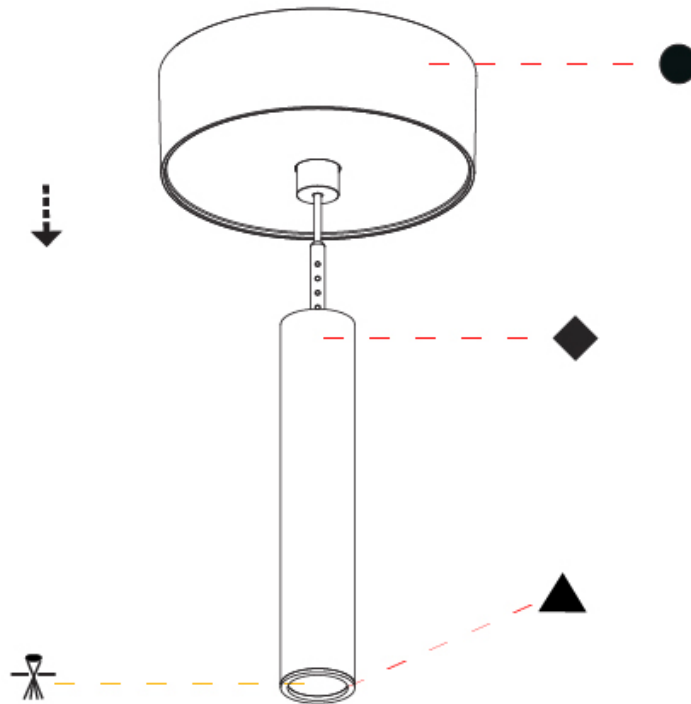

A

PROJECT
TYPE
SPECIFIER
QUANTITY
DATE

HANGOVER PLUG SHINE MONOPOINT SURFACE CANOPY SUSPENSION

A30848-

base number	Color Temperature	Finishes (Diamond)	Finishes (Triangle)	Finishes (Circle)	Lens Options	Shine Ring	Cable Options
-------------	-------------------	--------------------	---------------------	-------------------	--------------	------------	---------------