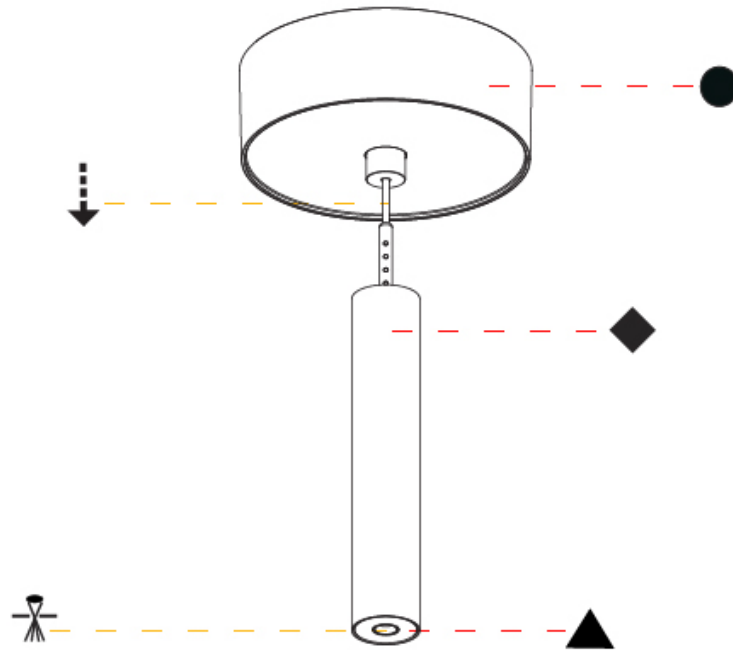

OPTICAL

Optic°: 24 / 32 / 34 / 55 / 58

RATINGS AND CERTIFICATIONS

Certified By: Certified for North American Standards
 IP rating: IP20

HANGOVER PLUG MONOPOINT SURFACE CANOPY SUSPENSION

A30824-

PROJECT
TYPE
SPECIFIER
QUANTITY
DATE