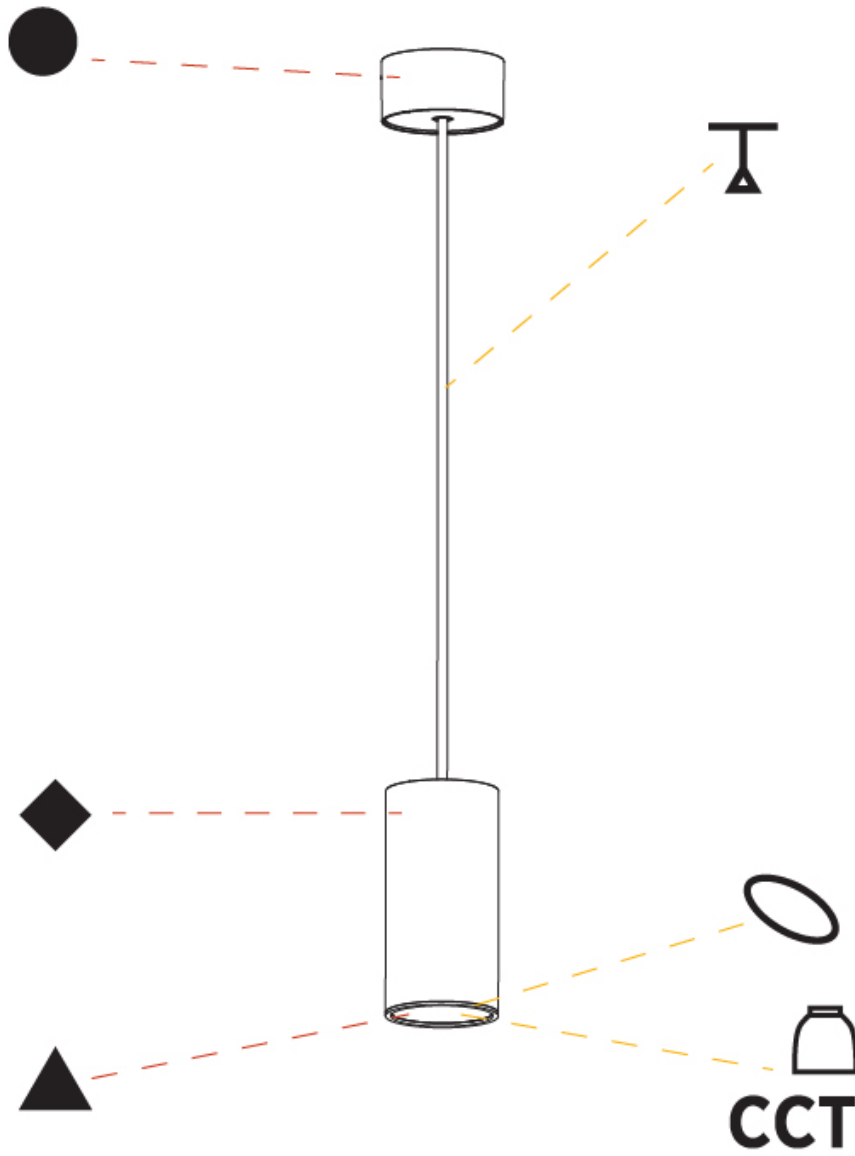

HANGOVER MONOPOINT SURFACE CANOPY SUSPENSION

A300164-

PROJECT
TYPE
SPECIFIER
QUANTITY
DATE