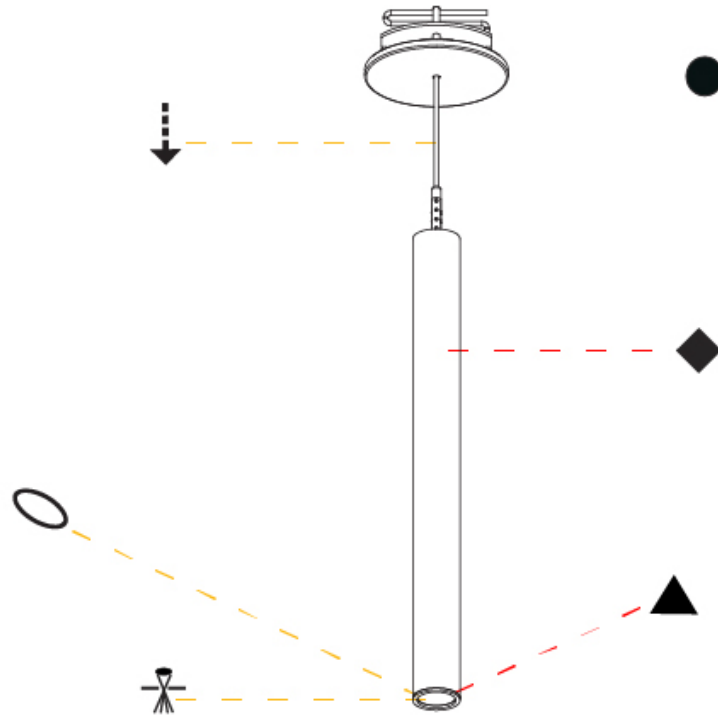

HANGOVER PLUG SHINE MONOPOINT RECESSED CANOPY SUSPENSION

A30843-

PROJECT
TYPE
SPECIFIER
QUANTITY
DATE

A

HANGOVER PLUG SHINE MONOPOINT RECESSED CANOPY SUSPENSION

PROJECT
TYPE
SPECIFIER
QUANTITY
DATE

A30844-

base number	Color Temperature	Finishes (Diamond)	Finishes (Triangle)	Finishes (Circle)	Lens Options	Shine Ring	Cable Options
-------------	-------------------	--------------------	---------------------	-------------------	--------------	------------	---------------