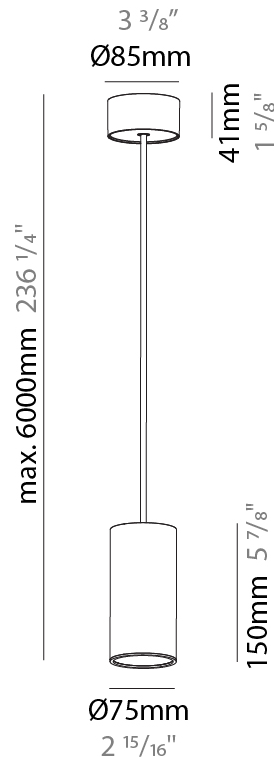

GENERAL

Series: Hangover
Subseries: Hangover Monopoint Surface Canopy
Partner: Prolicht
Division: Architectural
Installation: Suspension
Product Type: Pendant
Mounting Location: Ceiling
Light Distribution: Direct

PHYSICAL

Shape: Cylinder
Diameter (mm): 75
Diameter (in): 2 15/16
Height (mm): 150
Height (in): 5 7/8
Max. Overall Height (mm): 2150
Max. Overall Height (in): 84 5/8
Diffuser: Shine Ring 0-6
Fixture Finish: SSR / BKV / CWI / CRY / HAB / UFT / ITA / RUA / FTG / MYG / LOD / PUS / FRO / FUP / KIA / POP / BLS / SPG / MEY / GOH / CHC / COM / ABZ / JAG / OBR / MOS / ROR
Fixture Material: Aluminum
Cable Details: 2000mm / 6000mm Cable in White / Black / Orange / Red

ELECTRICAL

Lamp Type: LED (Zhaga Standard)
Input Wattage (W): 10.95
Total Output Wattage (W): 9.18
Dimming: Non-Dimmable
Driver Included: Yes
Driver Location: Integrated
Driver Type: Constant Current
Driver Class: Class 2
Input Voltage (V): 120
Constant Current (mA): 500
Upon Request: Remote: 0-10Vdc dimming / Phase dimming 120Vac / Non-dimming 120/277Vac

LED

Number of LEDs: 1
Color Temperature (°K): 2700 / 3000 / 4000
Max. Delivered Lumen (lm): 923
CRI: >90 CRI
Efficiency (%): 86
Lamp Life (hrs): 50000

OPTICAL

Reflector°: 18 / 36 / 52

RATINGS AND CERTIFICATIONS

Certified By: Certified for North American Standards
IP rating: IP20