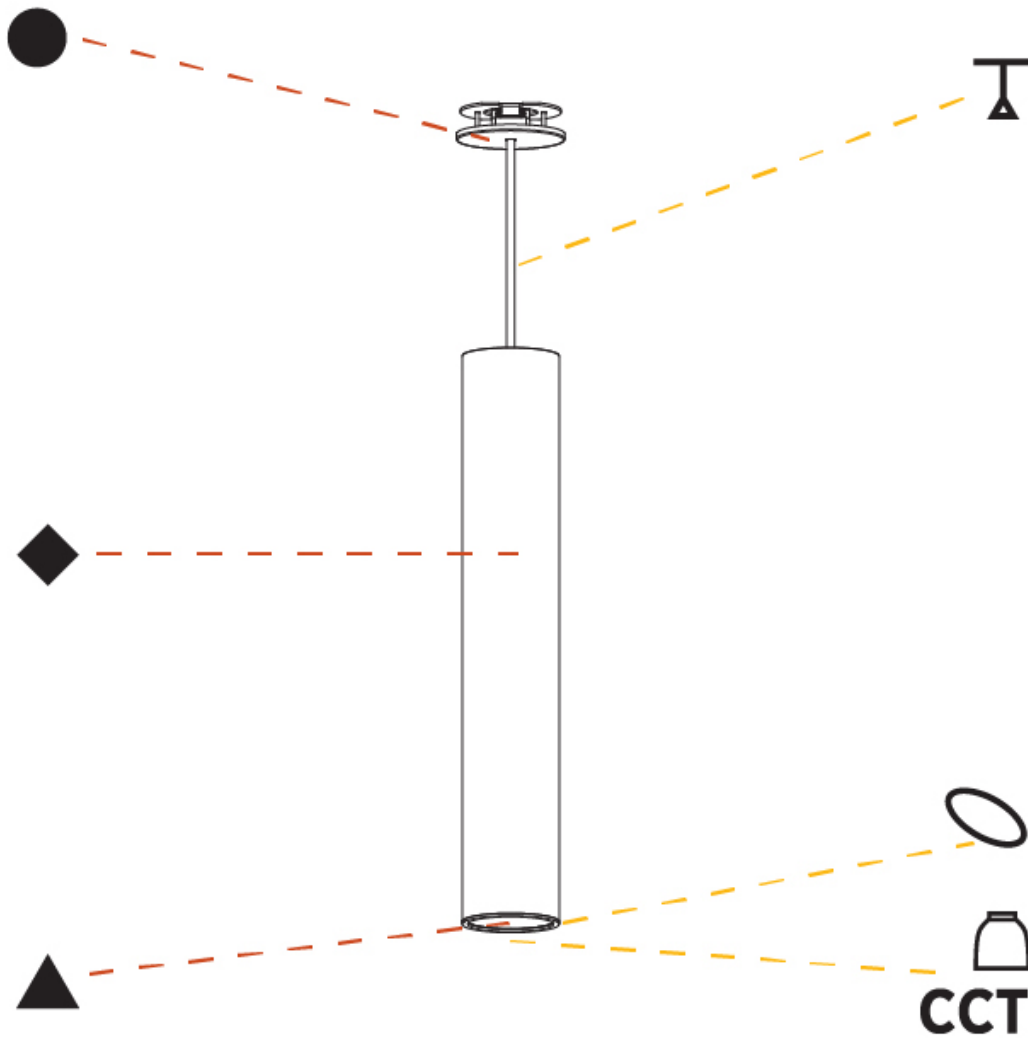

HANGOVER MONOPOINT RECESSED CANOPY SUSPENSION

A300162-

PROJECT _____

TYPE _____

SPECIFIER _____

QUANTITY _____

DATE _____