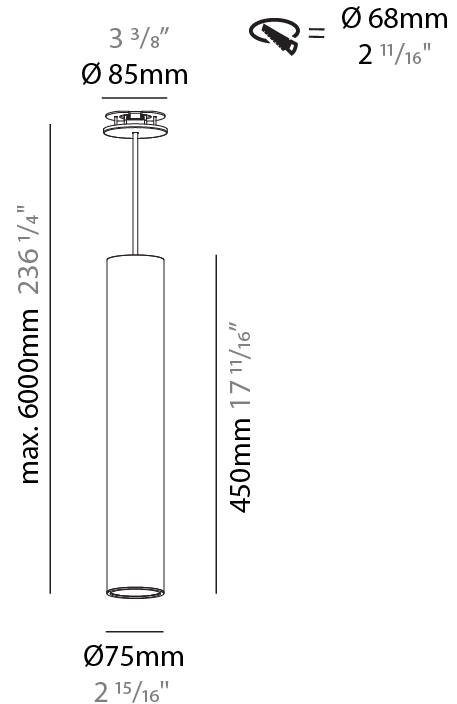

PHYSICAL

Shape: Cylinder
Diameter (mm): 75
Diameter (in): 2 15/16
Height (mm): 450
Height (in): 17 11/16
Max. Overall Height (mm): 2450
Max. Overall Height (in): 96 7/16
Diffuser: Shine Ring 0-6
Fixture Finish: SSR / BKV / CWI / CRY / HAB / UFT / ITA / RUA / FTG / MYG / LOD / PUS / FRO / FUP / KIA / POP / BLS / SPG / MEY / GOH / CHC / COM / ABZ / JAG / OBR / MOS / ROR
Fixture Material: Aluminum
Cable Details: 2000mm / 6000mm Cable in White / Black / Orange / Red
Cut-out Measurements: 68mm / 2 11/16"

ELECTRICAL

Lamp Type: LED (Zhaga Standard)
Input Wattage (W): 19
Total Output Wattage (W): 17.2
Dimming: Non-Dimming / Phase Dimming (120vac Only)
Driver Included: Yes
Driver Location: Integrated
Driver Type: Constant Current - Universal
Driver Class: Class 2
Input Voltage (V): 120 - 277
Constant Current (MA): 500
Upon Request: (Not included - see components) Remote: 0-10Vdc dimming

LED

Number of LEDs: 1
Color Temperature (°K): 2700 / 3000 / 4000
Max. Delivered Lumen (lm): 923
CRI: >90 CRI
Lamp Life (hrs): 50000
Upon Request: ***3500K available in minimum quantities (larger quantities upon request)

OPTICAL

Reflector: 18 / 36 / 52

RATINGS AND CERTIFICATIONS

Certified By: Certified for North American Standards
IP rating: IP20