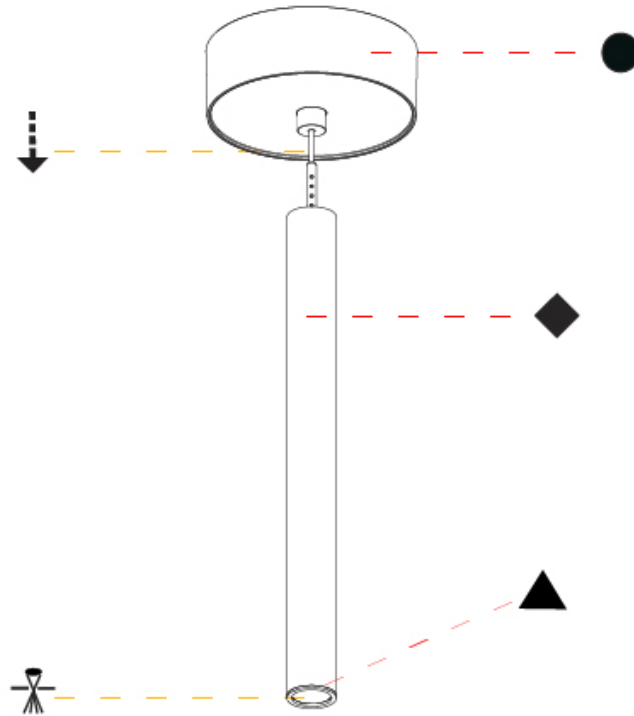

HANGOVER PLUG SHINE MONOPOINT SURFACE CANOPY SUSPENSION

A30848-

PROJECT

TYPE

SPECIFIER

QUANTITY

DATE

A