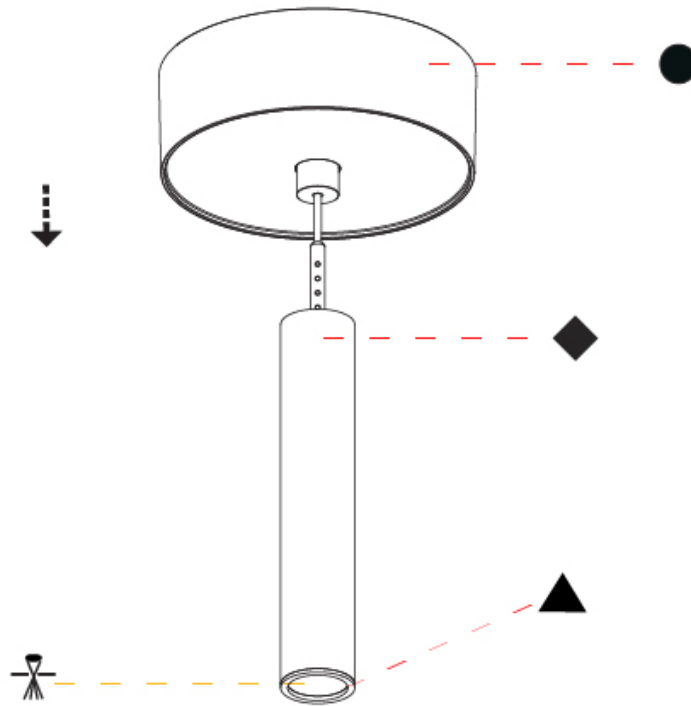

Shape: Cylinder
 Diameter (mm): 28
 Diameter (in): 1 1/8
 Height (mm): 450
 Height (in): 17 11/16
 Max. Overall Height (mm): 2450
 Max. Overall Height (in): 96 7/16
 Light Distribution: Downlight
 Weight (kg): 0.504
 Weight (lbs): 1.11
 Fixture Finish: [SSR / BKV / CWI / CRY / HAB / UFT / ITA / RUA / FTG / MYG / LOD / PUS / FRO / FUP / KIA / POP / BLS / SPG / MEY / GOH / GUM / CHC / COM / ABZ / JAG / OBR / MOS / ROR](#)
 Fixture Material: Aluminum
 Cable Details: [2000mm or 4000mm Black Cable](#)

Shape: Cylinder
 Diameter (mm): 28
 Diameter (in): 1 1/8
 Height (mm): 150
 Height (in): 11 13/16
 Max. Overall Height (mm): 2150
 Max. Overall Height (in): 84 5/8
 Light Distribution: Downlight
 Weight (kg): 0.422
 Weight (lbs): 0.93
 Diffuser: Shine Ring - Opal / Yellow / Orange / Red / Blue / Green
 Fixture Finish: SSR / BKV / CWI / CRY / HAB / UFT / ITA / RUA / FTG / MYG / LOD / PUS / FRO / FUP / KIA / POP / BLS / SPG / MEY / GOH / GUM / CHC / COM / ABZ / JAG / OBR / MOS / ROR
 Fixture Material: Aluminum
 Cable Details: 2000mm or 4000mm Cable - Color 01 to 10

OPTICAL

Optic°: 24 / 32 / 58

RATINGS AND CERTIFICATIONS

Certified By: Certified for North American Standards
 IP rating: IP20

HANGOVER PLUG SHINE MONOPOINT SURFACE CANOPY SUSPENSION

A30847-

PROJECT
TYPE
SPECIFIER
QUANTITY
DATE

Shape: Cylinder
 Diameter (mm): 28
 Diameter (in): 1 1/8
 Height (mm): 300
 Height (in): 11 13/16
 Max. Overall Height (mm): 2300
 Max. Overall Height (in): 90 7/16
 Light Distribution: Downlight
 Weight (kg): 0.63
 Weight (lbs): 1.39
 Diffuser: Shine Ring - Opal / Yellow / Orange / Red / Blue / Green
 Fixture Finish: SSR / BKV / CWI / CRY / HAB / UFT / ITA / RUA / FTG / MYG / LOD / PUS / FRO / FUP / KIA / POP / BLS / SPG / MEY / GOH / GUM / CHC / COM / ABZ / JAG / OBR / MOS / ROR
 Fixture Material: Aluminum
 Cable Details: 2000mm or 4000mm Black Cable