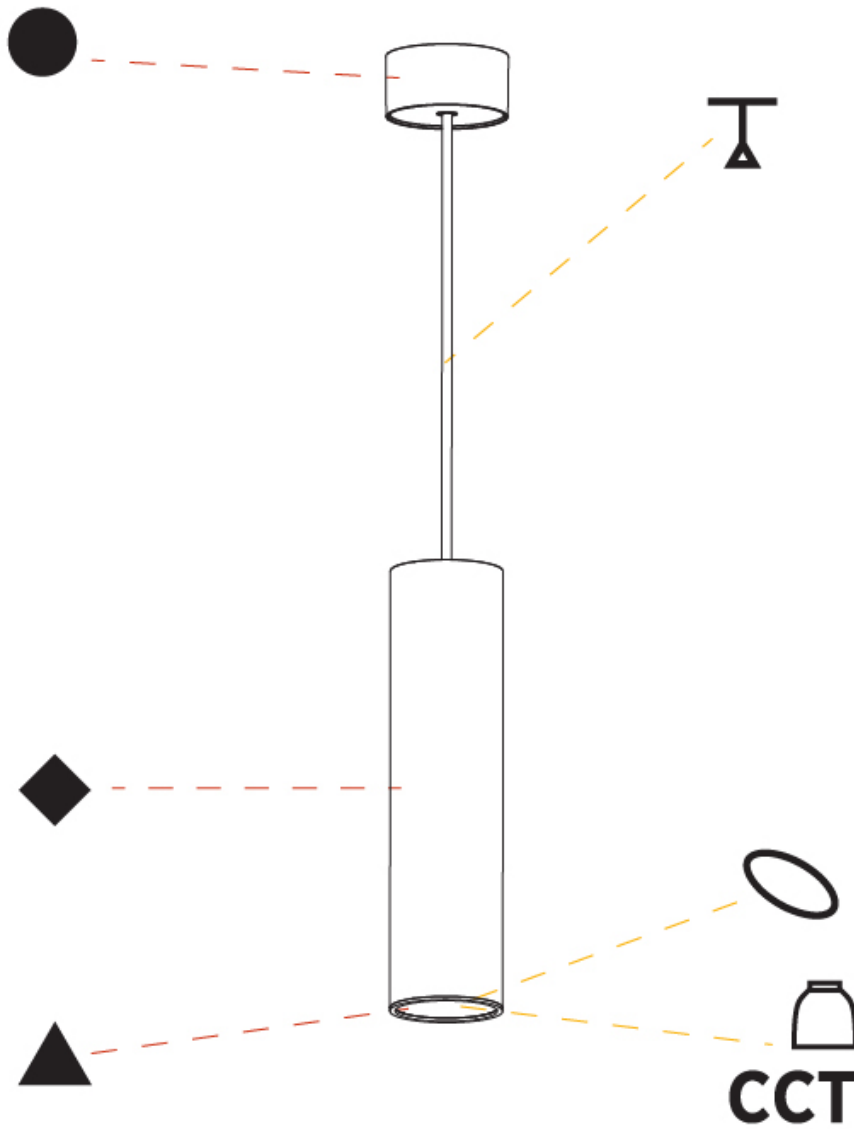

HANGOVER MONOPOINT SURFACE CANOPY SUSPENSION

A300166-

PROJECT
TYPE
SPECIFIER
QUANTITY
DATE