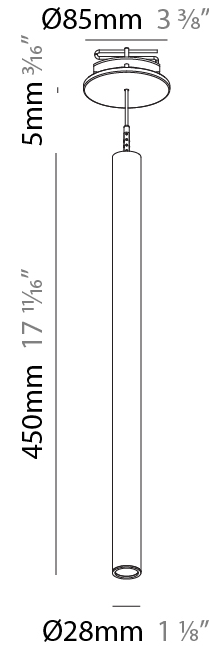

ELECTRICAL

Lamp Type: LED (Zhaga Standard)
Input Wattage (W): 6.6
Total Output Wattage (W): 6
Dimming: Tri-Mode (Non-Dimming and Phase Dimming (120Vac only) and 0-10V Dimming)
Driver Included: Yes
Driver Location: External
Driver Type: Constant Current - Universal
Driver Class: Class 2
Housing: ENCP3 w/Quick Connect
Input Voltage (V): 120 - 277
Constant Current (MA): 500

LED

Number of LEDs: 1
Color Temperature (°K): 2700 / 3000 / 4000
Max. Delivered Lumen (lm): 330 / 360 / 380
CRI: >90 CRI
Efficiency (%): 86
Lamp Life (hrs): 50000
Upon Request: ***3500K available in minimum quantities (larger quantities upon request)

OPTICAL

Optic°: 24 / 32 / 58

RATINGS AND CERTIFICATIONS

Certified By: Certified for North American Standards www.zaneen.com

Apply the IP rating to international specifications by adding 'INT' at the end of the existing Model #. For assistance on 'custom' specifications, contact zteam@zaneen.com. In a constant effort to supply the best product, we reserve the right to change specifications or materials without notice. The most recent specification sheets are found at zaneen.com