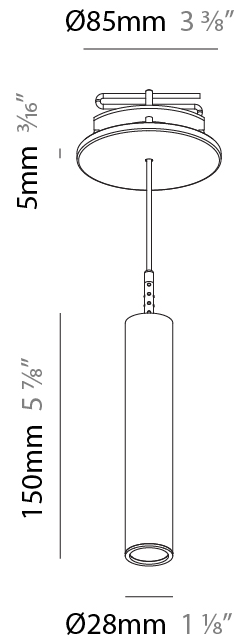

ELECTRICAL

Lamp Type: LED (Zhaga Standard)
Input Wattage (W): 6.6
Total Output Wattage (W): 6
Dimming: Tri-Mode (Non-Dimming and Phase Dimming (120Vac only) and 0-10V Dimming)
Driver Included: Yes
Driver Location: External
Driver Type: Constant Current - Universal
Driver Class: Class 2
Housing: ENCP3 w/Quick Connect
Input Voltage (V): 120 - 277
Constant Current (MA): 500

LED

Number of LEDs: 1
Color Temperature (°K): 2700 / 3000 / 4000
Max. Delivered Lumen (lm): 330 / 360 / 380
CRI: >90 CRI
Lamp Life (hrs): 50000
Upon Request: ***3500K available in minimum quantities (larger quantities upon request)

OPTICAL

Optic°: 24 / 32 / 58

RATINGS AND CERTIFICATIONS

Certified By: Certified for North American Standards
IP20

© 2024, T 1800-388-3382, F 416-247-9319, www.zaneen.com

Available for International specifications by adding 'INT' at the end of the existing Model #. For assistance on 'custom' specifications, contact zteam@zaneen.com. In a constant effort to supply the best product, we reserve the right to change specifications or materials without notice. The most recent specification sheets are found at zaneen.com