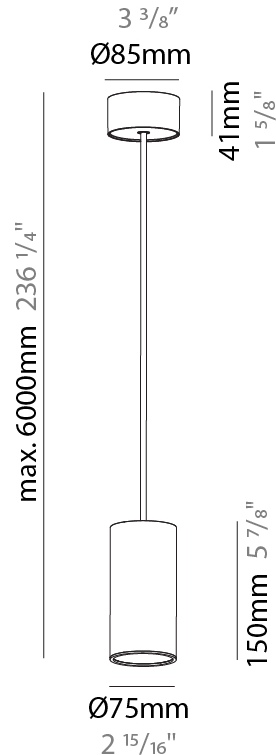

GENERAL

Series: Hangover
Subseries: Hangover Monopoint Surface Canopy
Brand: Prolicht
Division: Architectural
Mounting Type: Suspension
Mounting Location: Ceiling
Subcategory: Pendant

PHYSICAL

Shape: Cylinder
Diameter (mm): 75
Diameter (in): 2 ¹⁵/₁₆
Height (mm): 150
Height (in): 5 ⁷/₈
Max. Overall Height (mm): 2150
Max. Overall Height (in): 84 ⁵/₈
Light Distribution: Direct
Diffuser: Shine Ring 0-6
Fixture Finish: SSR / BKV / CWI / CRY / HAB / UFT / ITA / RUA / FTG / MYG / LOD / PUS / FRO / FUP / KIA / POP / BLS / SPG / MEY / GOH / GUM / CHC / COM / ABZ / JAG / OBR / MOS / ROR
Fixture Material: Aluminum
Cable Details: 2000mm / 6000mm Cable in White / Black / Orange / Red

ELECTRICAL

Lamp Type: LED (Zhaga Standard)
Input Wattage (W): 10.95
Total Output Wattage (W): 9.18
Dimming: Non-Dimmable
Driver Included: Yes
Driver Location: Integrated
Driver Type: Constant Current
Driver Class: Class 2
Input Voltage (V): 120
Constant Current (mA): 500
Upon Request: Remote: 0-10Vdc dimming / Phase dimming 120Vac / Non-dimming 120/277Vac

LED

Number of LEDs: 1
Color Temperature (°K): 2700 / 3000 / 4000
Max. Delivered Lumen (lm): 923
CRI: >90 CRI
Efficiency (%): 86
Lamp Life (hrs): 50000

OPTICAL

Reflector°: 18 / 36 / 52

RATINGS AND CERTIFICATIONS

Certified By: Certified for North American Standards
IP rating: IP20