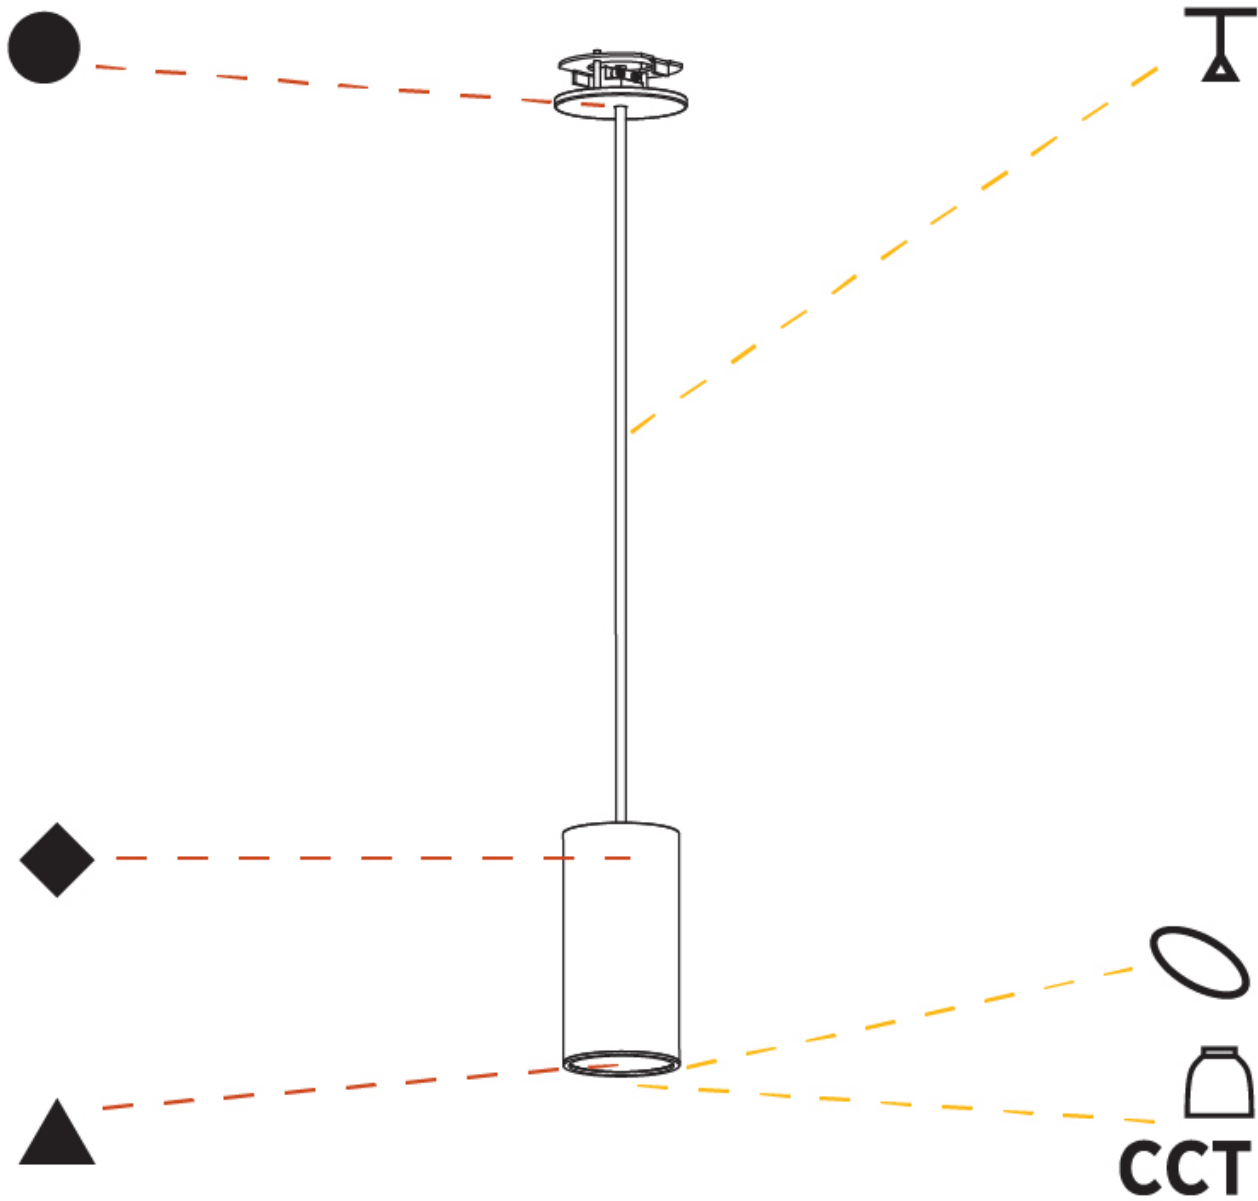

PROJECT
TYPE
SPECIFIER
QUANTITY
DATE

HANGOVER MONOPOINT RECESSED CANOPY SUSPENSION

A300150-

A