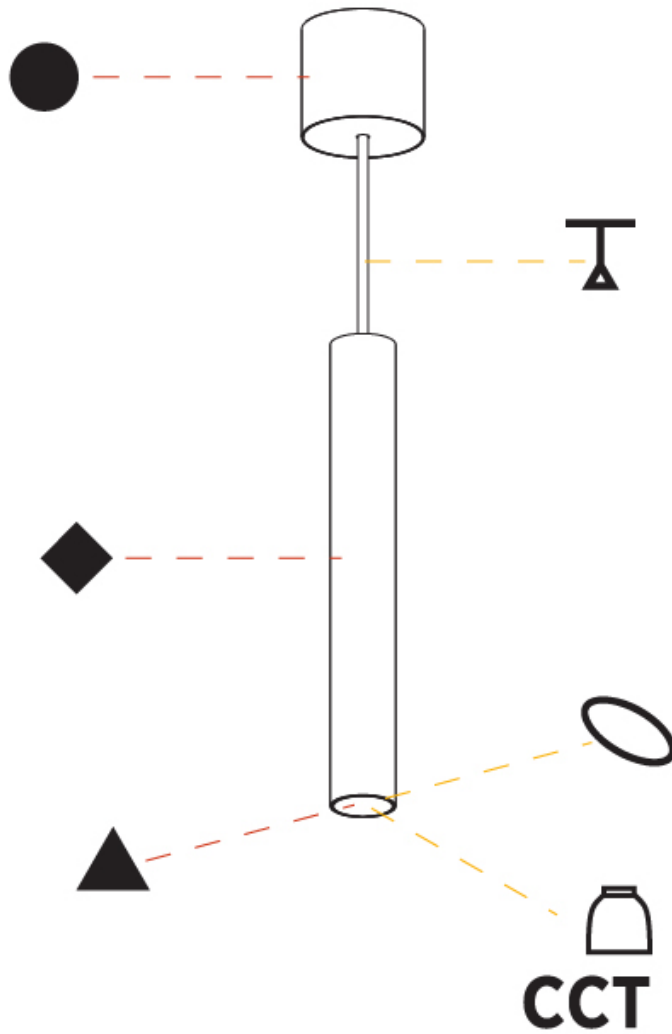

HANGOVER MONOPOINT SURFACE CANOPY SUSPENSION

A300154-

PROJECT	_____
TYPE	_____
SPECIFIER	_____
QUANTITY	_____
DATE	_____

A