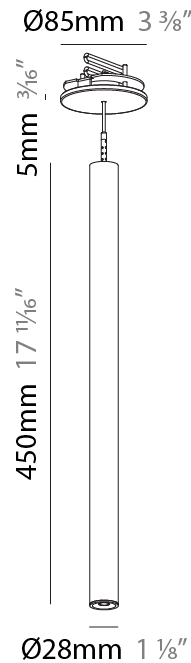

ELECTRICAL

Lamp Type: LED (Zhaga Standard)
Input Wattage (W): 6.4
Total Output Wattage (W): 6
Dimming: Tri-Mode (Non-Dimming and Phase Dimming (120Vac only) and 0-10V Dimming)
Driver Included: Yes
Driver Location: External
Driver Type: Constant Current - Universal
Driver Class: Class 2
Housing: ENCP3 w/Quick Connect
Input Voltage (V): 120 - 277
Constant Current (MA): 500

LED

Number of LEDs: 1
Color Temperature (°K): 2700 / 3000 / 3500 / 4000
Max. Delivered Lumen (lm): Max 381 / 404 / 426 / 438
Nominal Lumen (lm): 460 / 487 / 514 / 528
CRI: >90 CRI
Lamp Life (hrs): 50000

OPTICAL

Reflector°: 20 / 26 / 56

RATINGS AND CERTIFICATIONS

Certified By: CSA Certified to UL and CSA Standards

© 2024, T 1800-388-3382, F 416-247-9319, www.zaneen.com

Available for International specifications by adding 'INT' at the end of the existing Model #. For assistance on 'custom' specifications, contact zteam@zaneen.com. In a constant effort to supply the best product, we reserve the right to change specifications or materials without notice. The most recent specification sheets are found at zaneen.com