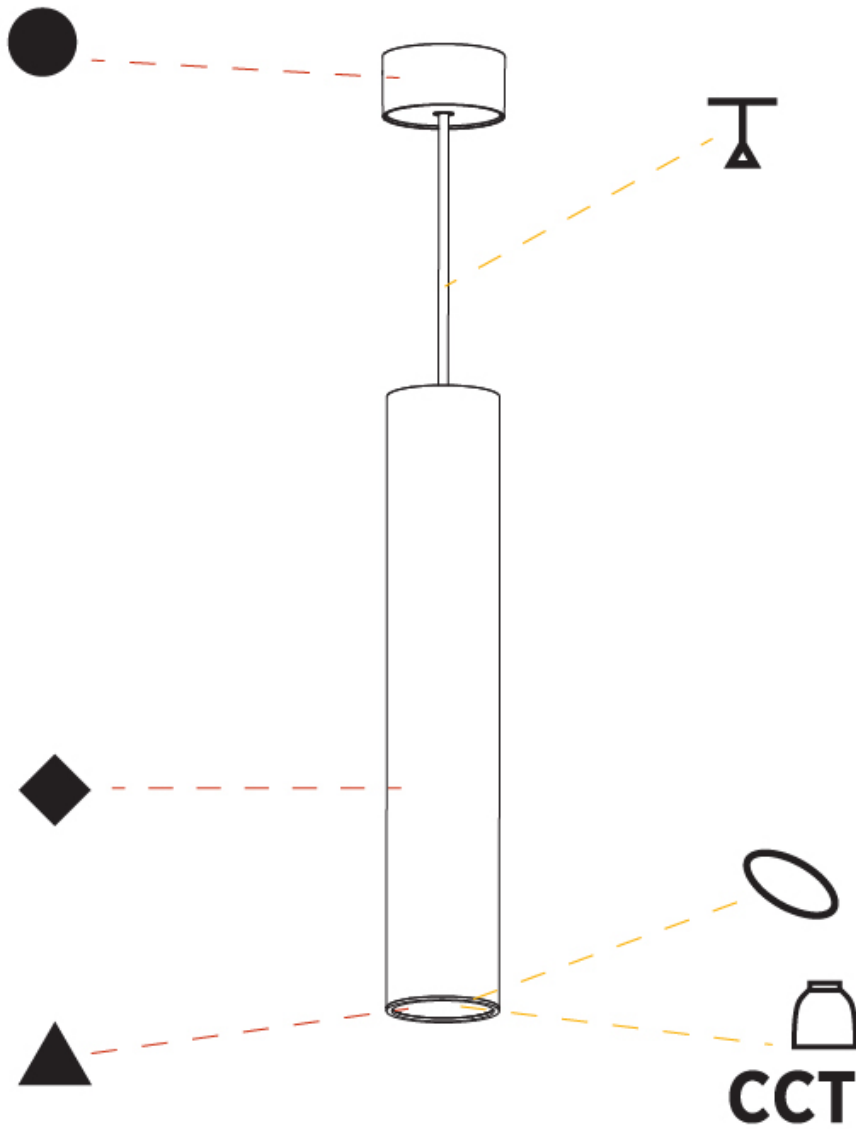

HANGOVER MONOPOINT SURFACE CANOPY SUSPENSION

A300169-

PROJECT
TYPE
SPECIFIER
QUANTITY
DATE