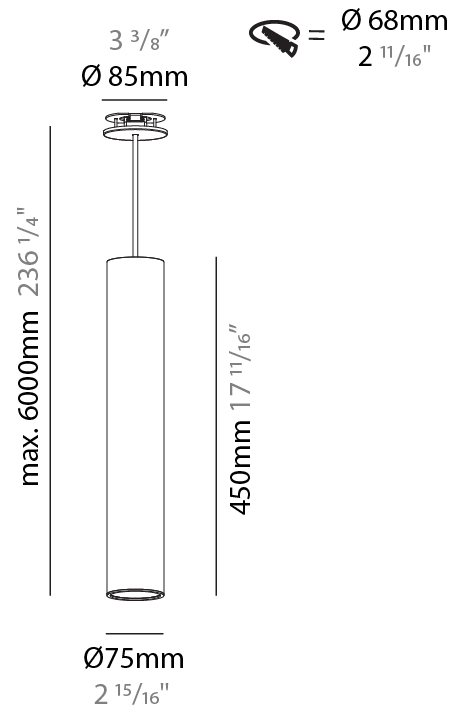

PHYSICAL

Shape: Cylinder
Diameter (mm): 75
Diameter (in): 2 15/16
Height (mm): 450
Height (in): 17 11/16
Max. Overall Height (mm): 2450
Max. Overall Height (in): 96 7/16
Light Distribution: Direct / Indirect
Diffuser: Shine Ring 0-6
Fixture Finish: SSR / BKV / CWI / CRY / HAB / UFT / ITA / RUA / FTG / MYG / LOD / PUS / FRO / FUP / KIA / POP / BLS / SPG / MEY / GOH / GUM / CHC / COM / ABZ / JAG / OBR / MOS / ROR
Fixture Material: Aluminum
Cable Details: 2000mm / 6000mmm Cable in White / Black / Orange / Red
Cut-out Measurements: 68mm / 2 11/16"

ELECTRICAL

Lamp Type: LED (Zhaga Standard)
Input Wattage (W): 19
Total Output Wattage (W): 17.2
Dimming: Non-Dimming / Phase Dimming (120vac Only)
Driver Included: Yes
Driver Location: Integrated
Driver Type: Constant Current - Universal
Driver Class: Class 2
Input Voltage (V): 120 - 277
Constant Current (MA): 500
Upon Request: (Not included - see components) Remote: 0-10Vdc dimming

LED

Number of LEDs: 1
Color Temperature (°K): 2700 / 3000 / 4000
Max. Delivered Lumen (lm): 923
CRI: >90 CRI
Lamp Life (hrs): 50000
Upon Request: ***3500K available in minimum quantities (larger quantities upon request)

OPTICAL

Reflector: 18 / 36 / 52

RATINGS AND CERTIFICATIONS

Certified By: Certified for North American Standards
IP rating: IP20