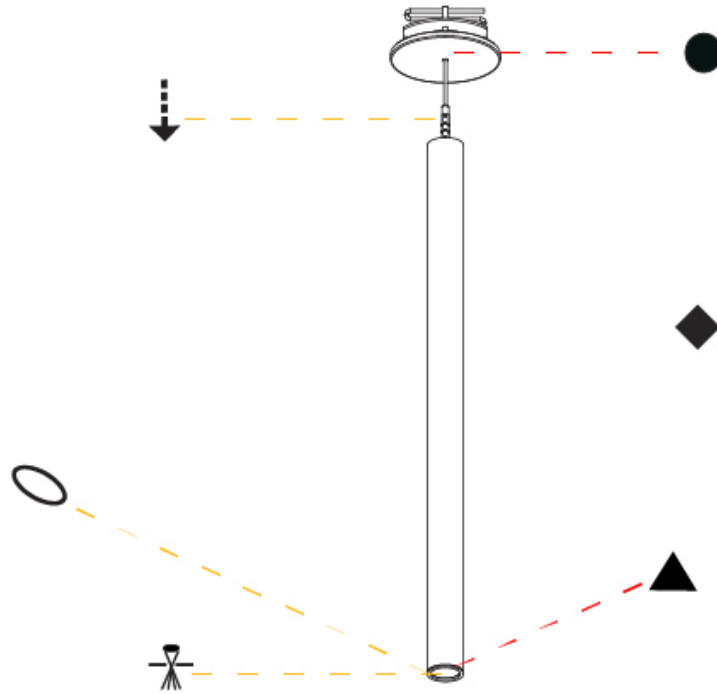

## HANGOVER PLUG SHINE MONOPOINT RECESSED CANOPY SUSPENSION

A30844-

PROJECT

TYPE

SPECIFIER

QUANTITY

DATE

A