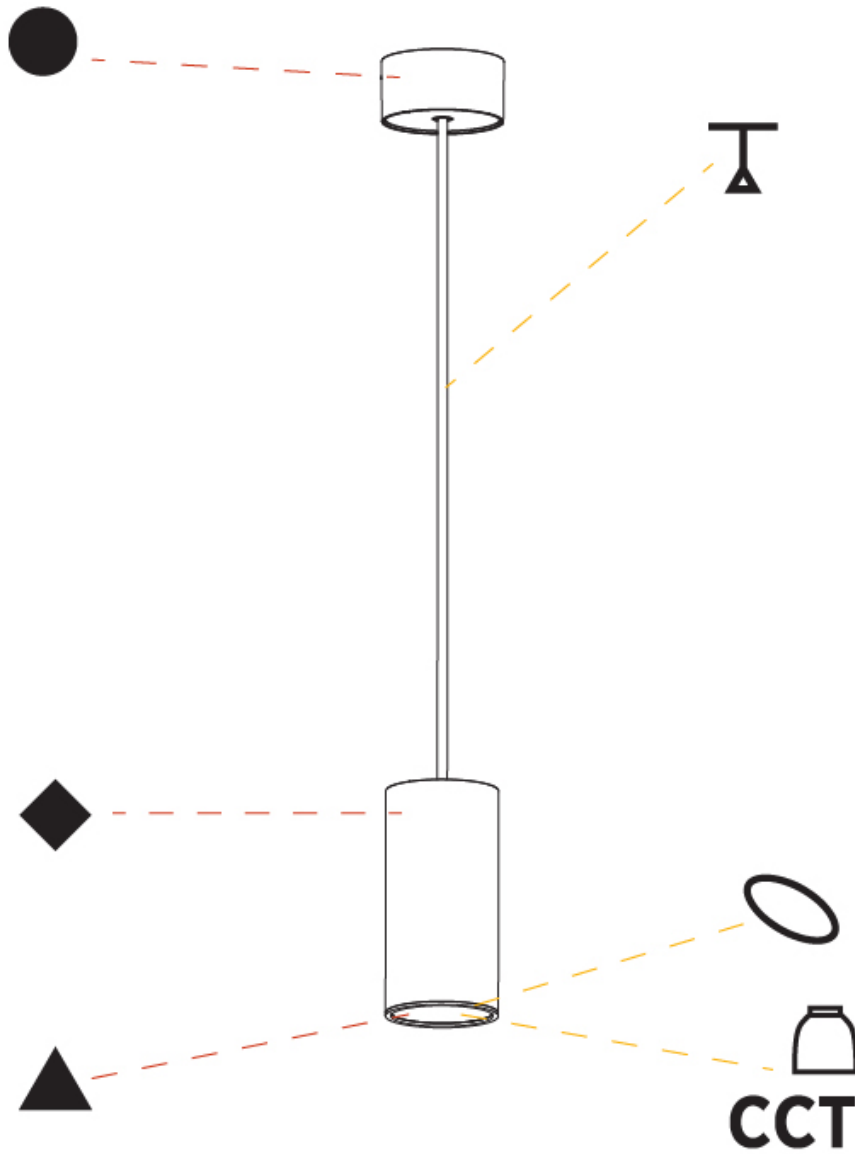

HANGOVER MONOPOINT SURFACE CANOPY SUSPENSION

A300165-

PROJECT
TYPE
SPECIFIER
QUANTITY
DATE

A