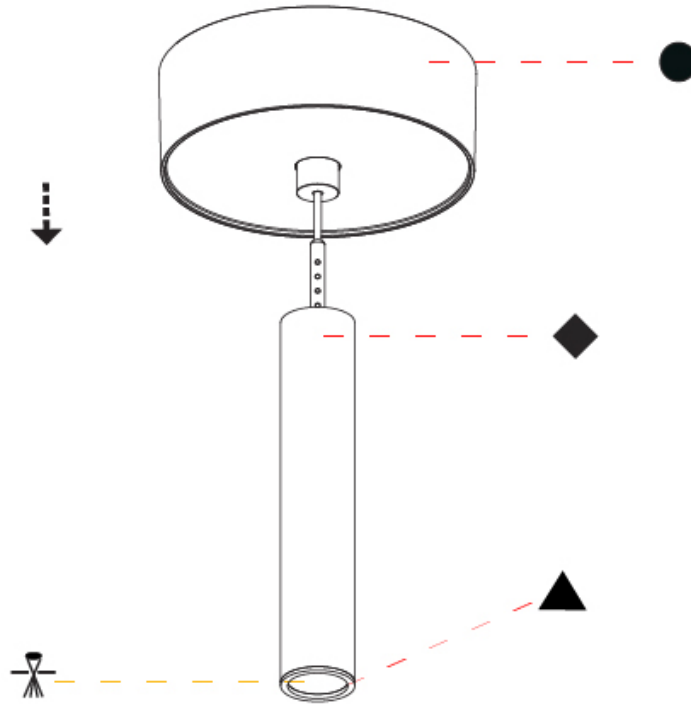

Shape: Cylinder
 Diameter (mm): 28
 Diameter (in): 1 1/8
 Height (mm): 150
 Height (in): 11 13/16
 Max. Overall Height (mm): 2150
 Max. Overall Height (in): 84 5/8
 Light Distribution: Downlight
 Weight (kg): 0.422
 Weight (lbs): 0.93
 Diffuser: Shine Ring - Opal / Yellow / Orange / Red / Blue / Green
 Fixture Finish: SSR / BKV / CWI / CRY / HAB / LAG / UFT / ITA / RUA / RUR / MIC / FTG / MYG / TWT / LOD / PUS / FRO / FUP / KIA / POP / BLS / SPG / MEY / GOH / GUM / CHC / COM / ABZ / JAG / OBR / MOS / ROR
 Fixture Material: Aluminum
 Cable Details: 2000mm or 4000mm Cable - Color 01 to 10

OPTICAL

Optic°: 24 / 32 / 58

RATINGS AND CERTIFICATIONS

Certified By: Certified for North American Standards
 IP rating: IP20

HANGOVER PLUG SHINE MONOPOINT SURFACE CANOPY SUSPENSION

A30847-

PROJECT
TYPE
SPECIFIER
QUANTITY
DATE

Shape: Cylinder
 Diameter (mm): 28
 Diameter (in): 1 1/8
 Height (mm): 300
 Height (in): 11 13/16
 Max. Overall Height (mm): 2300
 Max. Overall Height (in): 90 7/16
 Light Distribution: Downlight
 Weight (kg): 0.63
 Weight (lbs): 1.39
 Diffuser: Shine Ring - Opal / Yellow / Orange / Red / Blue / Green
 Fixture Finish: SSR / BKV / CWI / CRY / HAB / LAG / UFT / ITA / RUA / RUR / MIC / FTG / MYG / TWT / LOD / PUS / FRO / FUP / KIA / POP / BLS / SPG / MEY / GOH / GUM / CHC / COM / ABZ / JAG / OBR / MOS / ROR
 Fixture Material: Aluminum
 Cable Details: 2000mm or 4000mm Black Cable