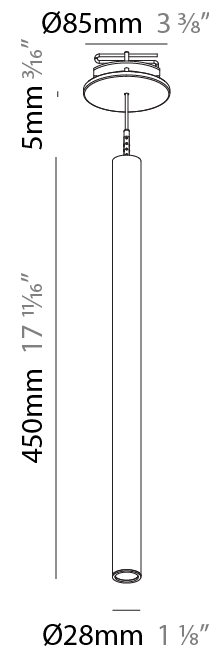

ELECTRICAL

Lamp Type: LED (Zhaga Standard)
Input Wattage (W): 6.6
Total Output Wattage (W): 6
Dimming: Tri-Mode (Non-Dimming and Phase Dimming (120Vac only) and 0-10V Dimming)
Driver Included: Yes
Driver Location: External
Driver Type: Constant Current - Universal
Driver Class: Class 2
Housing: ENCP3 w/Quick Connect
Input Voltage (V): 120 - 277
Constant Current (MA): 500

LED

Number of LEDs: 1
Color Temperature (°K): 2700 / 3000 / 4000
Max. Delivered Lumen (lm): 330 / 360 / 380
CRI: >90 CRI
Efficiency (%): 86
Lamp Life (hrs): 50000
Upon Request: ***3500K available in minimum quantities (larger quantities upon request)

OPTICAL

Optic°: 24 / 32 / 58

RATINGS AND CERTIFICATIONS

Certified By: Certified for North American Standards www.zaneen.com

Applying international specifications by adding 'INT' at the end of the existing Model #. For assistance on 'custom' specifications, contact zteam@zaneen.com. In a constant effort to supply the best product, we reserve the right to change specifications or materials without notice. The most recent specification sheets are found at zaneen.com