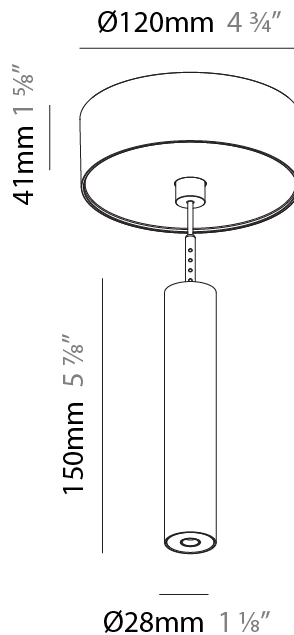

Series: Hangover
Subseries: Hangover Plug Monopoint Surface Canopy
Brand: Prolicht
Division: Architectural
Mounting Type: Suspension
Mounting Location: Ceiling
Subcategory: Pendant

PHYSICAL

Shape: Cylinder
Diameter (mm): 28
Diameter (in): 1 1/8
Height (mm): 150
Height (in): 5 7/8
Max. Overall Height (mm): 2150
Max. Overall Height (in): 84 3/8
Light Distribution: Downlight
Weight (kg): 0.422
Weight (lbs): 0.93
Fixture Finish: [SSR / BKV / CWI / CRY / HAB / LAG / UFT / ITA / RUA / RUR / MIC / FTG / MYG / TWT / LOD / PUS / FRO / FUP / KIA / POP / BLS / SPG / MEY / GOH / GUM / CHC / COM / ABZ / JAG / OBR / MOS / ROR](#)
Fixture Material: Aluminum
Cable Details: [2000mm or 4000mm Black Cable](#)

ELECTRICAL

Lamp Type: LED (Zhaga Standard)
Input Wattage (W): 6.6
Total Output Wattage (W): 6
Dimming: Tri-Mode (Non-Dimming and Phase Dimming (120Vac only) and 0-10V Dimming)
Driver Included: Yes
Driver Location: External
Driver Type: Constant Current - Universal
Driver Class: Class 2
Housing: ENCP3 w/Quick Connect
Input Voltage (V): 120 - 277
Constant Current (MA): 500

LED

Number of LEDs: 1
Color Temperature (°K): [2700 / 3000 / 4000](#)
Max. Delivered Lumen (lm): 330 / 360 / 380
CRI: >90 CRI
Efficiency (%): 86
Lamp Life (hrs): 50000
Upon Request: ***3500K available in minimum quantities (larger quantities upon request)

OPTICAL

Optic°: [24 / 32 / 34 / 55 / 58](#)

RATINGS AND CERTIFICATIONS

Certified By: Certified for North American Standards
IP rating: IP20