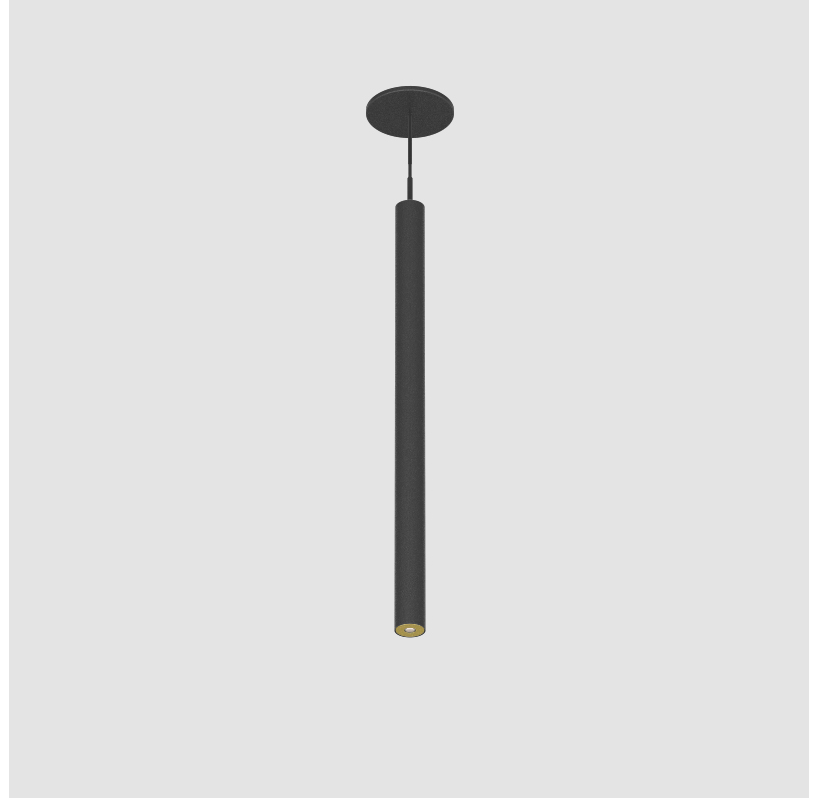

PROJECT
TYPE
SPECIFIER
QUANTITY
DATE

HANGOVER PLUG MONOPOINT RECESSED CANOPY SUSPENSION

A30841-

base number	Color Temperature	Finishes (Diamond)	Finishes (Triangle)	Finishes (Circle)	Lens Options	Cable Options	Lens Options
-------------	-------------------	--------------------	---------------------	-------------------	--------------	---------------	--------------

GENERAL

Series: Hangover
 Subseries: Hangover Plug Monopoint Recessed Canopy
 Brand: Prolicht
 Division: Architectural
 Mounting Type: Suspension
 Mounting Location: Ceiling
 Subcategory: Pendant

PHYSICAL

Shape: Cylinder
 Diameter (mm): 28
 Diameter (in): 1 1/8
 Height (mm): 450
 Height (in): 17 11/16
 Max. Overall Height (mm): 2450
 Max. Overall Height (in): 96 7/16
 Min. Recessing Depth (mm): 75
 Min. Recessing Depth (in): 2 15/16
 Light Distribution: Downlight
 Weight (kg): 0.389
 Weight (lbs): 0.856
 Fixture Finish: SSR / BKV / CWI / CRY / HAB / UFT / ITA / RUA / FTG / MYG / LOD / PUS / FRO / FUP / KIA / POP / BLS / SPG / MEY / GOH / GUM / CHC / COM / ABZ / JAG / OBR / MOS / ROR
 Accent Finish: NOR / OPL / YEL / ORA / RED / BLU / GRN
 Fixture Material: Aluminum
 Cable Details: 2000mm or 4000mm Cable - Black, Green, Orange, Red, White
 Cut-out Measurements: 68mm / 2 11/16"

HANGOVER PLUG MONOPOINT RECESSED CANOPY SUSPENSION

A30841-

PROJECT
TYPE
SPECIFIER
QUANTITY
DATE

A

PROJECT
TYPE
SPECIFIER
QUANTITY
DATE

HANGOVER PLUG SHINE MONOPOINT RECESSED CANOPY SUSPENSION

A30844-

base number	Color	Finishes	Finishes	Finishes	Lens	Shine Ring	Cable
	Temperature	(Diamond)	(Triangle)	(Circle)	Options		Options