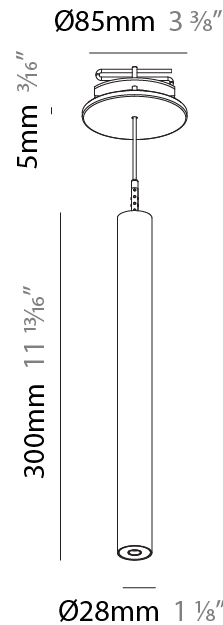

PHYSICAL

Shape: Cylinder
Diameter (mm): 28
Diameter (in): 1 1/8
Height (mm): 300
Height (in): 11 13/16
Max. Overall Height (mm): 2300
Max. Overall Height (in): 90 3/16
Min. Recessing Depth (mm): 75
Min. Recessing Depth (in): 2 15/16
Light Distribution: Downlight
Weight (kg): 0.389
Weight (lbs): 0.856
Fixture Finish: SSR / BKV / CWI / CRY / HAB / UFT / ITA / RUA / FTG / MYG / LOD / PUS / FRO / FUP / KIA / POP / BLS / SPG / MEY / GOH / GUM / CHC / COM / ABZ / JAG / OBR / MOS / ROR
Fixture Material: Aluminum
Cable Details: 2000mm or 4000mm Black Cable
Cut-out Measurements: 68mm / 2 11/16"

ELECTRICAL

Lamp Type: LED (Zhaga Standard)
Input Wattage (W): 6.6
Total Output Wattage (W): 6
Dimming: Tri-Mode (Non-Dimming and Phase Dimming (120Vac only) and 0-10V Dimming)
Driver Included: Yes
Driver Location: External
Driver Type: Constant Current - Universal
Driver Class: Class 2
Housing: ENCP3 w/Quick Connect
Input Voltage (V): 120 - 277
Constant Current (MA): 500

LED

Number of LEDs: 1
Color Temperature (°K): 2700 / 3000 / 4000
Max. Delivered Lumen (lm): 330 / 360 / 380
CRI: >90 CRI
Lamp Life (hrs): 50000
Upon Request: ***3500K available in minimum quantities (larger quantities upon request)

OPTICAL

Optic°: 24 / 32 / 34 / 55 / 58

RATINGS AND CERTIFICATIONS

Certified By: Certified for North American Standards
IP rating: IP20