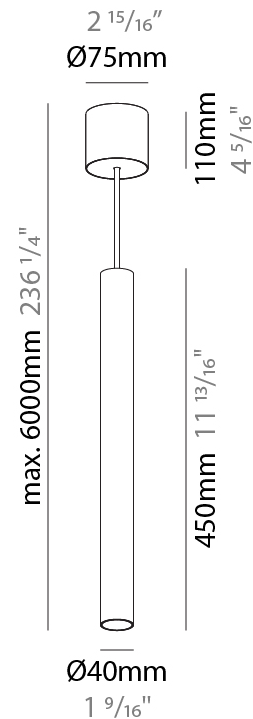

GENERAL

Series: Hangover
Subseries: Hangover Monopoint Surface Canopy
Brand: Prolicht
Division: Architectural
Mounting Type: Suspension
Mounting Location: Ceiling
Subcategory: Pendant

PHYSICAL

Shape: Cylinder
Diameter (mm): 40
Diameter (in): 1 9/16
Height (mm): 450
Height (in): 17 13/16
Max. Overall Height (mm): 2450
Max. Overall Height (in): 96 7/16
Light Distribution: Downlight
Diffuser: Shine Ring 0-6
Fixture Finish: SSR / BKV / CWI / CRY / HAB / UFT / ITA / RUA / FTG / MYG / LOD / PUS / FRO / FUP / KIA / POP / BLS / SPG / MEY / GOH / GUM / CHC / COM / ABZ / JAG / OBR / MOS / ROR
Fixture Material: Aluminum
Cable Details: 2000mm / 6000mm Cable in White / Black / Orange / Red

ELECTRICAL

Lamp Type: LED (Zhaga Standard)
Input Wattage (W): 10.9
Total Output Wattage (W): 9
Dimming: Non-Dimmable
Driver Included: Yes
Driver Location: Integrated
Driver Type: Constant Current
Driver Class: Class 2
Housing: ENCP3
Input Voltage (V): 120
Constant Current (MA): 500
Upon Request: Remote: 0-10Vdc dimming / Phase dimming 120Vac

LED

Number of LEDs: 1
Color Temperature (°K): 2700 / 3000 / 4000
Max. Delivered Lumen (lm): 842
CRI: >90 CRI
Efficiency (%): 86
Lamp Life (hrs): 50000
Upon Request: ***3500K available in minimum quantities (larger quantities upon request)

OPTICAL

Reflector: 40 / 50

RATINGS AND CERTIFICATIONS

Certified By: Certified for North American Standards
IP rating: IP20