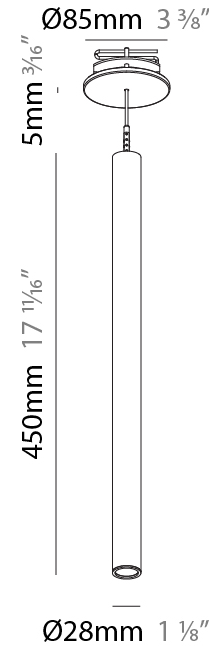

ELECTRICAL

Lamp Type: LED (Zhaga Standard)
Input Wattage (W): 6.6
Total Output Wattage (W): 6
Dimming: Tri-Mode (Non-Dimming and Phase Dimming (120Vac only) and 0-10V Dimming)
Driver Included: Yes
Driver Location: External
Driver Type: Constant Current - Universal
Driver Class: Class 2
Housing: ENCP3 w/Quick Connect
Input Voltage (V): 120 - 277
Constant Current (MA): 500

LED

Number of LEDs: 1
Color Temperature (°K): 2700 / 3000 / 4000
Max. Delivered Lumen (lm): 330 / 360 / 380
CRI: >90 CRI
Efficiency (%): 86
Lamp Life (hrs): 50000
Upon Request: ***3500K available in minimum quantities (larger quantities upon request)

OPTICAL

Optic°: 24 / 32 / 58

RATINGS AND CERTIFICATIONS

Certified By: Certified for North American Standards www.zaneen.com

Apply the IP rating international specifications by adding 'INT' at the end of the existing Model #. For assistance on 'custom' specifications, contact zteam@zaneen.com. In a constant effort to supply the best product, we reserve the right to change specifications or materials without notice. The most recent specification sheets are found at zaneen.com