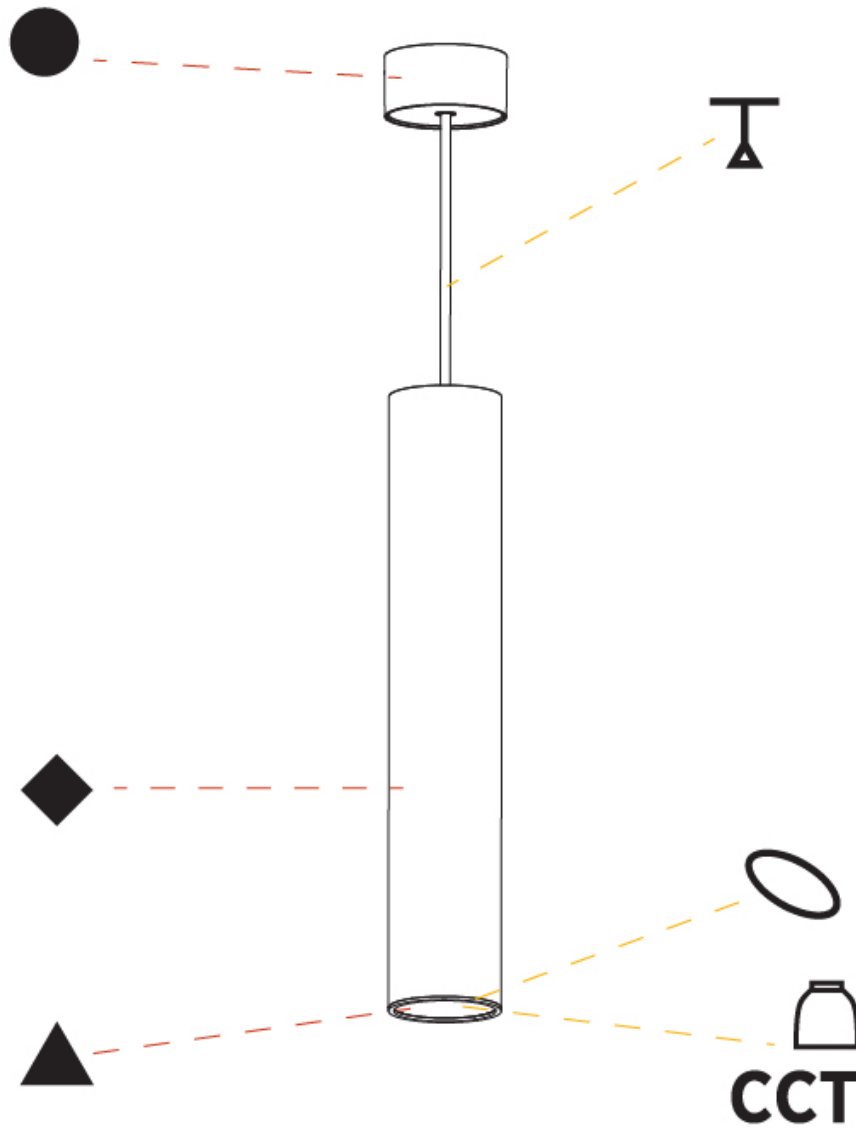

HANGOVER MONOPOINT SURFACE CANOPY SUSPENSION

A300170-

PROJECT
TYPE
SPECIFIER
QUANTITY
DATE