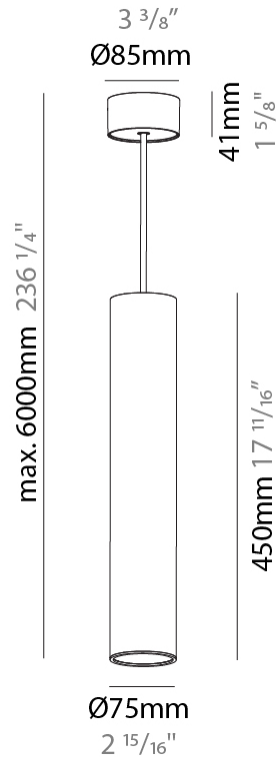

GENERAL

Series: Hangover
Subseries: Hangover Monopoint Surface Canopy
Brand: Prolicht
Division: Architectural
Mounting Type: Suspension
Mounting Location: Ceiling
Subcategory: Pendant

PHYSICAL

Shape: Cylinder
Diameter (mm): 75
Diameter (in): 2 ¹⁵/₁₆
Height (mm): 450
Height (in): 17 ¹¹/₁₆
Max. Overall Height (mm): 2450
Max. Overall Height (in): 96 ⁷/₁₆
Light Distribution: Direct / Indirect
Diffuser: Shine Ring 0-6
Fixture Finish: SSR / BKV / CWI / CRY / HAB / UFT / ITA / RUA / FTG / MYG / LOD / PUS / FRO / FUP / KIA / POP / BLS / SPG / MEY / GOH / GUM / CHC / COM / ABZ / JAG / OBR / MOS / ROR
Fixture Material: Aluminum
Cable Details: 2000mm / 6000mm Cable in White / Black / Orange / Red

ELECTRICAL

Lamp Type: LED (Zhaga Standard)
Input Wattage (W): 20.8
Total Output Wattage (W): 19
Dimming: Tri-Mode (Non-Dimming and Phase Dimming (120Vac only) and 0-10V Dimming)
Driver Included: Yes
Driver Location: External
Driver Type: Constant Current - Universal
Driver Class: Class 2
Housing: ENCP3
Input Voltage (V): 120 - 277
Constant Current (MA): 500

LED

Number of LEDs: 2
Color Temperature (°K): 2700 / 3000 / 4000
Max. Delivered Lumen (lm): 1821
CRI: >90 CRI
Efficiency (%): 86
Lamp Life (hrs): 50000

OPTICAL

Reflector°: 18 / 36 / 52

RATINGS AND CERTIFICATIONS

Certified By: Certified for North American Standards
IP rating: IP20