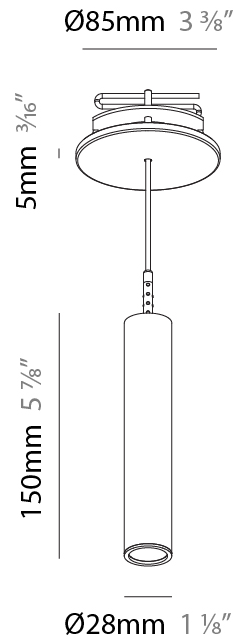

ELECTRICAL

Lamp Type: LED (Zhaga Standard)
Input Wattage (W): 6.6
Total Output Wattage (W): 6
Dimming: Tri-Mode (Non-Dimming and Phase Dimming (120Vac only) and 0-10V Dimming)
Driver Included: Yes
Driver Location: External
Driver Type: Constant Current - Universal
Driver Class: Class 2
Housing: ENCP3 w/Quick Connect
Input Voltage (V): 120 - 277
Constant Current (MA): 500

LED

Number of LEDs: 1
Color Temperature (°K): 2700 / 3000 / 4000
Max. Delivered Lumen (lm): 330 / 360 / 380
CRI: >90 CRI
Lamp Life (hrs): 50000
Upon Request: ***3500K available in minimum quantities (larger quantities upon request)

OPTICAL

Optic°: 24 / 32 / 58

RATINGS AND CERTIFICATIONS

Certified By: Certified for North American Standards

© 2024, T 1800-388-3382, F 416-247-9319, www.zaneen.com

Available for International specifications by adding 'INT' at the end of the existing Model #. For assistance on 'custom' specifications, contact zteam@zaneen.com. In a constant effort to supply the best product, we reserve the right to change specifications or materials without notice. The most recent specification sheets are found at zaneen.com