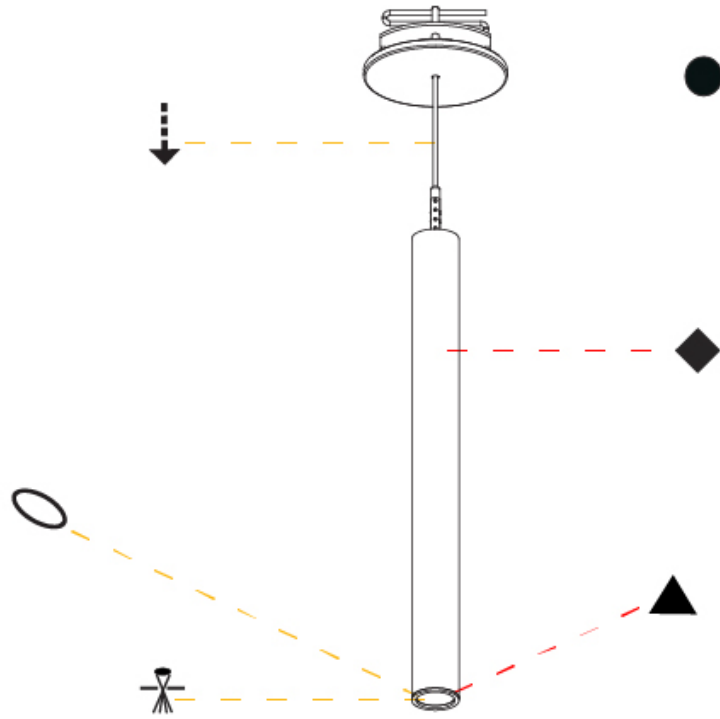

PHYSICAL

Shape: Cylinder
 Diameter (mm): 28
 Diameter (in): 1 1/8
 Height (mm): 300
 Height (in): 11 13/16
 Max. Overall Height (mm): 2300
 Max. Overall Height (in): 90 3/16
 Min. Recessing Depth (mm): 75
 Min. Recessing Depth (in): 2 15/16
 Light Distribution: Downlight
 Weight (kg): 0.63
 Weight (lbs): 1.39
 Diffuser: Shine Ring - Opal / Yellow / Orange / Red / Blue / Green
 Fixture Finish: SSR / BKV / CWI / CRY / HAB / UFT / ITA / RUA / FTG / MYG / LOD / PUS / FRO / FUP / KIA / POP / BLS / SPG / MEY / GOH / GUM / CHC / COM / ABZ / JAG / OBR / MOS / ROR
 Fixture Material: Aluminum
 Cable Details: 2000mm or 4000mm Black Cable
 Cut-out Measurements: 68mm / 2 11/16"

HANGOVER PLUG SHINE MONOPOINT RECESSED CANOPY SUSPENSION

A30843-

PROJECT
TYPE
SPECIFIER
QUANTITY
DATE

A

PROJECT
TYPE
SPECIFIER
QUANTITY
DATE

HANGOVER PLUG SHINE MONOPOINT SURFACE CANOPY SUSPENSION

A30848-

base number	Color Temperature	Finishes (Diamond)	Finishes (Triangle)	Finishes (Circle)	Lens Options	Shine Ring	Cable Options
-------------	-------------------	--------------------	---------------------	-------------------	--------------	------------	---------------

Shape: Cylinder
 Diameter (mm): 28
 Diameter (in): 1 1/8
 Height (mm): 300
 Height (in): 11 13/16
 Max. Overall Height (mm): 2300
 Max. Overall Height (in): 90 7/16
 Light Distribution: Downlight
 Weight (kg): 0.63
 Weight (lbs): 1.39
 Diffuser: Shine Ring - Opal / Yellow / Orange / Red / Blue / Green
 Fixture Finish: SSR / BKV / CWI / CRY / HAB / UFT / ITA / RUA / FTG / MYG / LOD / PUS / FRO / FUP / KIA / POP / BLS / SPG / MEY / GOH / GUM / CHC / COM / ABZ / JAG / OBR / MOS / ROR
 Fixture Material: Aluminum
 Cable Details: 2000mm or 4000mm Black Cable