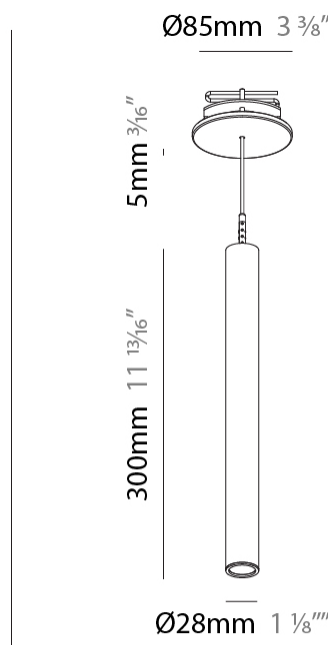

ELECTRICAL

Lamp Type: LED (Zhaga Standard)
Input Wattage (W): 6.6
Total Output Wattage (W): 6
Dimming: Tri-Mode (Non-Dimming and Phase Dimming (120Vac only) and 0-10V Dimming)
Driver Included: Yes
Driver Location: External
Driver Type: Constant Current - Universal
Driver Class: Class 2
Housing: ENCP3 w/Quick Connect
Input Voltage (V): 120 - 277
Constant Current (MA): 500

LED

Number of LEDs: 1
Color Temperature (°K): 2700 / 3000 / 4000
Max. Delivered Lumen (lm): 330 / 360 / 380
CRI: >90 CRI
Lamp Life (hrs): 50000
Upon Request: ***3500K available in minimum quantities (larger quantities upon request)

OPTICAL

Optic°: 24 / 32 / 58

RATINGS AND CERTIFICATIONS

Certified By: Certified for North American Standards

© 2024, T 1800-388-3382, F 416-247-9319, www.zaneen.com

Available for International specifications by adding 'INT' at the end of the existing Model #. For assistance on 'custom' specifications, contact zteam@zaneen.com. In a constant effort to supply the best product, we reserve the right to change specifications or materials without notice. The most recent specification sheets are found at zaneen.com