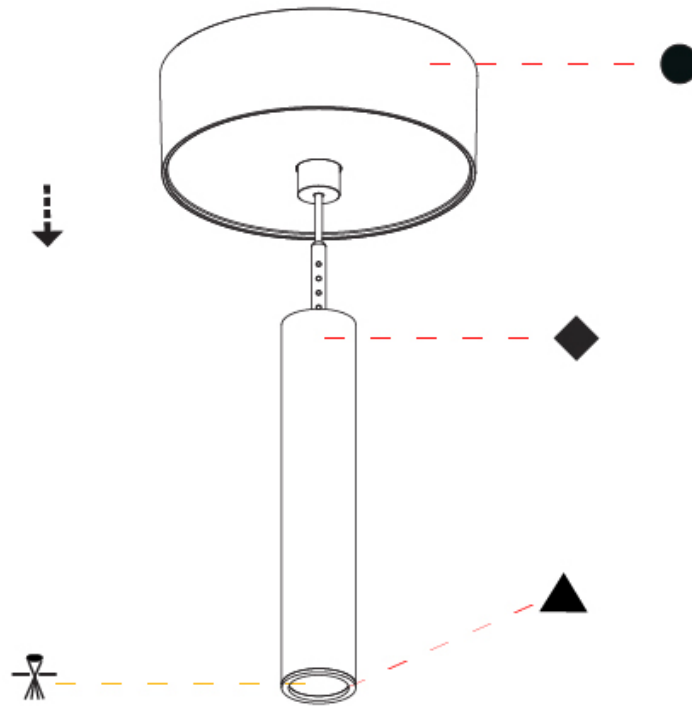

HANGOVER PLUG SHINE MONOPOINT SURFACE CANOPY SUSPENSION

A30847-

PROJECT

TYPE

SPECIFIER

QUANTITY

DATE

A