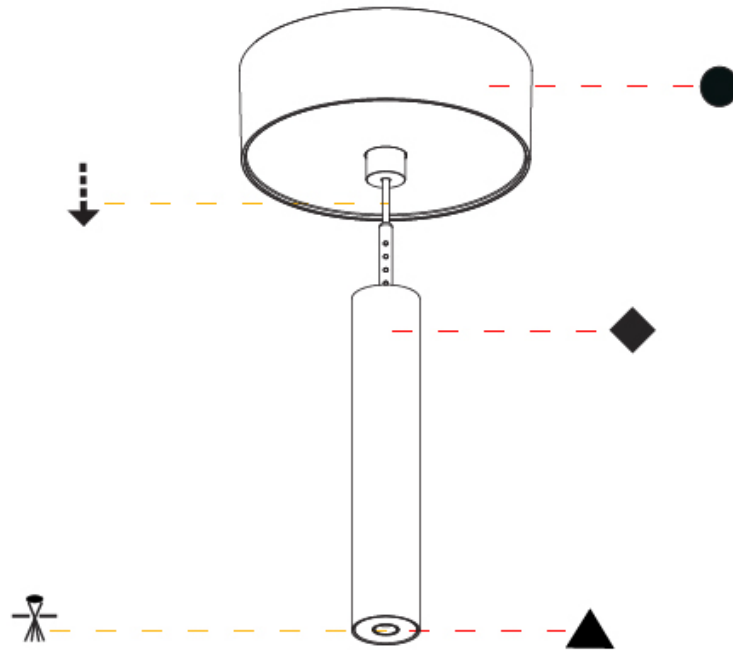

Shape: Cylinder
 Diameter (mm): 28
 Diameter (in): 1 1/8
 Height (mm): 150
 Height (in): 5 7/8
 Max. Overall Height (mm): 2150
 Max. Overall Height (in): 84 3/8
 Light Distribution: Downlight
 Weight (kg): 0.422
 Weight (lbs): 0.93
 Fixture Finish: [SSR / BKV / CWI / CRY / HAB / UFT / ITA / RUA / FTG / MYG / LOD / PUS / FRO / FUP / KIA / POP / BLS / SPG / MEY / GOH / GUM / CHC / COM / ABZ / JAG / OBR / MOS / ROR](#)
 Fixture Material: Aluminum
 Cable Details: [2000mm or 4000mm Black Cable](#)

OPTICAL

Optic°: [24 / 32 / 34 / 55 / 58](#)

RATINGS AND CERTIFICATIONS

Certified By: Certified for North American Standards
 IP rating: IP20

HANGOVER PLUG MONOPOINT SURFACE CANOPY SUSPENSION

A30824-

PROJECT
TYPE
SPECIFIER
QUANTITY
DATE

A

PROJECT
TYPE
SPECIFIER
QUANTITY
DATE

HANGOVER PLUG SHINE MONOPOINT SURFACE CANOPY SUSPENSION

A30847-

base number	Color Temperature	Finishes (Diamond)	Finishes (Triangle)	Finishes (Circle)	Lens Options	Shine Ring	Cable Options
-------------	-------------------	--------------------	---------------------	-------------------	--------------	------------	---------------

Shape: Cylinder
 Diameter (mm): 28
 Diameter (in): 1 1/8
 Height (mm): 150
 Height (in): 11 13/16
 Max. Overall Height (mm): 2150
 Max. Overall Height (in): 84 5/8
 Light Distribution: Downlight
 Weight (kg): 0.422
 Weight (lbs): 0.93
 Diffuser: Shine Ring - Opal / Yellow / Orange / Red / Blue / Green
 Fixture Finish: SSR / BKV / CWI / CRY / HAB / UFT / ITA / RUA / FTG / MYG / LOD / PUS / FRO / FUP / KIA / POP / BLS / SPG / MEY / GOH / GUM / CHC / COM / ABZ / JAG / OBR / MOS / ROR
 Fixture Material: Aluminum
 Cable Details: 2000mm or 4000mm Cable - Color 01 to 10