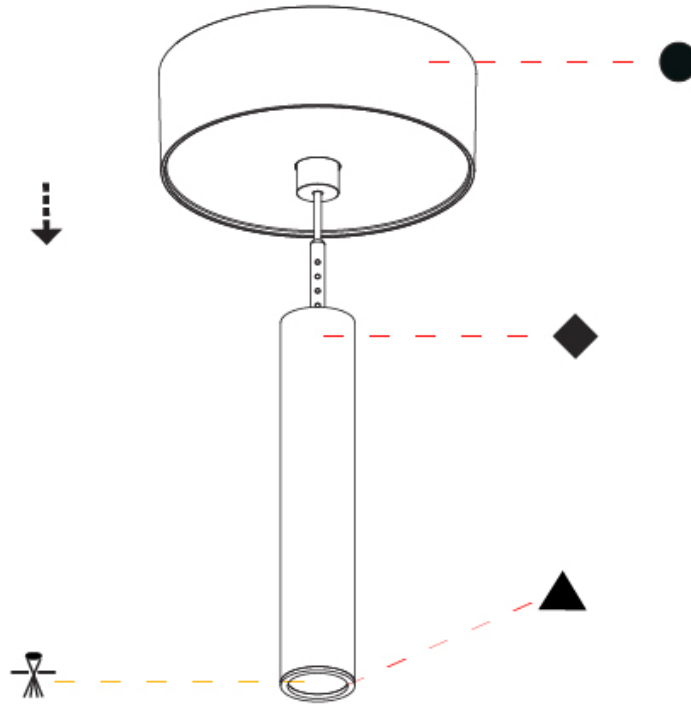

PHYSICAL

Shape: Cylinder
 Diameter (mm): 28
 Diameter (in): 1 1/8
 Height (mm): 150
 Height (in): 5 7/8
 Max. Overall Height (mm): 2150
 Max. Overall Height (in): 84 5/8
 Min. Recessing Depth (mm): 75
 Min. Recessing Depth (in): 2 15/16
 Light Distribution: Downlight
 Weight (kg): 0.422
 Weight (lbs): .930
 Diffuser: Shine Ring - Opal / Yellow / Orange / Red / Blue / Green
 Fixture Finish: SSR / BKV / CWI / CRY / HAB / UFT / ITA / RUA / FTG / MYG / LOD / PUS / FRO / FUP / KIA / POP / BLS / SPG / MEY / GOH / GUM / CHC / COM / ABZ / JAG / OBR / MOS / ROR
 Fixture Material: Aluminum
 Cable Details: 2000mm or 4000mm Black Cable
 Cut-out Measurements: 68mm / 2 11/16"

Shape: Cylinder
 Diameter (mm): 28
 Diameter (in): 1 1/8
 Height (mm): 150
 Height (in): 11 13/16
 Max. Overall Height (mm): 2150
 Max. Overall Height (in): 84 5/8
 Light Distribution: Downlight
 Weight (kg): 0.422
 Weight (lbs): 0.93
 Diffuser: Shine Ring - Opal / Yellow / Orange / Red / Blue / Green
 Fixture Finish: SSR / BKV / CWI / CRY / HAB / UFT / ITA / RUA / FTG / MYG / LOD / PUS / FRO / FUP / KIA / POP / BLS / SPG / MEY / GOH / GUM / CHC / COM / ABZ / JAG / OBR / MOS / ROR
 Fixture Material: Aluminum
 Cable Details: 2000mm or 4000mm Cable - Color 01 to 10

OPTICAL

Optic°: 24 / 32 / 58

RATINGS AND CERTIFICATIONS

Certified By: Certified for North American Standards
 IP rating: IP20

HANGOVER PLUG SHINE MONOPOINT SURFACE CANOPY SUSPENSION

A30847-

PROJECT
TYPE
SPECIFIER
QUANTITY
DATE