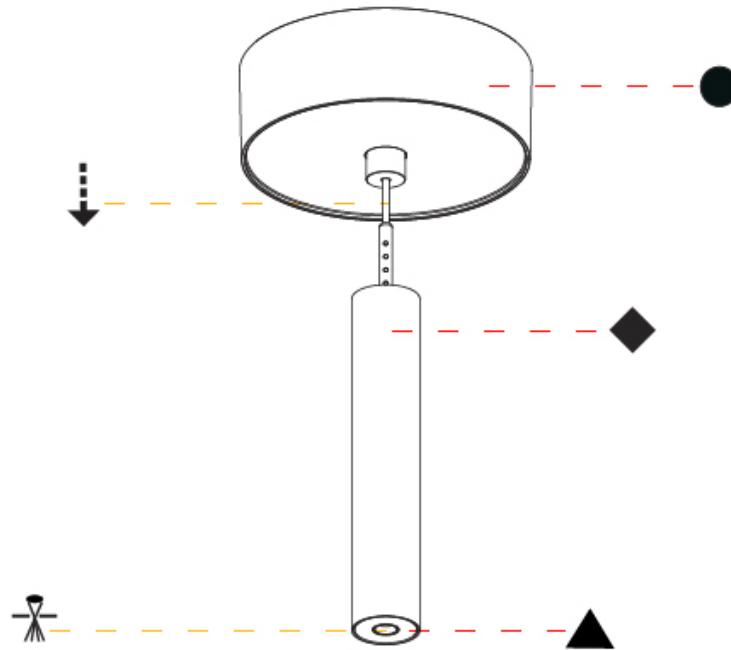

Shape: Cylinder
 Diameter (mm): 28
 Diameter (in): 1 1/8
 Height (mm): 150
 Height (in): 5 7/8
 Max. Overall Height (mm): 2150
 Max. Overall Height (in): 84 3/8
 Light Distribution: Downlight
 Weight (kg): 0.422
 Weight (lbs): 0.93
 Fixture Finish: [SSR / BKV / CWI / CRY / HAB / UFT / ITA / RUA / FTG / MYG / LOD / PUS / FRO / FUP / KIA / POP / BLS / SPG / MEY / GOH / GUM / CHC / COM / ABZ / JAG / OBR / MOS / ROR](#)
 Fixture Material: Aluminum
 Cable Details: [2000mm or 4000mm Black Cable](#)

OPTICAL

Optic°: [24 / 32 / 34 / 55 / 58](#)

RATINGS AND CERTIFICATIONS

Certified By: Certified for North American Standards
 IP rating: IP20

HANGOVER PLUG MONOPOINT SURFACE CANOPY SUSPENSION

A30824-

PROJECT	_____
TYPE	_____
SPECIFIER	_____
QUANTITY	_____
DATE	_____

Shape: Cylinder
 Diameter (mm): 28
 Diameter (in): 1 1/8
 Height (mm): 150
 Height (in): 5 7/8
 Max. Overall Height (mm): 2150
 Max. Overall Height (in): 84 3/8
 Min. Recessing Depth (mm): 75
 Min. Recessing Depth (in): 2 15/16
 Light Distribution: Downlight
 Weight (kg): 0.274
 Weight (lbs): 0.60
 Fixture Finish: SSR / BKV / CWI / CRY / HAB / UFT / ITA / RUA / FTG / MYG / LOD / PUS / FRO / FUP / KIA / POP / BLS / SPG / MEY / GOH / GUM / CHC / COM / ABZ / JAG / OBR / MOS / ROR
 Fixture Material: Aluminum
 Cable Details: 2000mm or 4000mm Black Cable
 Cut-out Measurements: 68mm / 2 11/16"