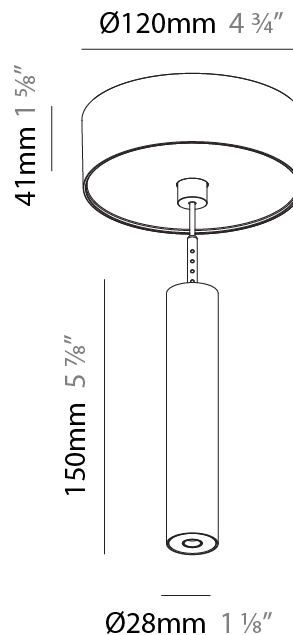

GENERAL

Series: Hangover
Subseries: Hangover Plug Monopoint Surface Canopy
Brand: Prolight
Division: Architectural
Mounting Type: Suspension
Mounting Location: Ceiling
Subcategory: Pendant

PHYSICAL

Shape: Cylinder
Diameter (mm): 28
Diameter (in): 1 1/8
Height (mm): 150
Height (in): 5 7/8
Max. Overall Height (mm): 2150
Max. Overall Height (in): 84 3/8
Light Distribution: Downlight
Weight (kg): 0.422
Weight (lbs): 0.93
Fixture Finish: [SSR / BKV / CWI / CRY / HAB / UFT / ITA / RUA / FTG / MYG / LOD / PUS / FRO / FUP / KIA / POP / BLS / SPG / MEY / GOH / GUM / CHC / COM / ABZ / JAG / OBR / MOS / ROR](#)
Fixture Material: Aluminum
Cable Details: [2000mm or 4000mm Black Cable](#)

ELECTRICAL

Lamp Type: LED (Zhaga Standard)
Input Wattage (W): 6.6
Total Output Wattage (W): 6
Dimming: Tri-Mode (Non-Dimming and Phase Dimming (120Vac only) and 0-10V Dimming)
Driver Included: Yes
Driver Location: External
Driver Type: Constant Current - Universal
Driver Class: Class 2
Housing: ENCP3 w/Quick Connect
Input Voltage (V): 120 - 277
Constant Current (MA): 500

LED

Number of LEDs: 1
Color Temperature (°K): [2700 / 3000 / 4000](#)
Max. Delivered Lumen (lm): 330 / 360 / 380
CRI: >90 CRI
Efficiency (%): 86
Lamp Life (hrs): 50000
Upon Request: ***3500K available in minimum quantities (larger quantities upon request)

OPTICAL

Optic°: [24 / 32 / 34 / 55 / 58](#)

RATINGS AND CERTIFICATIONS

Certified By: Certified for North American Standards
IP rating: IP20