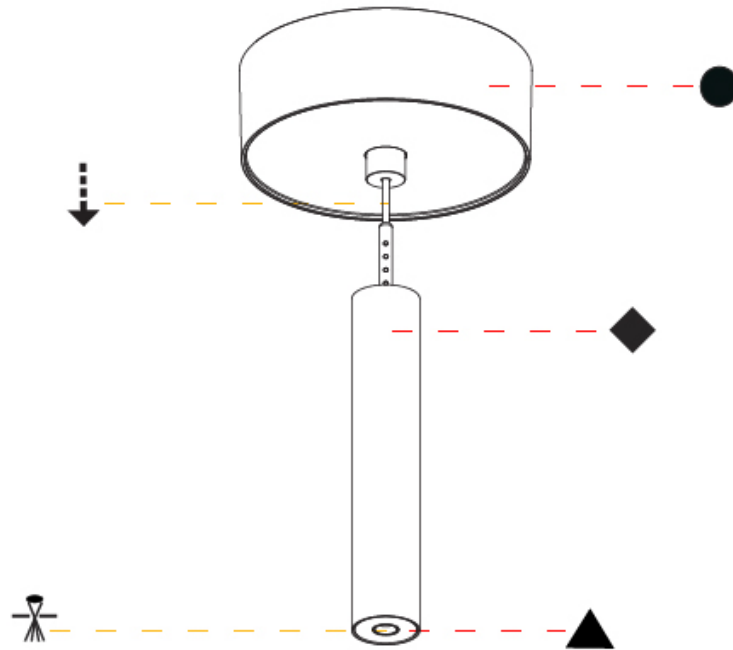

Shape: Cylinder
 Diameter (mm): 28
 Diameter (in): 1 1/8
 Height (mm): 150
 Height (in): 5 7/8
 Max. Overall Height (mm): 2150
 Max. Overall Height (in): 84 3/8
 Light Distribution: Downlight
 Weight (kg): 0.422
 Weight (lbs): 0.93
 Fixture Finish: [SSR / BKV / CWI / CRY / HAB / UFT / ITA / RUA / FTG / MYG / LOD / PUS / FRO / FUP / KIA / POP / BLS / SPG / MEY / GOH / GUM / CHC / COM / ABZ / JAG / OBR / MOS / ROR](#)
 Fixture Material: Aluminum
 Cable Details: [2000mm or 4000mm Black Cable](#)

OPTICAL

Optic°: [24 / 32 / 34 / 55 / 58](#)

RATINGS AND CERTIFICATIONS

Certified By: Certified for North American Standards
 IP rating: IP20

HANGOVER PLUG MONOPOINT SURFACE CANOPY SUSPENSION

A30824-

PROJECT
TYPE
SPECIFIER
QUANTITY
DATE

Shape: Cylinder
 Diameter (mm): 28
 Diameter (in): 1 1/8
 Height (mm): 150
 Height (in): 11 13/16
 Max. Overall Height (mm): 2150
 Max. Overall Height (in): 84 5/8
 Light Distribution: Downlight
 Weight (kg): 0.422
 Weight (lbs): 0.93
 Diffuser: Shine Ring - Opal / Yellow / Orange / Red / Blue / Green
 Fixture Finish: SSR / BKV / CWI / CRY / HAB / UFT / ITA / RUA / FTG / MYG / LOD / PUS / FRO / FUP / KIA / POP / BLS / SPG / MEY / GOH / GUM / CHC / COM / ABZ / JAG / OBR / MOS / ROR
 Fixture Material: Aluminum
 Cable Details: 2000mm or 4000mm Cable - Color 01 to 10