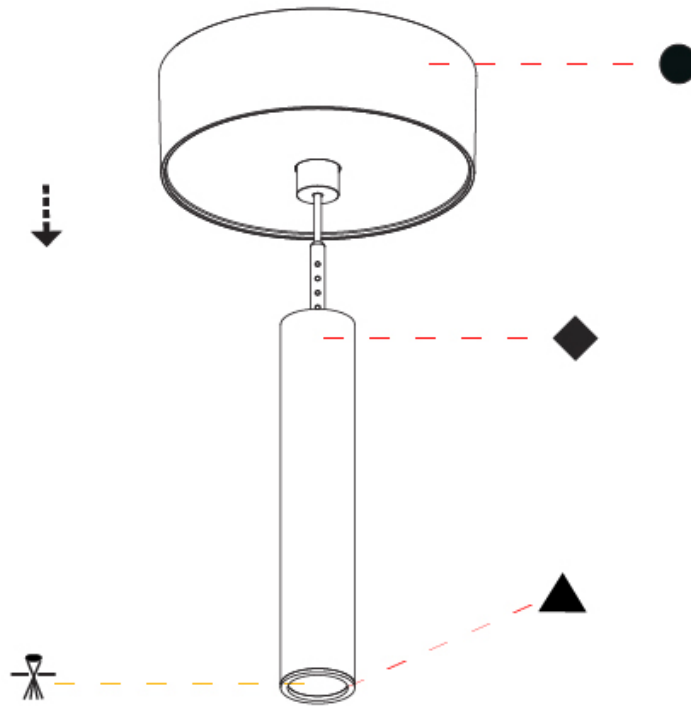

Shape: Cylinder
 Diameter (mm): 28
 Diameter (in): 1 1/8
 Height (mm): 150
 Height (in): 5 7/8
 Max. Overall Height (mm): 2150
 Max. Overall Height (in): 84 3/8
 Light Distribution: Downlight
 Weight (kg): 0.422
 Weight (lbs): 0.93
 Fixture Finish: [SSR / BKV / CWI / CRY / HAB / UFT / ITA / RUA / FTG / MYG / LOD / PUS / FRO / FUP / KIA / POP / BLS / SPG / MEY / GOH / GUM / CHC / COM / ABZ / JAG / OBR / MOS / ROR](#)
 Fixture Material: Aluminum
 Cable Details: [2000mm or 4000mm Black Cable](#)

Shape: Cylinder
 Diameter (mm): 28
 Diameter (in): 1 1/8
 Height (mm): 150
 Height (in): 11 13/16
 Max. Overall Height (mm): 2150
 Max. Overall Height (in): 84 5/8
 Light Distribution: Downlight
 Weight (kg): 0.422
 Weight (lbs): 0.93
 Diffuser: Shine Ring - Opal / Yellow / Orange / Red / Blue / Green
 Fixture Finish: SSR / BKV / CWI / CRY / HAB / UFT / ITA / RUA / FTG / MYG / LOD / PUS / FRO / FUP / KIA / POP / BLS / SPG / MEY / GOH / GUM / CHC / COM / ABZ / JAG / OBR / MOS / ROR
 Fixture Material: Aluminum
 Cable Details: 2000mm or 4000mm Cable - Color 01 to 10

OPTICAL

Optic°: 24 / 32 / 58

RATINGS AND CERTIFICATIONS

Certified By: Certified for North American Standards
 IP rating: IP20

HANGOVER PLUG SHINE MONOPOINT SURFACE CANOPY SUSPENSION

A30847-

PROJECT	_____
TYPE	_____
SPECIFIER	_____
QUANTITY	_____
DATE	_____