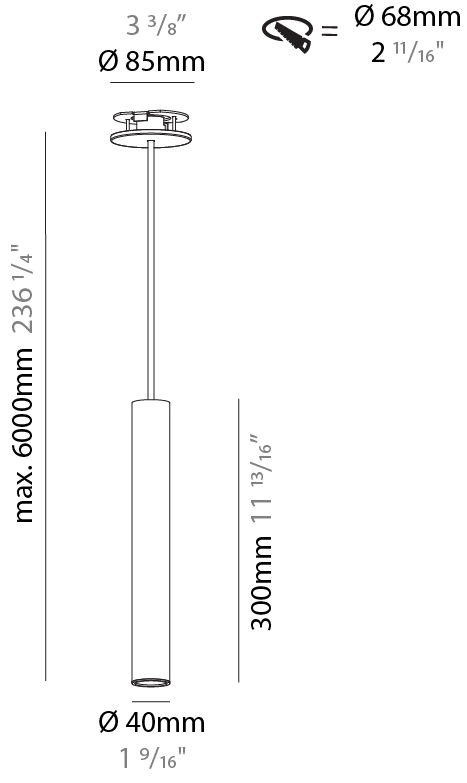

GENERAL

Series: Hangover
Subseries: Hangover Monopoint Recessed Canopy
Brand: Prolicht
Division: Architectural
Mounting Type: Suspension
Mounting Location: Ceiling
Subcategory: Pendant

PHYSICAL

Shape: Cylinder
Diameter (mm): 40
Diameter (in): 1 9/16"
Height (mm): 300
Height (in): 11 13/16"
Max. Overall Height (mm): 2300
Max. Overall Height (in): 90 9/16"
Light Distribution: Downlight
Diffuser: Shine Ring 0-6
Fixture Finish: SSR / BKV / CWI / CRY / HAB / LAG / UFT / ITA / RUA / RUR / MIC / FTG / MYG / TWT / LOD / PUS / FRO / FUP / KIA / POP / BLS / SPG / MEY / GOH / GUM / CHC / COM / ABZ / JAG / OBR / MOS / ROR
Fixture Material: Aluminum
Cable Details: 2000mm / 6000mm Cable in White / Black / Orange / Red
Cut-out Measurements: 68mm / 2 11/16"

ELECTRICAL

Lamp Type: LED (Zhaga Standard)
Input Wattage (W): 10.9
Total Output Wattage (W): 9
Dimming: Non-Dimmable
Driver Included: Yes
Driver Location: External
Driver Type: Constant Current
Driver Class: Class 2
Input Voltage (V): 120
Constant Current (MA): 500
Upon Request: Remote: 0-10Vdc dimming / Phase dimming 120Vac

LED

Number of LEDs: 1
Color Temperature (°K): 2700 / 3000 / 4000
Max. Delivered Lumen (lm): 842
CRI: >90 CRI
Lamp Life (hrs): 50000
Upon Request: ***3500K available in minimum quantities (larger quantities upon request)

OPTICAL

Reflector°: 40 / 50

RATINGS AND CERTIFICATIONS

Certified By: Certified for North American Standards
IP rating: IP20