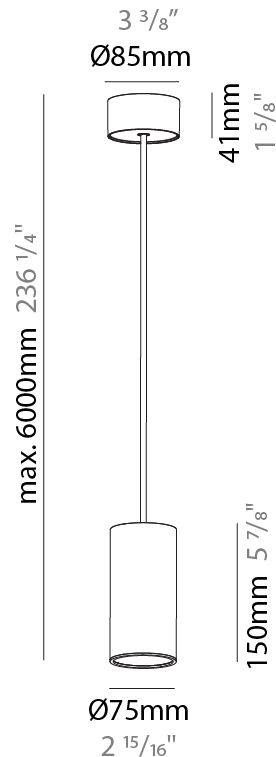

GENERAL

Series: Hangover
Subseries: Hangover Monopoint Surface Canopy
Brand: Prolicht
Division: Architectural
Mounting Type: Suspension
Mounting Location: Ceiling
Subcategory: Pendant

PHYSICAL

Shape: Cylinder
Diameter (mm): 75
Diameter (in): 2 ¹⁵/₁₆
Height (mm): 150
Height (in): 5 ⁷/₈
Max. Overall Height (mm): 2150
Max. Overall Height (in): 84 ⁵/₈
Light Distribution: Direct / Indirect
Diffuser: Shine Ring 0-6
Fixture Finish: SSR / BKV / CWI / CRY / HAB / LAG / UFT / ITA / RUA / RUR / MIC / FTG / MYG / TWT / LOD / PUS / FRO / FUP / KIA / POP / BLS / SPG / MEY / GOH / GUM / CHC / COM / ABZ / JAG / OBR / MOS / ROR
Fixture Material: Aluminum
Cable Details: 2000mm / 6000mmm Cable in White / Black / Orange / Red

ELECTRICAL

Lamp Type: LED (Zhaga Standard)
Input Wattage (W): 10.9
Total Output Wattage (W): 9
Dimming: Non-Dimmable
Driver Included: Yes
Driver Location: Integrated
Driver Type: Constant Current
Driver Class: Class 2
Housing: ENCP3
Input Voltage (V): 120
Constant Current (MA): 500
Upon Request: Remote: 0-10Vdc dimming / Phase dimming 120Vac

LED

Number of LEDs: 2
Color Temperature (°K): 2700 / 3000 / 4000
Max. Delivered Lumen (lm): 911
CRI: >90 CRI
Efficiency (%): 86
Lamp Life (hrs): 50000

OPTICAL

Reflector: 18 / 36 / 52

RATINGS AND CERTIFICATIONS

Certified By: Certified for North American Standards
IP rating: IP20