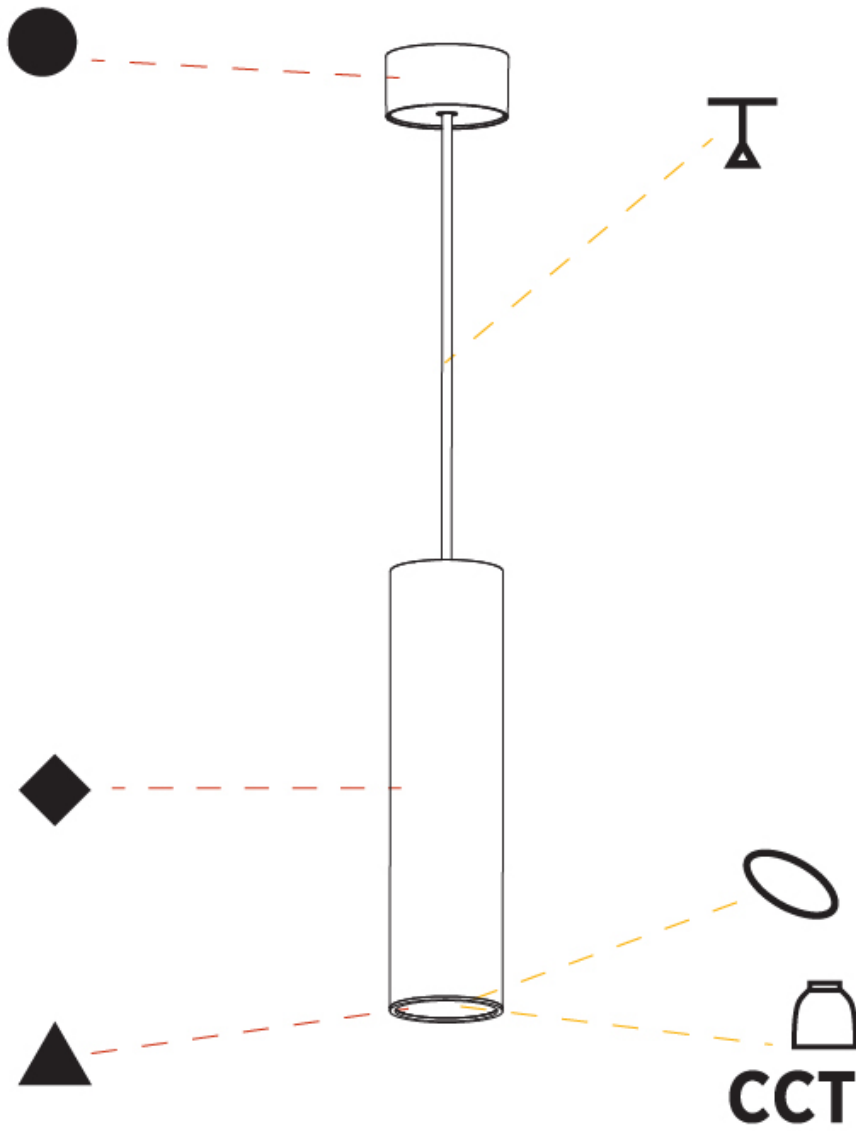

HANGOVER MONOPOINT SURFACE CANOPY SUSPENSION

A300166-

PROJECT	_____
TYPE	_____
SPECIFIER	_____
QUANTITY	_____
DATE	_____