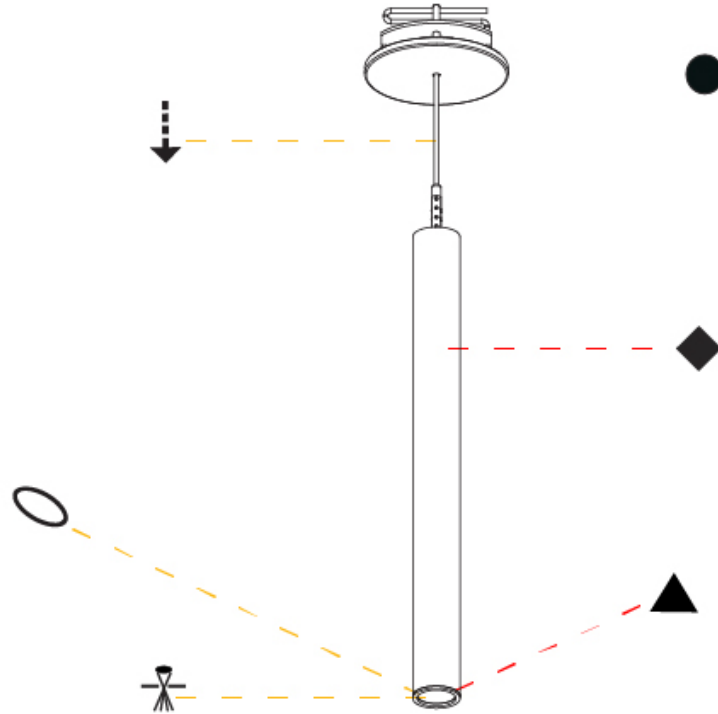

HANGOVER PLUG SHINE MONOPOINT RECESSED CANOPY SUSPENSION

A30843-

PROJECT

TYPE

SPECIFIER

QUANTITY

DATE

A