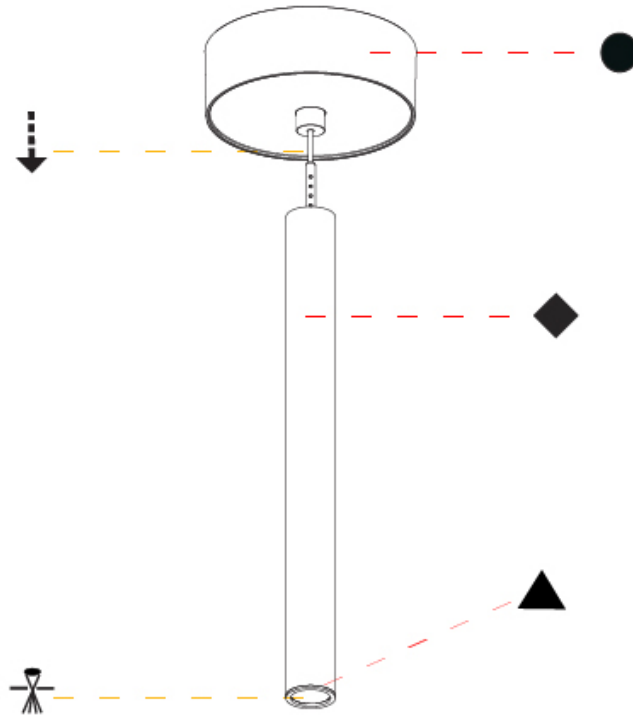

PHYSICAL

Shape: Cylinder
 Diameter (mm): 28
 Diameter (in): 1 1/8
 Height (mm): 300
 Height (in): 11 13/16
 Max. Overall Height (mm): 2300
 Max. Overall Height (in): 90 3/16
 Min. Recessing Depth (mm): 75
 Min. Recessing Depth (in): 2 15/16
 Light Distribution: Downlight
 Weight (kg): 0.63
 Weight (lbs): 1.39
 Diffuser: Shine Ring - Opal / Yellow / Orange / Red / Blue / Green
 Fixture Finish: SSR / BKV / CWI / CRY / HAB / UFT / ITA / RUA / FTG / MYG / LOD / PUS / FRO / FUP / KIA / POP / BLS / SPG / MEY / GOH / GUM / CHC / COM / ABZ / JAG / OBR / MOS / ROR
 Fixture Material: Aluminum
 Cable Details: 2000mm or 4000mm Black Cable
 Cut-out Measurements: 68mm / 2 11/16"

Shape: Cylinder
 Diameter (mm): 28
 Diameter (in): 1 1/8
 Height (mm): 300
 Height (in): 11 13/16
 Max. Overall Height (mm): 2300
 Max. Overall Height (in): 90 7/16
 Light Distribution: Downlight
 Weight (kg): 0.63
 Weight (lbs): 1.39
 Diffuser: Shine Ring - Opal / Yellow / Orange / Red / Blue / Green
 Fixture Finish: SSR / BKV / CWI / CRY / HAB / UFT / ITA / RUA / FTG / MYG / LOD / PUS / FRO / FUP / KIA / POP / BLS / SPG / MEY / GOH / GUM / CHC / COM / ABZ / JAG / OBR / MOS / ROR
 Fixture Material: Aluminum
 Cable Details: 2000mm or 4000mm Black Cable

OPTICAL

Optic°: 24 / 32 / 58

RATINGS AND CERTIFICATIONS

Certified By: Certified for North American Standards
 IP rating: IP20

HANGOVER PLUG SHINE MONOPOINT SURFACE CANOPY SUSPENSION

A30848-

PROJECT
TYPE
SPECIFIER
QUANTITY
DATE