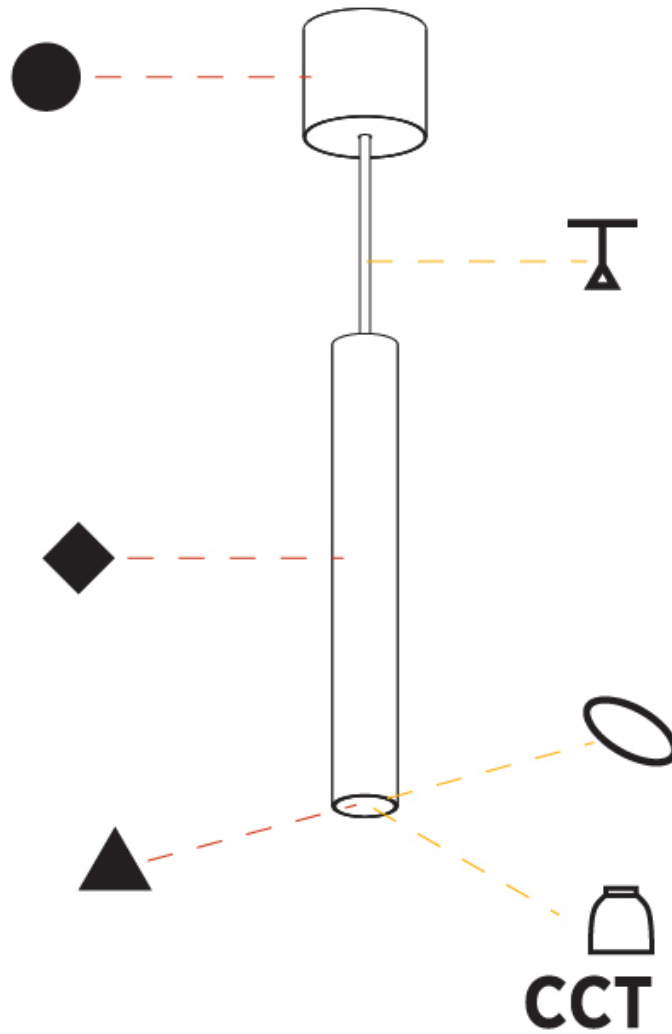

HANGOVER MONOPOINT SURFACE CANOPY SUSPENSION

A300154-

A