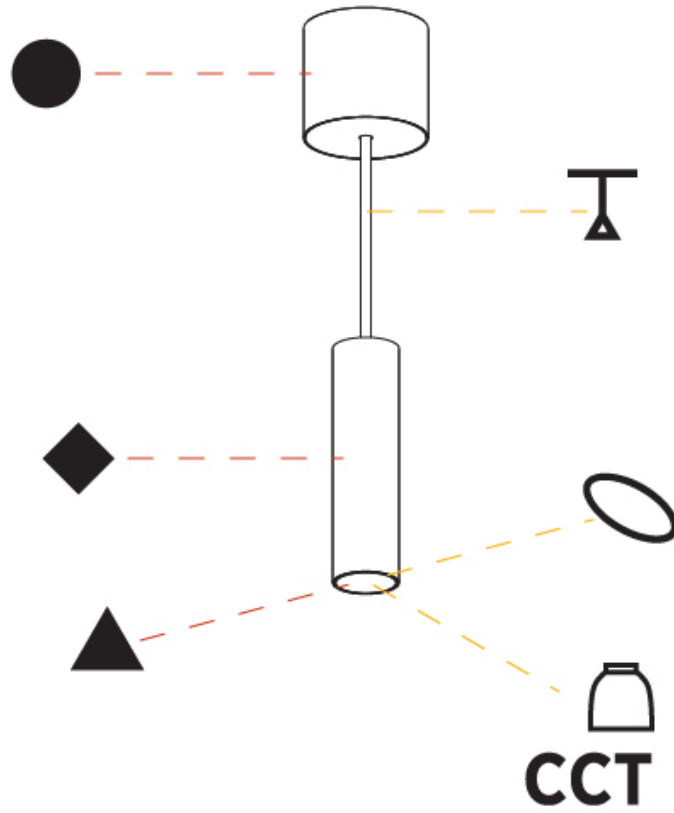

HANGOVER MONOPOINT SURFACE CANOPY SUSPENSION

A300153-

PROJECT	_____
TYPE	_____
SPECIFIER	_____
QUANTITY	_____
DATE	_____

A