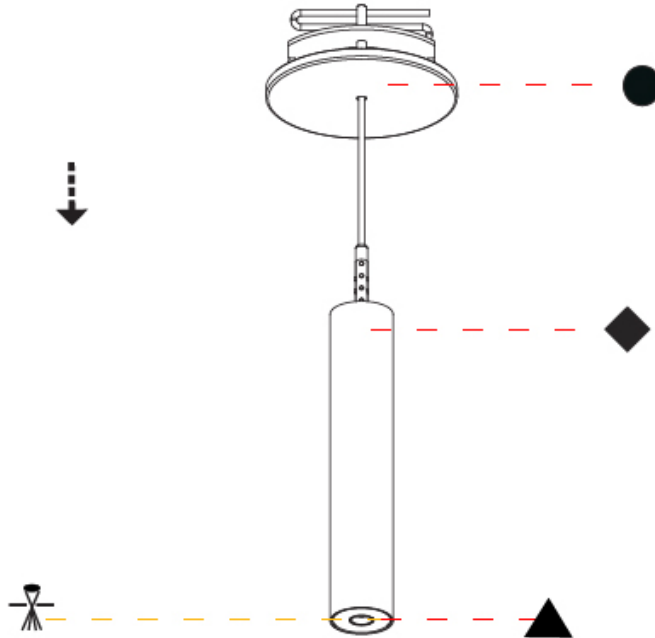

HANGOVER PLUG MONOPOINT RECESSED CANOPY SUSPENSION

A30839-

PROJECT
TYPE
SPECIFIER
QUANTITY
DATE

A