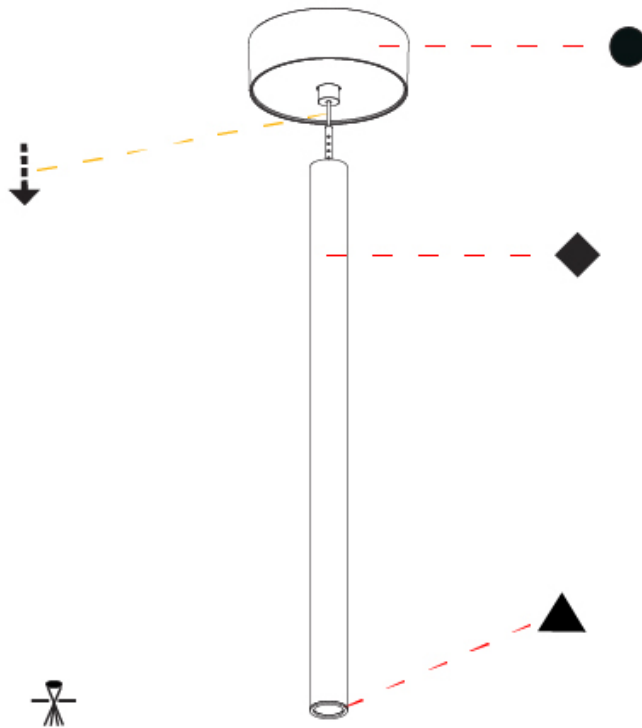

## HANGOVER PLUG SHINE MONOPOINT SURFACE CANOPY SUSPENSION

A30849-

PROJECT

TYPE

SPECIFIER

QUANTITY

DATE

A