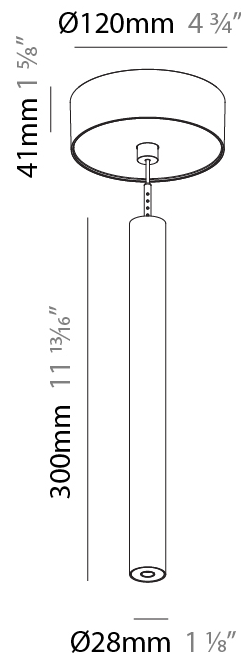

PHYSICAL

Shape: Cylinder
Diameter (mm): 28
Diameter (in): 1 1/8
Height (mm): 300
Height (in): 11 13/16
Max. Overall Height (mm): 2300
Max. Overall Height (in): 90 3/16
Light Distribution: Downlight
Weight (kg): 0.75
Weight (lbs): 1.65
Fixture Finish: SSR / BKV / CWI / CRY / HAB / LAG / UFT / ITA / RUA / RUR / MIC / FTG / MYG / TWT / LOD / PUS / FRO / FUP / KIA / POP / BLS / SPG / MEY / GOH / GUM / CHC / COM / ABZ / JAG / OBR / MOS / ROR
Fixture Material: Aluminum
Cable Details: 2000mm or 4000mm Black Cable

ELECTRICAL

Lamp Type: LED (Zhaga Standard)
Input Wattage (W): 6.6
Total Output Wattage (W): 6
Dimming: Tri-Mode (Non-Dimming and Phase Dimming (120Vac only) and 0-10V Dimming)
Driver Included: Yes
Driver Location: External
Driver Type: Integral LED Driver - Universal
Driver Class: Class 2
Housing: ENCP3 w/quick connect
Input Voltage (V): 120 - 277
Constant Current (MA): 500

LED

Number of LEDs: 1
Color Temperature (°K): 2700 / 3000 / 4000
Max. Delivered Lumen (lm): 330 / 360 / 380
CRI: >90 CRI
Efficiency (%): 86
Lamp Life (hrs): 50000
Upon Request: ***3500K available in minimum quantities (larger quantities upon request)

OPTICAL

Optic°: 24 / 32 / 34 / 55 / 58

RATINGS AND CERTIFICATIONS

Certified By: Certified for North American Standards
IP rating: IP20