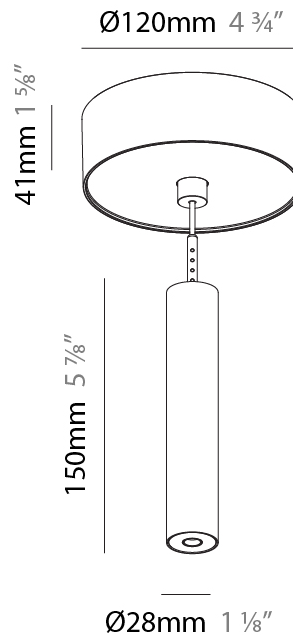

Series: Hangover
Subseries: Hangover Plug Monopoint Surface Canopy
Brand: Prolicht
Division: Architectural
Mounting Type: Suspension
Mounting Location: Ceiling
Subcategory: Pendant

PHYSICAL

Shape: Cylinder
Diameter (mm): 28
Diameter (in): 1 1/8
Height (mm): 150
Height (in): 5 7/8
Max. Overall Height (mm): 2150
Max. Overall Height (in): 84 3/8
Light Distribution: Downlight
Weight (kg): 0.422
Weight (lbs): 0.93
Fixture Finish: SSR / BKV / CWI / CRY / HAB / LAG / UFT / ITA / RUA / RUR / MIC / FTG / MYG / TWT / LOD / PUS / FRO / FUP / KIA / POP / BLS / SPG / MEY / GOH / GUM / CHC / COM / ABZ / JAG / OBR / MOS / ROR
Fixture Material: Aluminum
Cable Details: 2000mm or 4000mm Black Cable

ELECTRICAL

Lamp Type: LED (Zhaga Standard)
Input Wattage (W): 6.6
Total Output Wattage (W): 6
Dimming: Tri-Mode (Non-Dimming and Phase Dimming (120Vac only) and 0-10V Dimming)
Driver Included: Yes
Driver Location: External
Driver Type: Constant Current - Universal
Driver Class: Class 2
Housing: ENCP3 w/Quick Connect
Input Voltage (V): 120 - 277
Constant Current (MA): 500

LED

Number of LEDs: 1
Color Temperature (°K): 2700 / 3000 / 4000
Max. Delivered Lumen (lm): 330 / 360 / 380
CRI: >90 CRI
Efficiency (%): 86
Lamp Life (hrs): 50000
Upon Request: ***3500K available in minimum quantities (larger quantities upon request)

OPTICAL

Optic°: 24 / 32 / 34 / 55 / 58

RATINGS AND CERTIFICATIONS

Certified By: Certified for North American Standards
IP rating: IP20