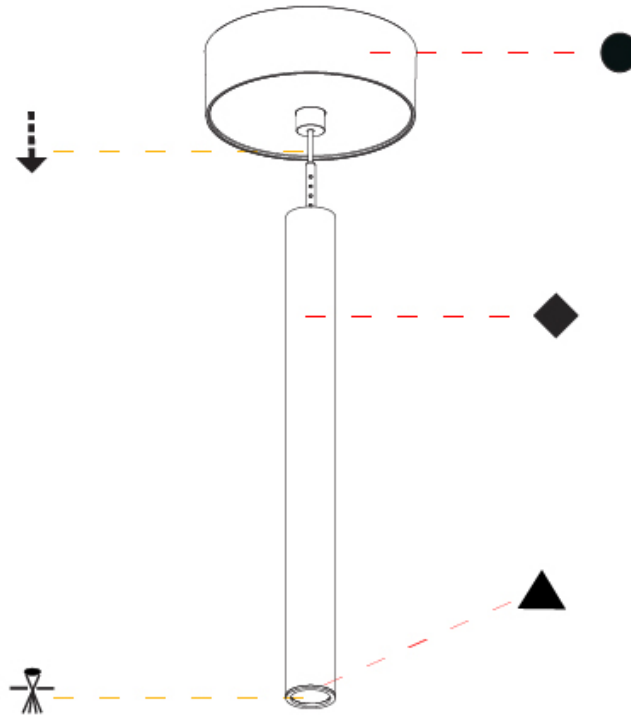

#### OPTICAL

Optic°: 24 / 32 / 58

## HANGOVER PLUG SHINE MONOPOINT SURFACE CANOPY SUSPENSION

A30848-

PROJECT \_\_\_\_\_

TYPE \_\_\_\_\_

SPECIFIER \_\_\_\_\_

QUANTITY \_\_\_\_\_

DATE \_\_\_\_\_

A