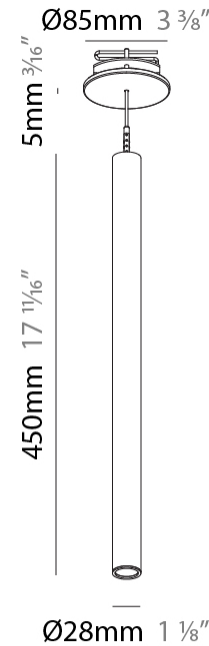

PROJECT
TYPE
SPECIFIER
QUANTITY
DATE

HANGOVER PLUG SHINE MONOPOINT RECESSED CANOPY SUSPENSION

A30844-

base number	Color Temperature	Finishes (Diamond)	Finishes (Triangle)	Finishes (Circle)	Lens Options	Shine Ring	Cable Options
-------------	-------------------	--------------------	---------------------	-------------------	--------------	------------	---------------

PHYSICAL

Shape: Cylinder
 Diameter (mm): 28
 Diameter (in): 1 1/8
 Height (mm): 450
 Height (in): 17 11/16
 Max. Overall Height (mm): 2450
 Max. Overall Height (in): 96 7/16
 Min. Recessing Depth (mm): 75
 Min. Recessing Depth (in): 2 15/16
 Light Distribution: Downlight
 Weight (kg): 0.504
 Weight (lbs): 1.11
 Diffuser: Shine Ring - Opal / Yellow / Orange / Red / Blue / Green
 Fixture Finish: SSR / BKV / CWI / CRY / HAB / UFT / ITA / RUA / FTG / MYG / LOD / PUS / FRO / FUP / KIA / POP / BLS / SPG / MEY / GOH / GUM / CHC / COM / ABZ / JAG / OBR / MOS / ROR
 Fixture Material: Aluminum
 Cable Details: 2000mm or 4000mm Black Cable
 Cut-out Measurements: 68mm / 2 11/16"

HANGOVER PLUG SHINE MONOPOINT RECESSED CANOPY SUSPENSION

A30844-

PROJECT
TYPE
SPECIFIER
QUANTITY
DATE

A

PROJECT	
TYPE	
SPECIFIER	
QUANTITY	
DATE	

HANGOVER PLUG MONOPOINT SURFACE CANOPY SUSPENSION

A30846-

base number	Color	Finishes	Finishes	Finishes	Lens	Cable
	Temperature	(Diamond)	(Triangle)	(Circle)	Options	Options

Shape: Cylinder
 Diameter (mm): 28
 Diameter (in): 1 1/8
 Height (mm): 450
 Height (in): 17 11/16
 Max. Overall Height (mm): 2450
 Max. Overall Height (in): 96 7/16
 Light Distribution: Downlight
 Weight (kg): 0.504
 Weight (lbs): 1.11
 Fixture Finish: SSR / BKV / CWI / CRY / HAB / UFT / ITA / RUA / FTG / MYG / LOD / PUS / FRO / FUP / KIA / POP / BLS / SPG / MEY / GOH / GUM / CHC / COM / ABZ / JAG / OBR / MOS / ROR
 Fixture Material: Aluminum
 Cable Details: 2000mm or 4000mm Black Cable