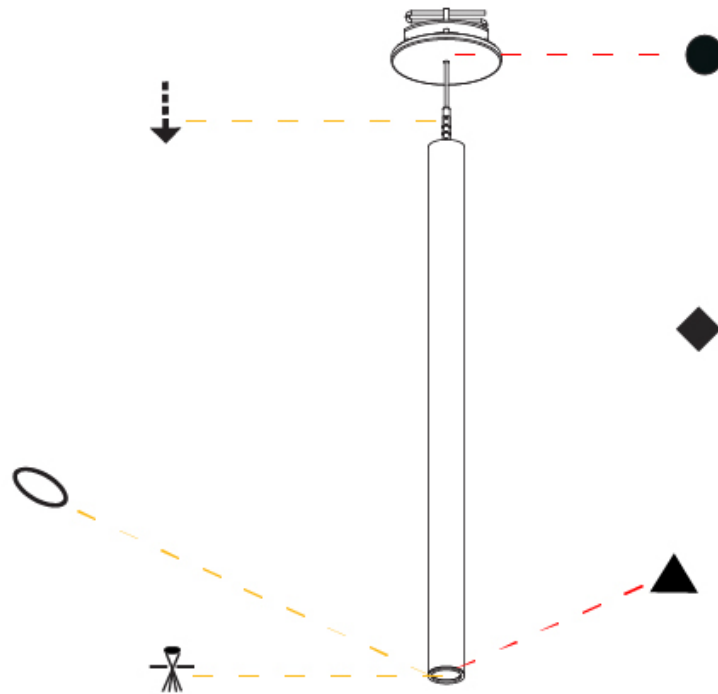

PHYSICAL

Shape: Cylinder
 Diameter (mm): 28
 Diameter (in): 1 1/8
 Height (mm): 450
 Height (in): 17 11/16
 Max. Overall Height (mm): 2450
 Max. Overall Height (in): 96 7/16
 Min. Recessing Depth (mm): 75
 Min. Recessing Depth (in): 2 15/16
 Light Distribution: Downlight
 Weight (kg): 0.504
 Weight (lbs): 1.11
 Diffuser: Shine Ring - Opal / Yellow / Orange / Red / Blue / Green
 Fixture Finish: SSR / BKV / CWI / CRY / HAB / UFT / ITA / RUA / FTG / MYG / LOD / PUS / FRO / FUP / KIA / POP / BLS / SPG / MEY / GOH / GUM / CHC / COM / ABZ / JAG / OBR / MOS / ROR
 Fixture Material: Aluminum
 Cable Details: 2000mm or 4000mm Black Cable
 Cut-out Measurements: 68mm / 2 11/16"

HANGOVER PLUG SHINE MONOPOINT RECESSED CANOPY SUSPENSION

A30844-

PROJECT
TYPE
SPECIFIER
QUANTITY
DATE

A

PROJECT	
TYPE	
SPECIFIER	
QUANTITY	
DATE	

HANGOVER PLUG MONOPOINT SURFACE CANOPY SUSPENSION

A30846-

base number	Color	Finishes	Finishes	Finishes	Lens	Cable
	Temperature	(Diamond)	(Triangle)	(Circle)	Options	Options

Shape: Cylinder
 Diameter (mm): 28
 Diameter (in): 1 1/8
 Height (mm): 450
 Height (in): 17 11/16
 Max. Overall Height (mm): 2450
 Max. Overall Height (in): 96 7/16
 Light Distribution: Downlight
 Weight (kg): 0.504
 Weight (lbs): 1.11
 Fixture Finish: SSR / BKV / CWI / CRY / HAB / UFT / ITA / RUA / FTG / MYG / LOD / PUS / FRO / FUP / KIA / POP / BLS / SPG / MEY / GOH / GUM / CHC / COM / ABZ / JAG / OBR / MOS / ROR
 Fixture Material: Aluminum
 Cable Details: 2000mm or 4000mm Black Cable