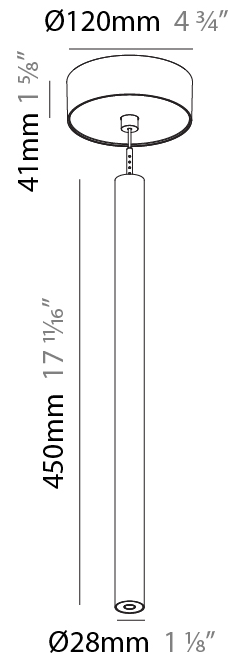

GENERAL

Series: Hangover
Subseries: Hangover Plug Monopoint Surface Canopy
Brand: Prolight
Division: Architectural
Mounting Type: Suspension
Mounting Location: Ceiling
Subcategory: Pendant

PHYSICAL

Shape: Cylinder
Diameter (mm): 28
Diameter (in): 1 1/8
Height (mm): 450
Height (in): 17 11/16
Max. Overall Height (mm): 2450
Max. Overall Height (in): 96 7/16
Light Distribution: Downlight
Weight (kg): 0.504
Weight (lbs): 1.11
Fixture Finish: SSR / BKV / CWI / CRY / HAB / UFT / ITA / RUA / FTG / MYG / LOD / PUS / FRO / FUP / KIA / POP / BLS / SPG / MEY / GOH / GUM / CHC / COM / ABZ / JAG / OBR / MOS / ROR
Fixture Material: Aluminum
Cable Details: 2000mm or 4000mm Black Cable

ELECTRICAL

Lamp Type: LED (Zhaga Standard)
Input Wattage (W): 6.6
Total Output Wattage (W): 6
Dimming: Tri-Mode (Non-Dimming and Phase Dimming (120Vac only) and 0-10V Dimming)
Driver Included: Yes
Driver Location: External
Driver Type: Constant Current - Universal
Driver Class: Class 2
Housing: ENCP3 w/quick connect
Input Voltage (V): 120 - 277
Constant Current (MA): 500

LED

Number of LEDs: 1
Color Temperature (°K): 2700 / 3000 / 4000
Max. Delivered Lumen (lm): 330 / 360 / 380
CRI: >90 CRI
Lamp Life (hrs): 50000
Upon Request: ***3500K available in minimum quantities (larger quantities upon request)

OPTICAL

Optic°: 24 / 32 / 34 / 55 / 58

RATINGS AND CERTIFICATIONS

Certified By: Certified for North American Standards
IP rating: IP20