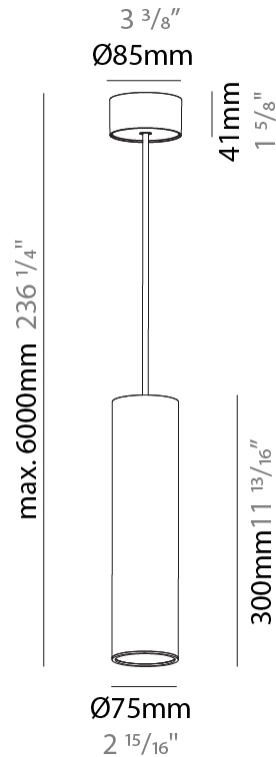

GENERAL

Series: Hangover
Subseries: Hangover Monopoint Surface Canopy
Brand: Prolicht
Division: Architectural
Mounting Type: Suspension
Mounting Location: Ceiling
Subcategory: Pendant

PHYSICAL

Shape: Cylinder
Diameter (mm): 75
Diameter (in): 2 ¹⁵/₁₆
Height (mm): 300
Height (in): 11 ¹³/₁₆
Max. Overall Height (mm): 2300
Max. Overall Height (in): 90 ⁹/₁₆
Light Distribution: Direct / Indirect
Diffuser: Shine Ring 0-6
Fixture Finish: SSR / BKV / CWI / CRY / HAB / UFT / ITA / RUA / FTG / MYG / LOD / PUS / FRO / FUP / KIA / POP / BLS / SPG / MEY / GOH / GUM / CHC / COM / ABZ / JAG / OBR / MOS / ROR
Fixture Material: Aluminum
Cable Details: 2000mm / 6000mm Cable in White / Black / Orange / Red

ELECTRICAL

Lamp Type: LED (Zhaga Standard)
Input Wattage (W): 20.8
Total Output Wattage (W): 19
Dimming: Tri-Mode (Non-Dimming and Phase Dimming (120Vac only) and 0-10V Dimming)
Driver Included: Yes
Driver Location: External
Driver Type: Constant Current - Universal
Driver Class: Class 2
Housing: ENCP3
Input Voltage (V): 120 - 277
Constant Current (MA): 500

LED

Number of LEDs: 2
Color Temperature (°K): 2700 / 3000 / 4000
Max. Delivered Lumen (lm): 1821
CRI: >90 CRI
Efficiency (%): 86
Lamp Life (hrs): 50000

OPTICAL

Reflector°: 18 / 36 / 52

RATINGS AND CERTIFICATIONS

Certified By: Certified for North American Standards
IP rating: IP20