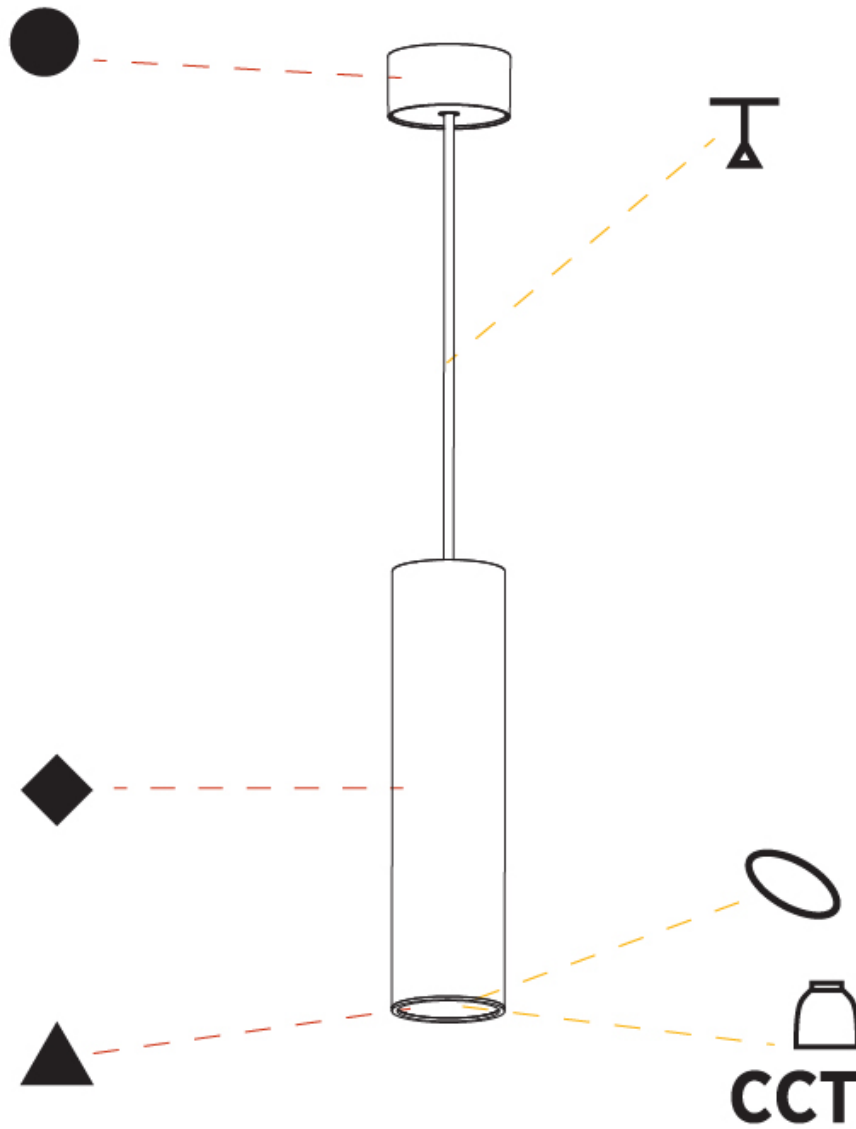

HANGOVER MONOPOINT SURFACE CANOPY SUSPENSION

A300167-

PROJECT	_____
TYPE	_____
SPECIFIER	_____
QUANTITY	_____
DATE	_____