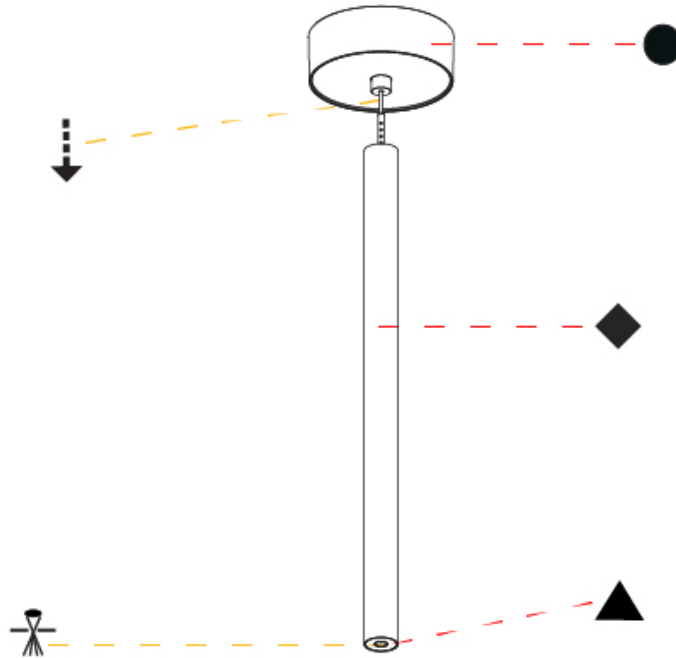

OPTICAL

Optic°: 24 / 32 / 34 / 55 / 58

RATINGS AND CERTIFICATIONS

Certified By: Certified for North American Standards
 IP rating: IP20

HANGOVER PLUG MONOPOINT SURFACE CANOPY SUSPENSION

A30846-

PROJECT
TYPE
SPECIFIER
QUANTITY
DATE