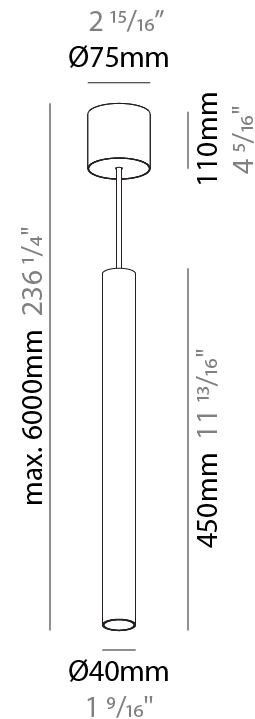

GENERAL

Series: Hangover
Subseries: Hangover Monopoint Surface Canopy
Brand: Prolicht
Division: Architectural
Mounting Type: Suspension
Mounting Location: Ceiling
Subcategory: Pendant

PHYSICAL

Shape: Cylinder
Diameter (mm): 40
Diameter (in): 1 9/16
Height (mm): 450
Height (in): 17 13/16
Max. Overall Height (mm): 2450
Max. Overall Height (in): 96 7/16
Light Distribution: Downlight
Diffuser: Shine Ring 0-6
Fixture Finish: SSR / BKV / CWI / CRY / HAB / UFT / ITA / RUA / FTG / MYG / LOD / PUS / FRO / FUP / KIA / POP / BLS / SPG / MEY / GOH / GUM / CHC / COM / ABZ / JAG / OBR / MOS / ROR
Fixture Material: Aluminum
Cable Details: 2000mm / 6000mm Cable in White / Black / Orange / Red

ELECTRICAL

Lamp Type: LED (Zhaga Standard)
Input Wattage (W): 10.9
Total Output Wattage (W): 9
Dimming: Non-Dimmable
Driver Included: Yes
Driver Location: Integrated
Driver Type: Constant Current
Driver Class: Class 2
Housing: ENCP3
Input Voltage (V): 120
Constant Current (mA): 500
Upon Request: Remote: 0-10Vdc dimming / Phase dimming 120Vac

LED

Number of LEDs: 1
Color Temperature (°K): 2700 / 3000 / 4000
Max. Delivered Lumen (lm): 842
CRI: >90 CRI
Efficiency (%): 86
Lamp Life (hrs): 50000
Upon Request: ***3500K available in minimum quantities (larger quantities upon request)

OPTICAL

Reflector: 40 / 50

RATINGS AND CERTIFICATIONS

Certified By: Certified for North American Standards
IP rating: IP20