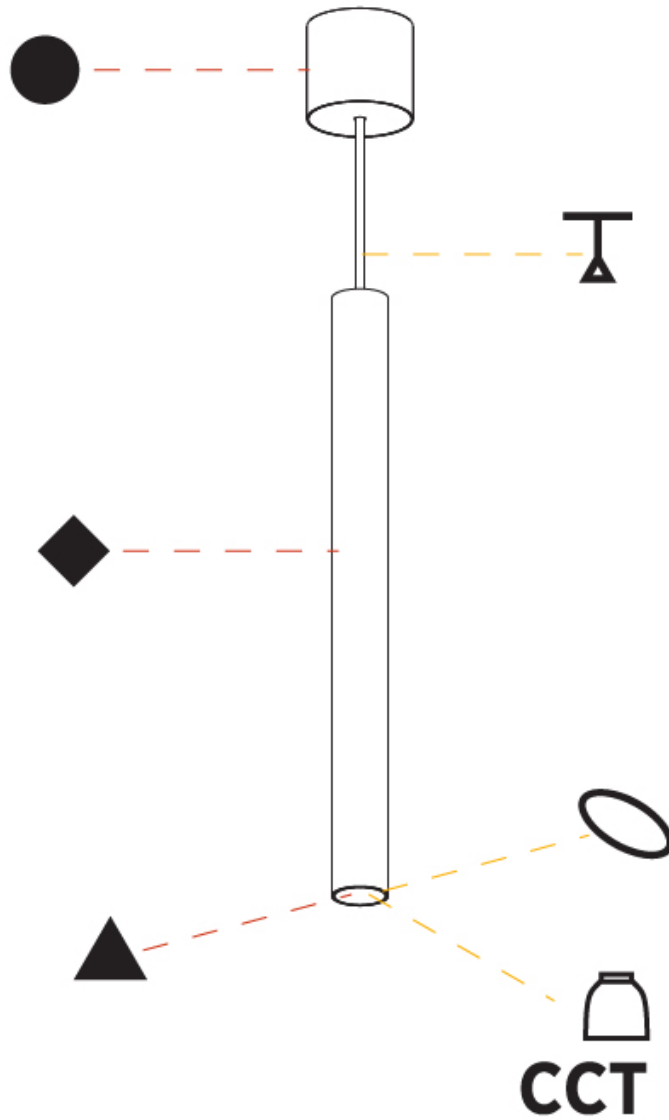

PROJECT	_____
TYPE	_____
SPECIFIER	_____
QUANTITY	_____
DATE	_____

HANGOVER MONOPOINT SURFACE CANOPY SUSPENSION

A300155-

A