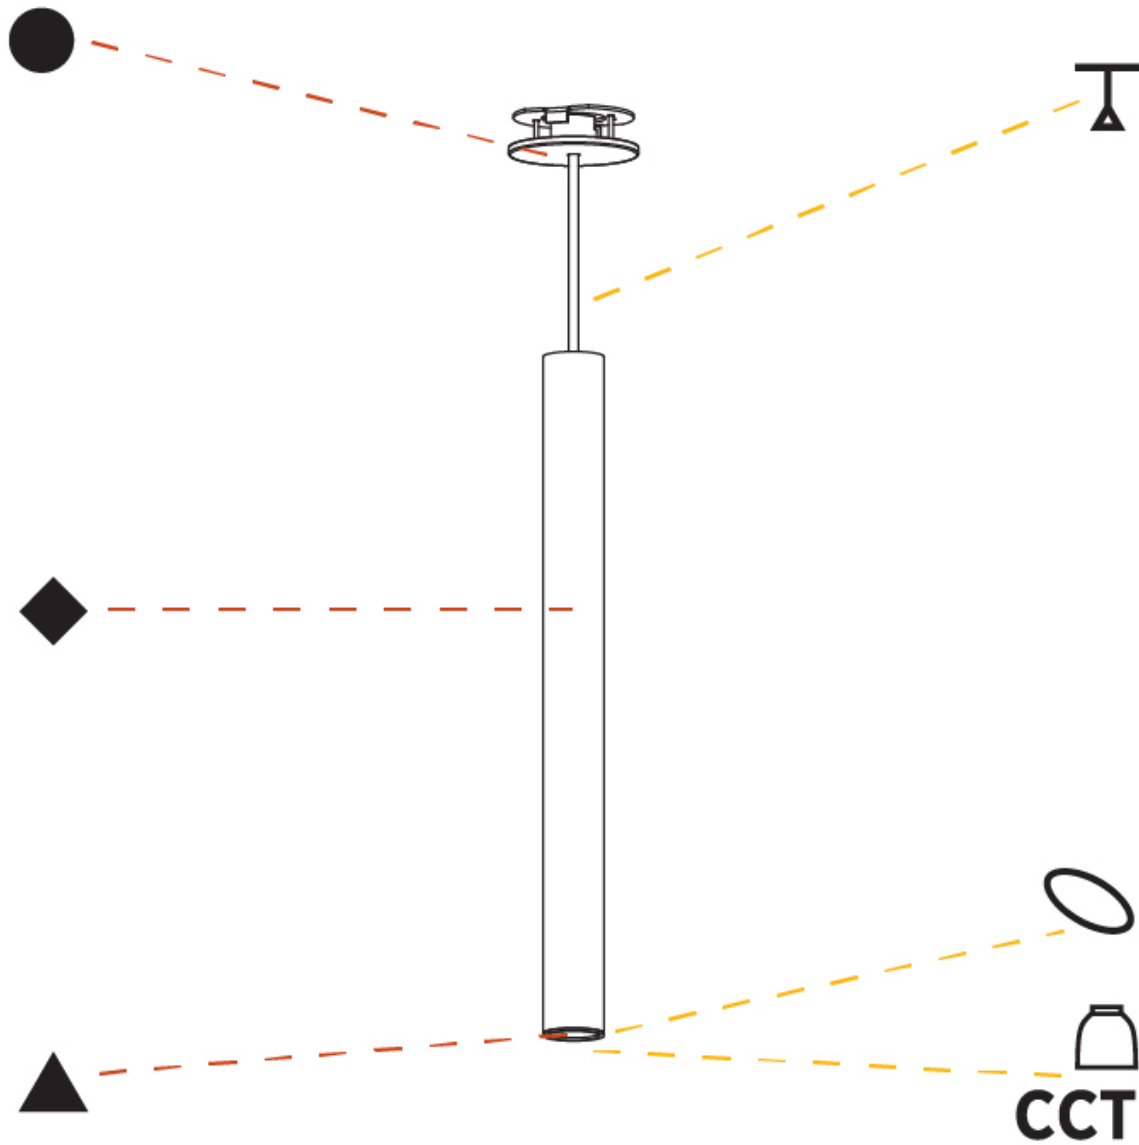

HANGOVER MONOPOINT RECESSED CANOPY SUSPENSION

A300152-

PROJECT
TYPE
SPECIFIER
QUANTITY
DATE