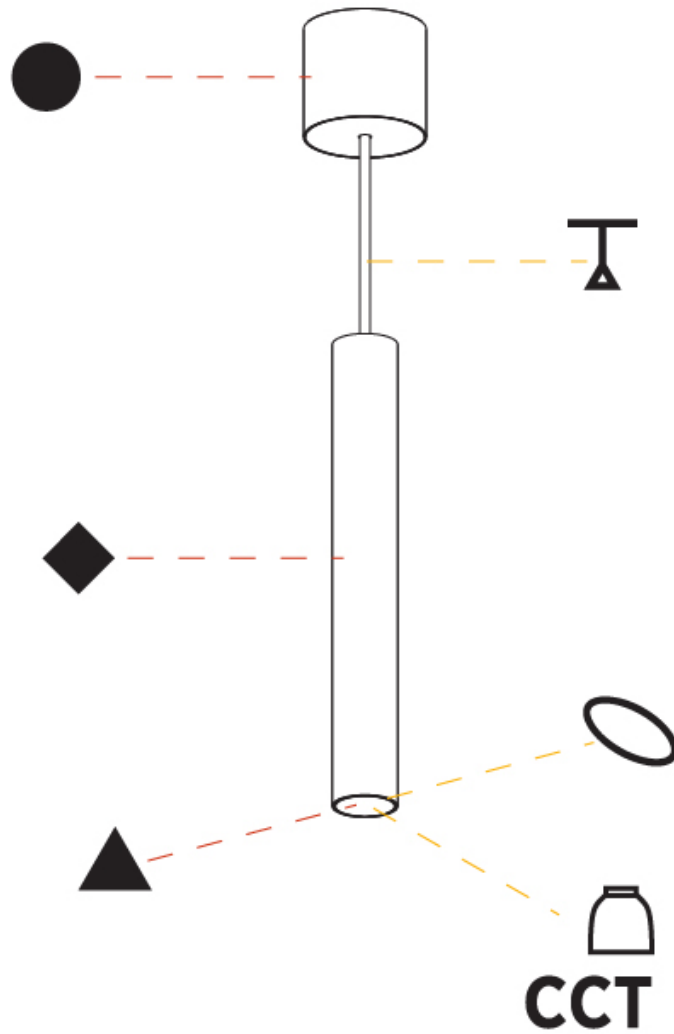

HANGOVER MONOPOINT SURFACE CANOPY SUSPENSION

A300154-

PROJECT	_____
TYPE	_____
SPECIFIER	_____
QUANTITY	_____
DATE	_____

A