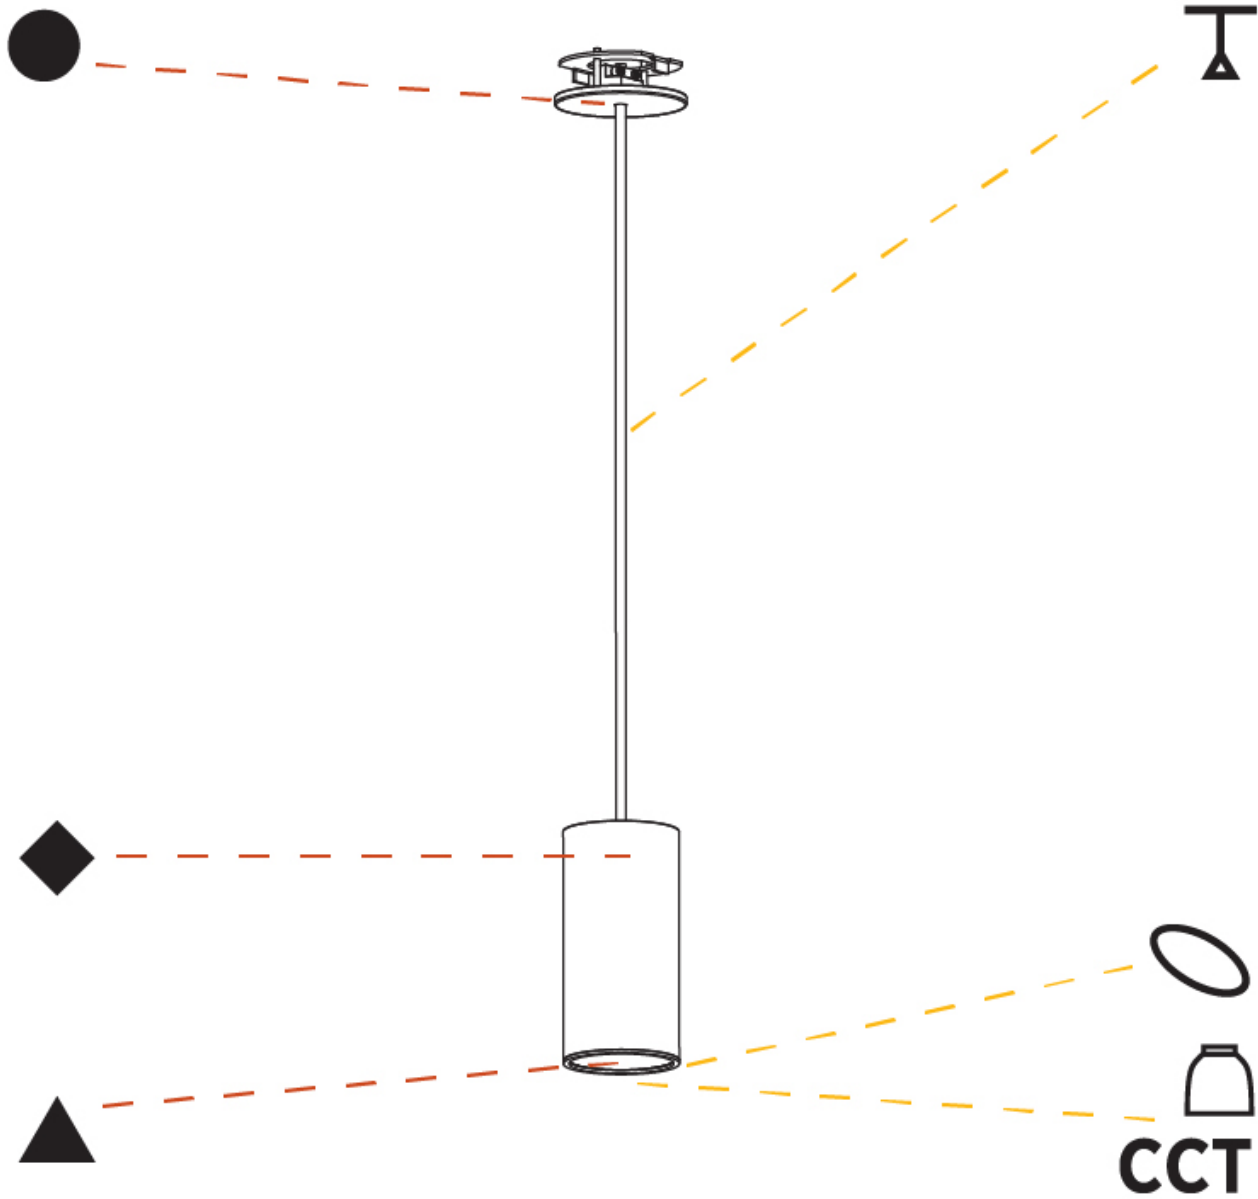

PROJECT
TYPE
SPECIFIER
QUANTITY
DATE

HANGOVER MONOPOINT RECESSED CANOPY SUSPENSION

A300150-