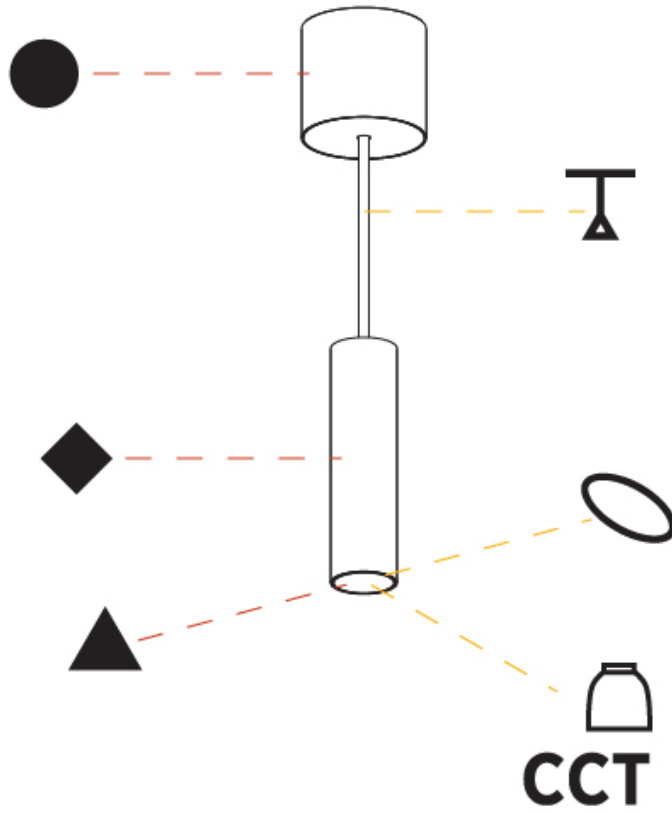

HANGOVER MONOPOINT SURFACE CANOPY SUSPENSION

A300153-

PROJECT
TYPE
SPECIFIER
QUANTITY
DATE

A