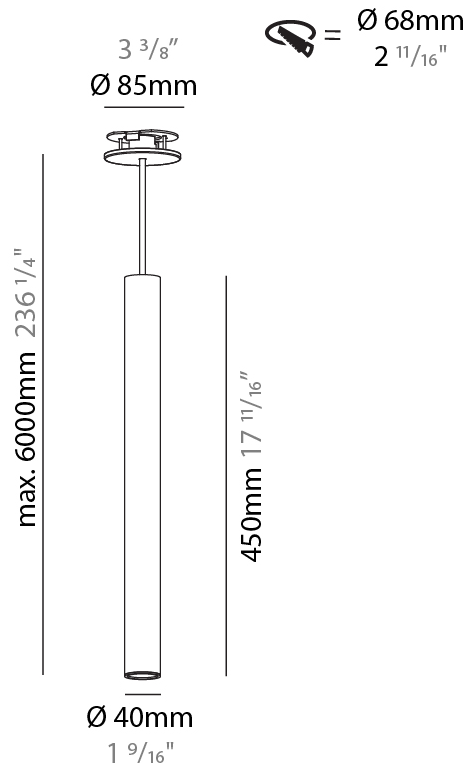

GENERAL

Series: Hangover
Subseries: Hangover Monopoint Recessed Canopy
Brand: Prolicht
Division: Architectural
Mounting Type: Suspension
Mounting Location: Ceiling
Subcategory: Pendant

PHYSICAL

Shape: Cylinder
Diameter (mm): 40
Diameter (in): 1 9/16
Height (mm): 450
Height (in): 17 11/16
Max. Overall Height (mm): 2450
Max. Overall Height (in): 96 7/16
Light Distribution: Downlight
Diffuser: Shine Ring 0-6
Fixture Finish: SSR / BKV / CWI / CRY / HAB / UFT / ITA / RUA / FTG / MYG / LOD / PUS / FRO / FUP / KIA / POP / BLS / SPG / MEY / GOH / GUM / CHC / COM / ABZ / JAG / OBR / MOS / ROR
Fixture Material: Aluminum
Cable Details: 2000mm / 6000mm Cable in White / Black / Orange / Red
Cut-out Measurements: 68mm / 2 11/16"

ELECTRICAL

Lamp Type: LED (Zhaga Standard)
Input Wattage (W): 10.9
Total Output Wattage (W): 9
Dimming: Non-Dimmable
Driver Included: Yes
Driver Location: Integrated
Driver Type: Constant Current
Driver Class: Class 2
Input Voltage (V): 120
Constant Current (MA): 500
Upon Request: Remote: 0-10Vdc dimming / Phase dimming 120Vac

LED

Number of LEDs: 1
Color Temperature (°K): 2700 / 3000 / 4000
Max. Delivered Lumen (lm): 842
CRI: >90 CRI
Lamp Life (hrs): 50000
Upon Request: ***3500K available in minimum quantities (larger quantities upon request)

OPTICAL

Reflector°: 40 / 50

RATINGS AND CERTIFICATIONS

Certified By: Certified for North American Standards
IP rating: IP20