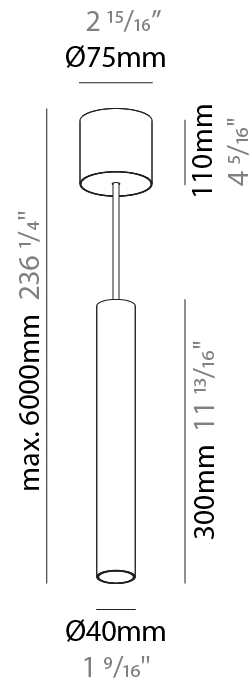

GENERAL

Series: Hangover
Subseries: Hangover Monopoint Surface Canopy
Brand: Prolicht
Division: Architectural
Mounting Type: Suspension
Mounting Location: Ceiling
Subcategory: Pendant

PHYSICAL

Shape: Cylinder
Diameter (mm): 40
Diameter (in): 1 9/16
Height (mm): 300
Height (in): 11 13/16
Max. Overall Height (mm): 2300
Max. Overall Height (in): 90 9/16
Light Distribution: Downlight
Diffuser: Shine Ring 0-6
Fixture Finish: SSR / BKV / CWI / CRY / HAB / UFT / ITA / RUA / FTG / MYG / LOD / PUS / FRO / FUP / KIA / POP / BLS / SPG / MEY / GOH / GUM / CHC / COM / ABZ / JAG / OBR / MOS / ROR
Fixture Material: Aluminum
Cable Details: 2000mm / 6000mmm Cable in White / Black / Orange / Red

ELECTRICAL

Lamp Type: LED (Zhaga Standard)
Input Wattage (W): 10.9
Total Output Wattage (W): 9
Dimming: Non-Dimmable
Driver Included: Yes
Driver Location: Integrated
Driver Type: Constant Current
Driver Class: Class 2
Input Voltage (V): 120
Constant Current (MA): 500
Upon Request: Remote: 0-10Vdc dimming / Phase dimming 120Vac

LED

Number of LEDs: 1
Color Temperature (°K): 2700 / 3000 / 4000
Max. Delivered Lumen (lm): 842
CRI: >90 CRI
Efficiency (%): 86
Lamp Life (hrs): 50000
Upon Request: ***3500K available in minimum quantities (larger quantities upon request)

OPTICAL

Reflector°: 40 / 50

RATINGS AND CERTIFICATIONS

Certified By: Certified for North American Standards
IP rating: IP20