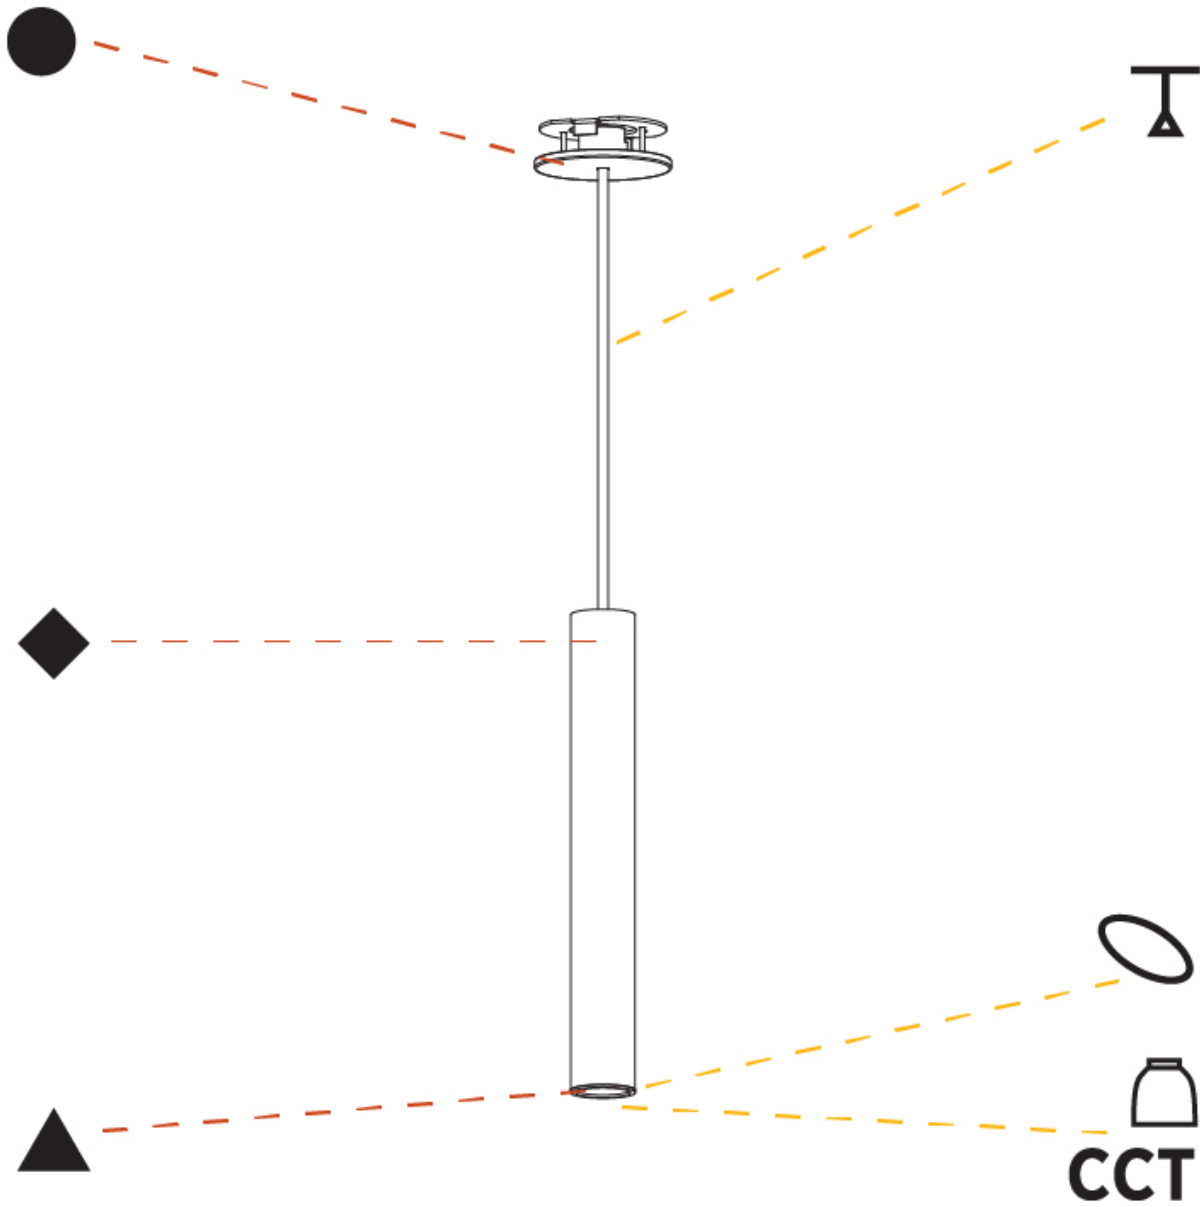

HANGOVER MONOPOINT RECESSED CANOPY SUSPENSION

A300151-

PROJECT
TYPE
SPECIFIER
QUANTITY
DATE

A