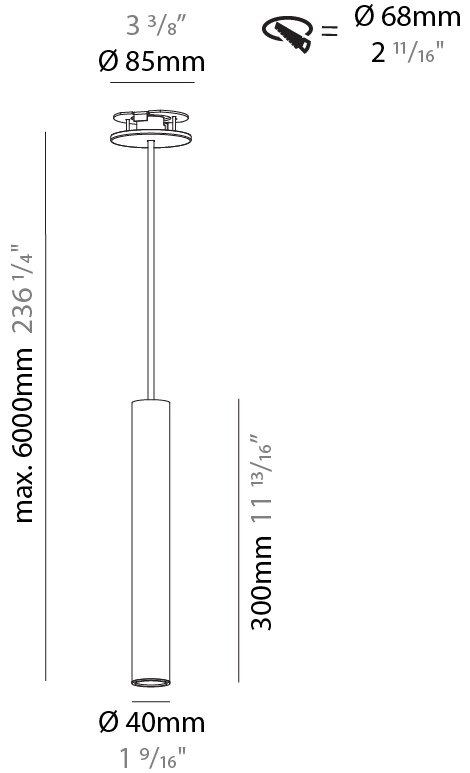

GENERAL

Series: Hangover
Subseries: Hangover Monopoint Recessed Canopy
Brand: Prolicht
Division: Architectural
Mounting Type: Suspension
Mounting Location: Ceiling
Subcategory: Pendant

PHYSICAL

Shape: Cylinder
Diameter (mm): 40
Diameter (in): 1 9/16
Height (mm): 300
Height (in): 11 13/16
Max. Overall Height (mm): 2300
Max. Overall Height (in): 90 9/16
Light Distribution: Downlight
Diffuser: Shine Ring 0-6
Fixture Finish: SSR / BKV / CWI / CRY / HAB / UFT / ITA / RUA / FTG / MYG / LOD / PUS / FRO / FUP / KIA / POP / BLS / SPG / MEY / GOH / GUM / CHC / COM / ABZ / JAG / OBR / MOS / ROR
Fixture Material: Aluminum
Cable Details: 2000mm / 6000mm Cable in White / Black / Orange / Red
Cut-out Measurements: 68mm / 2 11/16"

ELECTRICAL

Lamp Type: LED (Zhaga Standard)
Input Wattage (W): 10.9
Total Output Wattage (W): 9
Dimming: Non-Dimmable
Driver Included: Yes
Driver Location: External
Driver Type: Constant Current
Driver Class: Class 2
Input Voltage (V): 120
Constant Current (mA): 500
Upon Request: Remote: 0-10Vdc dimming / Phase dimming 120Vac

LED

Number of LEDs: 1
Color Temperature (°K): 2700 / 3000 / 4000
Max. Delivered Lumen (lm): 842
CRI: >90 CRI
Lamp Life (hrs): 50000
Upon Request: ***3500K available in minimum quantities (larger quantities upon request)

OPTICAL

Reflector°: 40 / 50

RATINGS AND CERTIFICATIONS

Certified By: Certified for North American Standards
IP rating: IP20