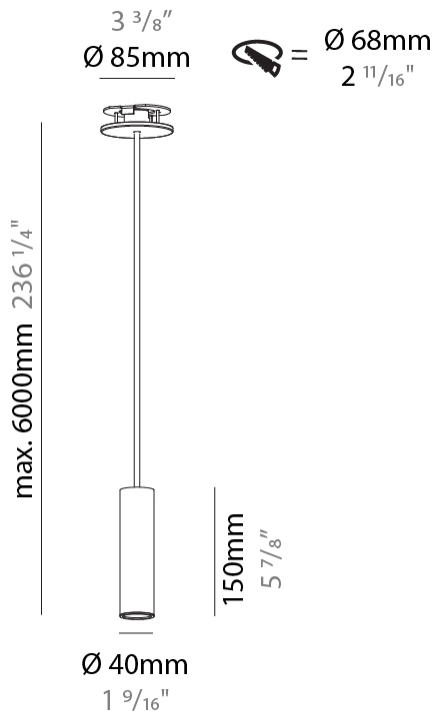

ELECTRICAL

Lamp Type: LED (Zhaga Standard)
Input Wattage (W): 10.9
Total Output Wattage (W): 9
Dimming: Non-Dimmable
Driver Included: Yes
Driver Location: External
Driver Type: Constant Current
Driver Class: Class 2
Input Voltage (V): 120
Constant Current (MA): 500
Upon Request: Remote: 0-10Vdc dimming / Phase dimming 120Vac

LED

Number of LEDs: 1
Color Temperature (°K): 2700 / 3000 / 4000
Max. Delivered Lumen (lm): 842
CRI: >90 CRI
Lamp Life (hrs): 50000
Upon Request: ***3500K available in minimum quantities (larger quantities upon request)

OPTICAL

Reflector: 40 / 50

RATINGS AND CERTIFICATIONS

Certified By: Certified for North American Standards

© 2024, T 1800-388-3382, F 416-247-9319, www.zaneen.com

Available for International specifications by adding 'INT' at the end of the existing Model #. For assistance on 'custom' specifications, contact zteam@zaneen.com. In a constant effort to supply the best product, we reserve the right to change specifications or materials without notice. The most recent specification sheets are found at zaneen.com