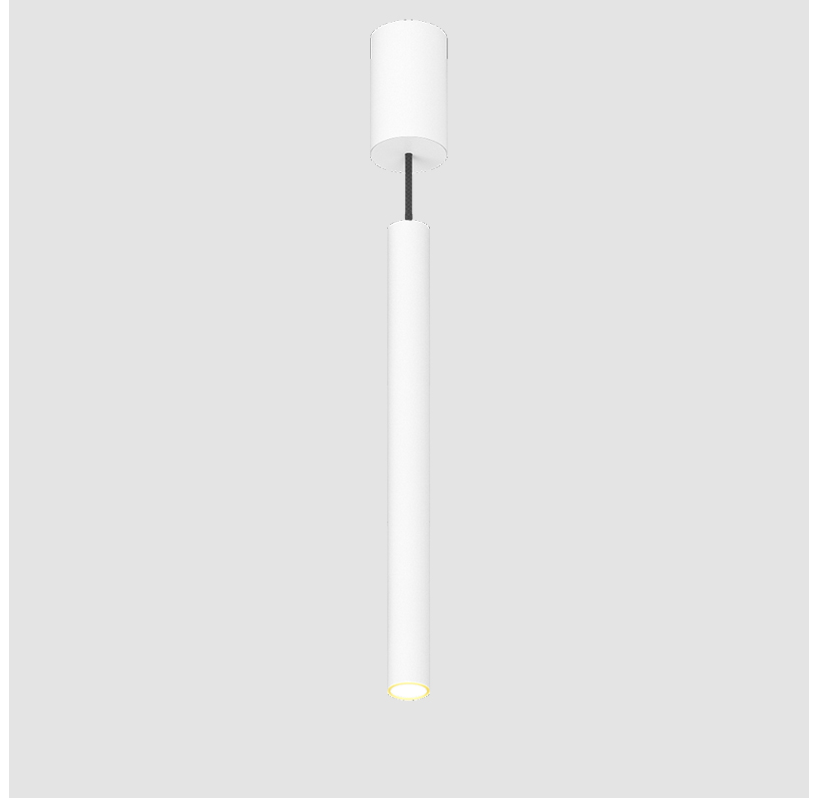

GENERAL

Series: Hangover
Subseries: Hangover Monopoint Surface Canopy
Brand: Prolicht
Division: Architectural
Mounting Type: Suspension
Mounting Location: Ceiling
Subcategory: Pendant

PHYSICAL

Shape: Cylinder
Diameter (mm): 40
Diameter (in): 1 9/16
Height (mm): 450
Height (in): 17 13/16
Max. Overall Height (mm): 2450
Max. Overall Height (in): 96 7/16
Light Distribution: Downlight
Diffuser: Shine Ring 0-6
Fixture Finish: SSR / BKV / CWI / CRY / HAB / UFT / ITA / RUA / FTG / MYG / LOD / PUS / FRO / FUP / KIA / POP / BLS / SPG / MEY / GOH / GUM / CHC / COM / ABZ / JAG / OBR / MOS / ROR
Fixture Material: Aluminum
Cable Details: 2000mm / 6000mm Cable in White / Black / Orange / Red

ELECTRICAL

Lamp Type: LED (Zhaga Standard)
Input Wattage (W): 10.9
Total Output Wattage (W): 9
Dimming: Non-Dimmable
Driver Included: Yes
Driver Location: Integrated
Driver Type: Constant Current
Driver Class: Class 2
Housing: ENCP3
Input Voltage (V): 120
Constant Current (mA): 500
Upon Request: Remote: 0-10Vdc dimming / Phase dimming 120Vac

LED

Number of LEDs: 1
Color Temperature (°K): 2700 / 3000 / 4000
Max. Delivered Lumen (lm): 842
CRI: >90 CRI
Efficiency (%): 86
Lamp Life (hrs): 50000
Upon Request: ***3500K available in minimum quantities (larger quantities upon request)

OPTICAL

Reflector: 40 / 50

RATINGS AND CERTIFICATIONS

Certified By: Certified for North American Standards
IP rating: IP20