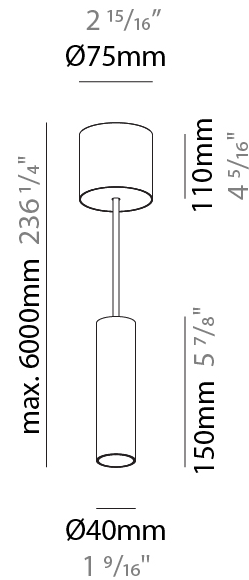

GENERAL

Series: Hangover
Subseries: Hangover Monopoint Surface Canopy
Brand: Prolicht
Division: Architectural
Mounting Type: Suspension
Mounting Location: Ceiling
Subcategory: Pendant

PHYSICAL

Shape: Cylinder
Diameter (mm): 40
Diameter (in): 1 9/16
Height (mm): 150
Height (in): 5 7/8
Max. Overall Height (mm): 2150
Max. Overall Height (in): 84 5/8
Light Distribution: Downlight
Weight (kg): 0.75
Weight (lbs): 1.65
Diffuser: Shine Ring 0-6
Fixture Finish: SSR / BKV / CWI / CRY / HAB / UFT / ITA / RUA / FTG / MYG / LOD / PUS / FRO / FUP / KIA / POP / BLS / SPG / MEY / GOH / GUM / CHC / COM / ABZ / JAG / OBR / MOS / ROR
Fixture Material: Aluminum
Cable Details: 2000mm / 6000mm Cable in White / Black / Orange / Red

ELECTRICAL

Lamp Type: LED (Zhaga Standard)
Input Wattage (W): 10.9
Total Output Wattage (W): 9
Dimming: Non-Dimmable
Driver Included: Yes
Driver Location: Integrated
Driver Type: Constant Current
Driver Class: Class 2
Input Voltage (V): 120
Constant Current (MA): 500
Upon Request: Remote: 0-10Vdc dimming / Phase dimming 120Vac

LED

Number of LEDs: 1
Color Temperature (°K): 2700 / 3000 / 4000
Max. Delivered Lumen (lm): 842
CRI: >90 CRI
Lamp Life (hrs): 50000

OPTICAL

Reflector: 40 / 50

RATINGS AND CERTIFICATIONS

Certified By: Certified for North American Standards
IP rating: IP20