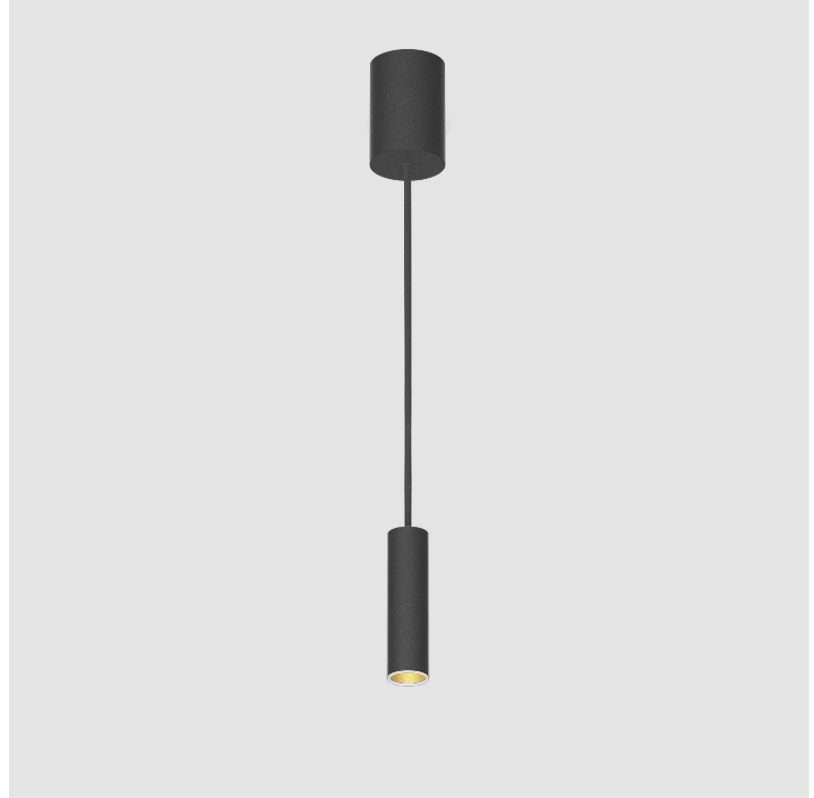

GENERAL

Series: Hangover
Subseries: Hangover Monopoint Surface Canopy
Brand: Prolicht
Division: Architectural
Mounting Type: Suspension
Mounting Location: Ceiling
Subcategory: Pendant

PHYSICAL

Shape: Cylinder
Diameter (mm): 40
Diameter (in): 1 9/16
Height (mm): 150
Height (in): 5 7/8
Max. Overall Height (mm): 2150
Max. Overall Height (in): 84 5/8
Light Distribution: Downlight
Weight (kg): 0.75
Weight (lbs): 1.65
Diffuser: Shine Ring 0-6
Fixture Finish: SSR / BKV / CWI / CRY / HAB / UFT / ITA / RUA / FTG / MYG / LOD / PUS / FRO / FUP / KIA / POP / BLS / SPG / MEY / GOH / GUM / CHC / COM / ABZ / JAG / OBR / MOS / ROR
Fixture Material: Aluminum
Cable Details: 2000mm / 6000mm Cable in White / Black / Orange / Red

ELECTRICAL

Lamp Type: LED (Zhaga Standard)
Input Wattage (W): 10.9
Total Output Wattage (W): 9
Dimming: Non-Dimmable
Driver Included: Yes
Driver Location: Integrated
Driver Type: Constant Current
Driver Class: Class 2
Input Voltage (V): 120
Constant Current (MA): 500
Upon Request: Remote: 0-10Vdc dimming / Phase dimming 120Vac

LED

Number of LEDs: 1
Color Temperature (°K): 2700 / 3000 / 4000
Max. Delivered Lumen (lm): 842
CRI: >90 CRI
Lamp Life (hrs): 50000

OPTICAL

Reflector: 40 / 50

RATINGS AND CERTIFICATIONS

Certified By: Certified for North American Standards
IP rating: IP20