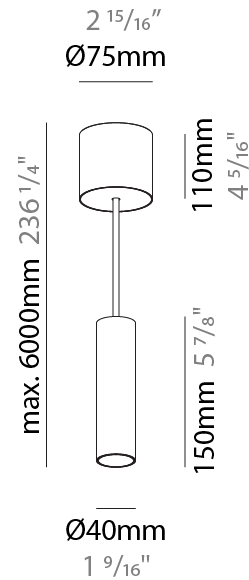

GENERAL

Series: Hangover
Subseries: Hangover Monopoint Surface Canopy
Brand: Prolicht
Division: Architectural
Mounting Type: Suspension
Mounting Location: Ceiling
Subcategory: Pendant

PHYSICAL

Shape: Cylinder
Diameter (mm): 40
Diameter (in): 1 9/16
Height (mm): 150
Height (in): 5 7/8
Max. Overall Height (mm): 2150
Max. Overall Height (in): 84 5/8
Light Distribution: Downlight
Weight (kg): 0.75
Weight (lbs): 1.65
Diffuser: Shine Ring 0-6
Fixture Finish: SSR / BKV / CWI / CRY / HAB / LAG / UFT / ITA / RUA / RUR / MIC / FTG / MYG / TWT / LOD / PUS / FRO / FUP / KIA / POP / BLS / SPG / MEY / GOH / GUM / CHC / COM / ABZ / JAG / OBR / MOS / ROR
Fixture Material: Aluminum
Cable Details: 2000mm / 6000mm Cable in White / Black / Orange / Red

ELECTRICAL

Lamp Type: LED (Zhaga Standard)
Input Wattage (W): 10.9
Total Output Wattage (W): 9
Dimming: Non-Dimmable
Driver Included: Yes
Driver Location: Integrated
Driver Type: Constant Current
Driver Class: Class 2
Input Voltage (V): 120
Constant Current (MA): 500
Upon Request: Remote: 0-10Vdc dimming / Phase dimming 120Vac

LED

Number of LEDs: 1
Color Temperature (°K): 2700 / 3000 / 4000
Max. Delivered Lumen (lm): 842
CRI: >90 CRI
Lamp Life (hrs): 50000

OPTICAL

Reflector: 40 / 50

RATINGS AND CERTIFICATIONS

Certified By: Certified for North American Standards
IP rating: IP20