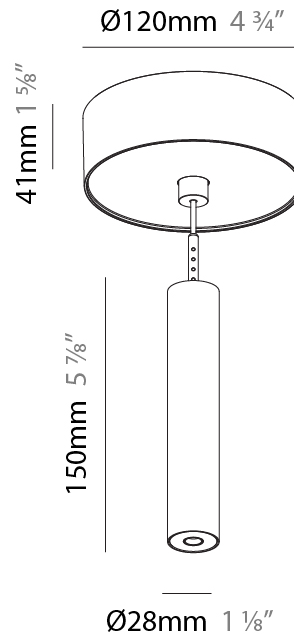

Series: Hangover
Subseries: Hangover Plug Monopoint Surface Canopy
Brand: Prolight
Division: Architectural
Mounting Type: Suspension
Mounting Location: Ceiling
Subcategory: Pendant

PHYSICAL

Shape: Cylinder
Diameter (mm): 28
Diameter (in): 1 1/8
Height (mm): 150
Height (in): 5 7/8
Max. Overall Height (mm): 2150
Max. Overall Height (in): 84 3/8
Light Distribution: Downlight
Weight (kg): 0.422
Weight (lbs): 0.93
Fixture Finish: [SSR / BKV / CWI / CRY / HAB / LAG / UFT / ITA / RUA / RUR / MIC / FTG / MYG / TWT / LOD / PUS / FRO / FUP / KIA / POP / BLS / SPG / MEY / GOH / GUM / CHC / COM / ABZ / JAG / OBR / MOS / ROR](#)
Fixture Material: Aluminum
Cable Details: [2000mm or 4000mm Black Cable](#)

ELECTRICAL

Lamp Type: LED (Zhaga Standard)
Input Wattage (W): 6.6
Total Output Wattage (W): 6
Dimming: Tri-Mode (Non-Dimming and Phase Dimming (120Vac only) and 0-10V Dimming)
Driver Included: Yes
Driver Location: External
Driver Type: Constant Current - Universal
Driver Class: Class 2
Housing: ENCP3 w/Quick Connect
Input Voltage (V): 120 - 277
Constant Current (MA): 500

LED

Number of LEDs: 1
Color Temperature (°K): [2700 / 3000 / 4000](#)
Max. Delivered Lumen (lm): 330 / 360 / 380
CRI: >90 CRI
Efficiency (%): 86
Lamp Life (hrs): 50000
Upon Request: ***3500K available in minimum quantities (larger quantities upon request)

OPTICAL

Optic°: [24 / 32 / 34 / 55 / 58](#)

RATINGS AND CERTIFICATIONS

Certified By: Certified for North American Standards
IP rating: IP20