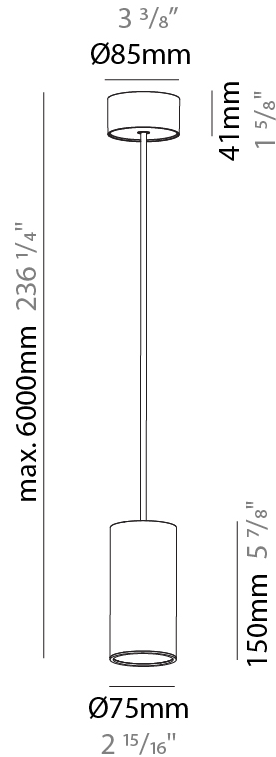

GENERAL

Series: Hangover
Subseries: Hangover Monopoint Surface Canopy
Brand: Prolicht
Division: Architectural
Mounting Type: Suspension
Mounting Location: Ceiling
Subcategory: Pendant

PHYSICAL

Shape: Cylinder
Diameter (mm): 75
Diameter (in): 2 ¹⁵/₁₆
Height (mm): 150
Height (in): 5 ⁷/₈
Max. Overall Height (mm): 2150
Max. Overall Height (in): 84 ⁵/₈
Light Distribution: Direct / Indirect
Diffuser: Shine Ring 0-6
Fixture Finish: SSR / BKV / CWI / CRY / HAB / LAG / UFT / ITA / RUA / RUR / MIC / FTG / MYG / TWT / LOD / PUS / FRO / FUP / KIA / POP / BLS / SPG / MEY / GOH / GUM / CHC / COM / ABZ / JAG / OBR / MOS / ROR
Fixture Material: Aluminum
Cable Details: 2000mm / 6000mmm Cable in White / Black / Orange / Red

ELECTRICAL

Lamp Type: LED (Zhaga Standard)
Input Wattage (W): 10.9
Total Output Wattage (W): 9
Dimming: Non-Dimmable
Driver Included: Yes
Driver Location: Integrated
Driver Type: Constant Current
Driver Class: Class 2
Housing: ENCP3
Input Voltage (V): 120
Constant Current (MA): 500
Upon Request: Remote: 0-10Vdc dimming / Phase dimming 120Vac

LED

Number of LEDs: 2
Color Temperature (°K): 2700 / 3000 / 4000
Max. Delivered Lumen (lm): 911
CRI: >90 CRI
Efficiency (%): 86
Lamp Life (hrs): 50000

OPTICAL

Reflector: 18 / 36 / 52

RATINGS AND CERTIFICATIONS

Certified By: Certified for North American Standards
IP rating: IP20