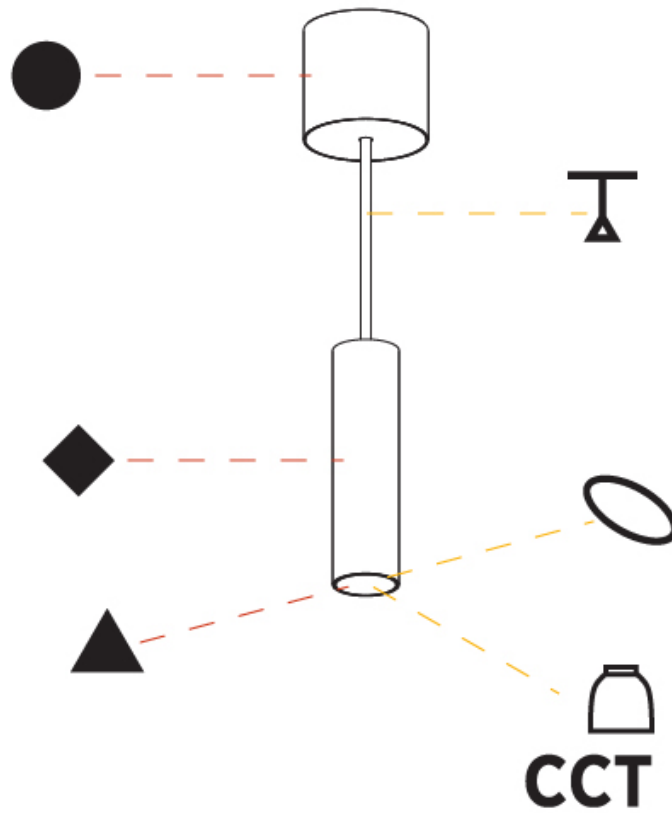

HANGOVER MONOPOINT SURFACE CANOPY SUSPENSION

A300153-

PROJECT

TYPE

SPECIFIER

QUANTITY

DATE

A