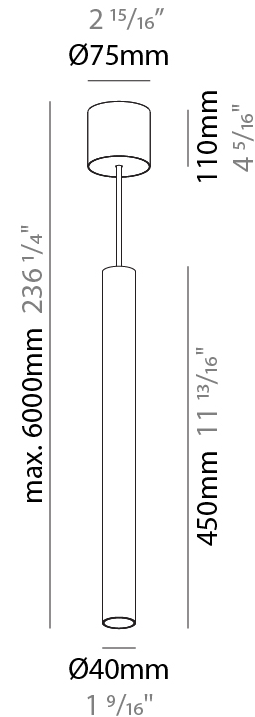

GENERAL

Series: Hangover
Subseries: Hangover Monopoint Surface Canopy
Brand: Prolicht
Division: Architectural
Mounting Type: Suspension
Mounting Location: Ceiling
Subcategory: Pendant

PHYSICAL

Shape: Cylinder
Diameter (mm): 40
Diameter (in): 1 9/16
Height (mm): 450
Height (in): 17 13/16
Max. Overall Height (mm): 2450
Max. Overall Height (in): 96 7/16
Light Distribution: Downlight
Diffuser: Shine Ring 0-6
Fixture Finish: SSR / BKV / CWI / CRY / HAB / UFT / ITA / RUA / FTG / MYG / LOD / PUS / FRO / FUP / KIA / POP / BLS / SPG / MEY / GOH / GUM / CHC / COM / ABZ / JAG / OBR / MOS / ROR
Fixture Material: Aluminum
Cable Details: 2000mm / 6000mm Cable in White / Black / Orange / Red

ELECTRICAL

Lamp Type: LED (Zhaga Standard)
Input Wattage (W): 10.9
Total Output Wattage (W): 9
Dimming: Non-Dimmable
Driver Included: Yes
Driver Location: Integrated
Driver Type: Constant Current
Driver Class: Class 2
Housing: ENCP3
Input Voltage (V): 120
Constant Current (mA): 500
Upon Request: Remote: 0-10Vdc dimming / Phase dimming 120Vac

LED

Number of LEDs: 1
Color Temperature (°K): 2700 / 3000 / 4000
Max. Delivered Lumen (lm): 842
CRI: >90 CRI
Efficiency (%): 86
Lamp Life (hrs): 50000
Upon Request: ***3500K available in minimum quantities (larger quantities upon request)

OPTICAL

Reflector: 40 / 50

RATINGS AND CERTIFICATIONS

Certified By: Certified for North American Standards
IP rating: IP20