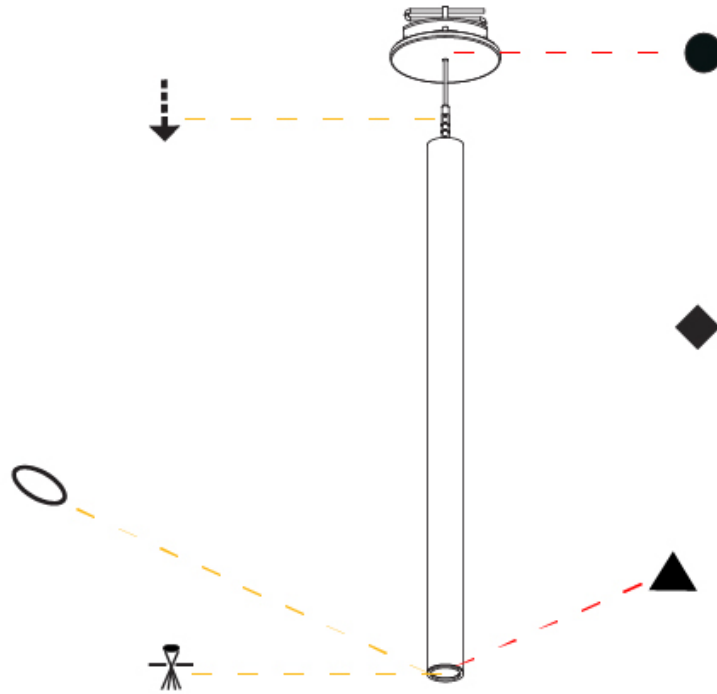

HANGOVER PLUG SHINE MONOPOINT RECESSED CANOPY SUSPENSION

A30844-

PROJECT _____

TYPE _____

SPECIFIER _____

QUANTITY _____

DATE _____

A

Shape: Cylinder
 Diameter (mm): 28
 Diameter (in): 1 1/8
 Height (mm): 450
 Height (in): 17 11/16
 Max. Overall Height (mm): 2450
 Max. Overall Height (in): 96 7/16
 Light Distribution: Downlight
 Weight (kg): 0.504
 Weight (lbs): 1.11
 Fixture Finish: [SSR / BKV / CWI / CRY / HAB / UFT / ITA / RUA / FTG / MYG / LOD / PUS / FRO / FUP / KIA / POP / BLS / SPG / MEY / GOH / GUM / CHC / COM / ABZ / JAG / OBR / MOS / ROR](#)
 Fixture Material: Aluminum
 Cable Details: [2000mm or 4000mm Black Cable](#)