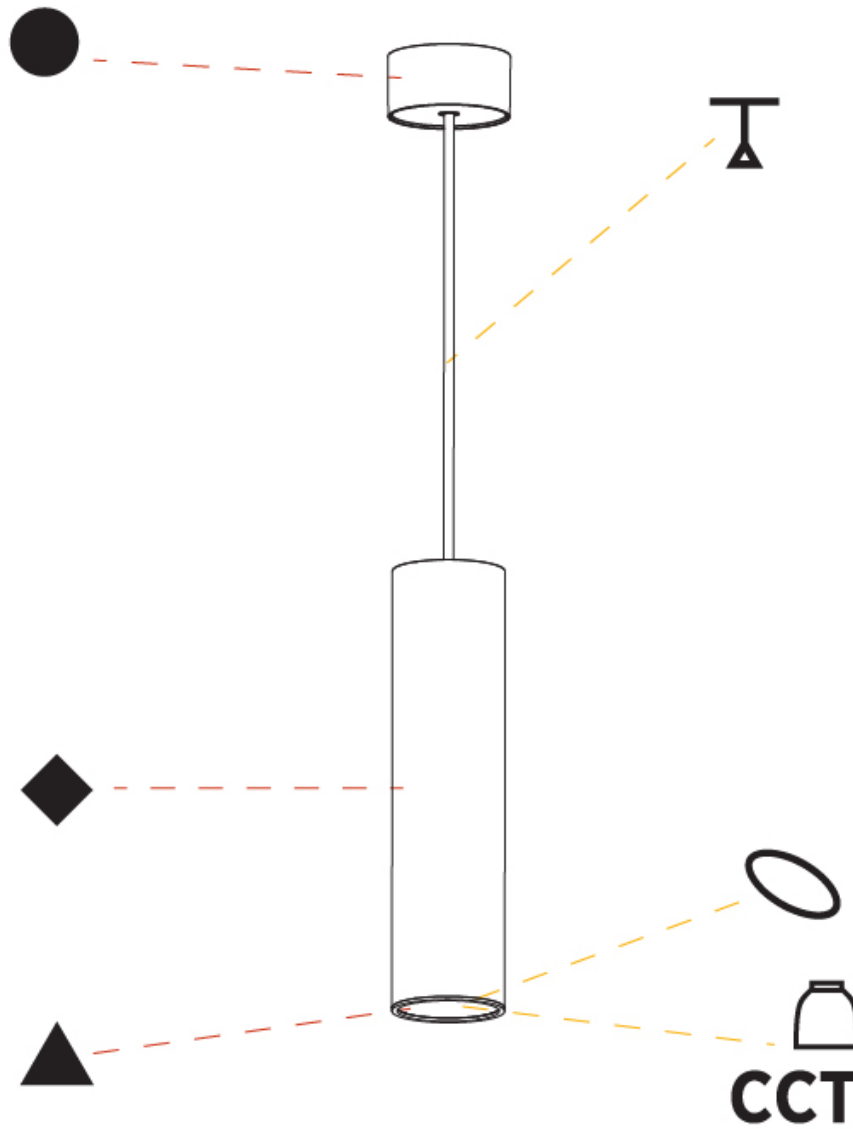

HANGOVER MONOPOINT SURFACE CANOPY SUSPENSION

A300166-

PROJECT
TYPE
SPECIFIER
QUANTITY
DATE