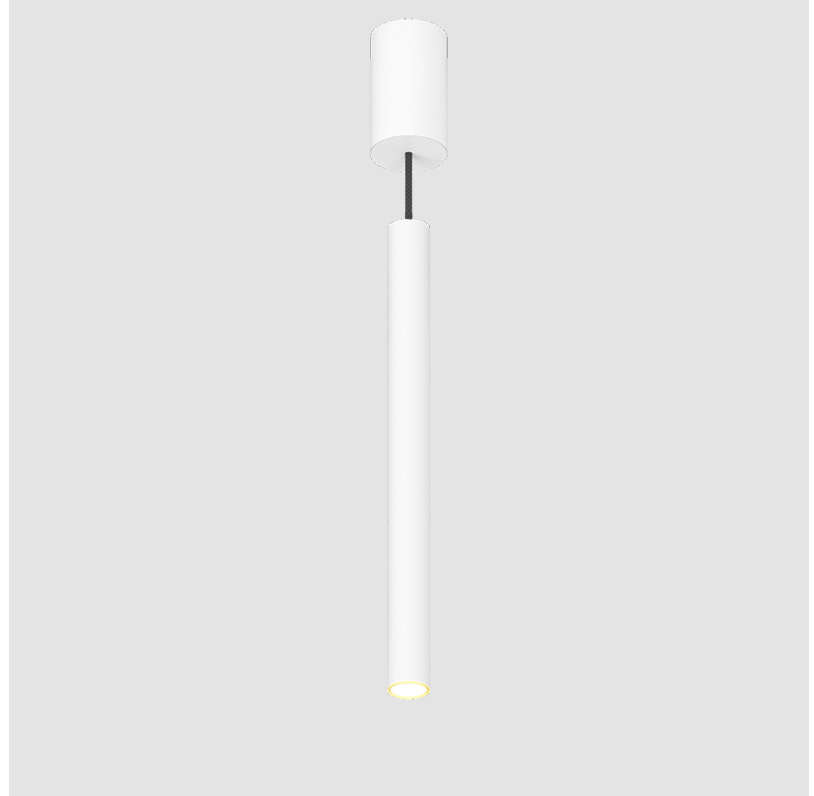

GENERAL

Series: Hangover
Subseries: Hangover Monopoint Surface Canopy
Brand: Prolicht
Division: Architectural
Mounting Type: Suspension
Mounting Location: Ceiling
Subcategory: Pendant

PHYSICAL

Shape: Cylinder
Diameter (mm): 40
Diameter (in): 1 9/16
Height (mm): 450
Height (in): 17 13/16
Max. Overall Height (mm): 2450
Max. Overall Height (in): 96 7/16
Light Distribution: Downlight
Diffuser: Shine Ring 0-6
Fixture Finish: SSR / BKV / CWI / CRY / HAB / UFT / ITA / RUA / FTG / MYG / LOD / PUS / FRO / FUP / KIA / POP / BLS / SPG / MEY / GOH / GUM / CHC / COM / ABZ / JAG / OBR / MOS / ROR
Fixture Material: Aluminum
Cable Details: 2000mm / 6000mm Cable in White / Black / Orange / Red

ELECTRICAL

Lamp Type: LED (Zhaga Standard)
Input Wattage (W): 10.9
Total Output Wattage (W): 9
Dimming: Non-Dimmable
Driver Included: Yes
Driver Location: Integrated
Driver Type: Constant Current
Driver Class: Class 2
Housing: ENCP3
Input Voltage (V): 120
Constant Current (mA): 500
Upon Request: Remote: 0-10Vdc dimming / Phase dimming 120Vac

LED

Number of LEDs: 1
Color Temperature (°K): 2700 / 3000 / 4000
Max. Delivered Lumen (lm): 842
CRI: >90 CRI
Efficiency (%): 86
Lamp Life (hrs): 50000
Upon Request: ***3500K available in minimum quantities (larger quantities upon request)

OPTICAL

Reflector: 40 / 50

RATINGS AND CERTIFICATIONS

Certified By: Certified for North American Standards
IP rating: IP20