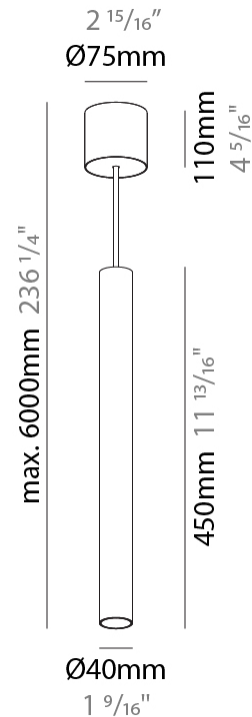

GENERAL

Series: Hangover
Subseries: Hangover Monopoint Surface Canopy
Brand: Prolicht
Division: Architectural
Mounting Type: Suspension
Mounting Location: Ceiling
Subcategory: Pendant

PHYSICAL

Shape: Cylinder
Diameter (mm): 40
Diameter (in): 1 9/16
Height (mm): 450
Height (in): 17 13/16
Max. Overall Height (mm): 2450
Max. Overall Height (in): 96 7/16
Light Distribution: Downlight
Diffuser: Shine Ring 0-6
Fixture Finish: SSR / BKV / CWI / CRY / HAB / UFT / ITA / RUA / FTG / MYG / LOD / PUS / FRO / FUP / KIA / POP / BLS / SPG / MEY / GOH / GUM / CHC / COM / ABZ / JAG / OBR / MOS / ROR
Fixture Material: Aluminum
Cable Details: 2000mm / 6000mm Cable in White / Black / Orange / Red

ELECTRICAL

Lamp Type: LED (Zhaga Standard)
Input Wattage (W): 10.9
Total Output Wattage (W): 9
Dimming: Non-Dimmable
Driver Included: Yes
Driver Location: Integrated
Driver Type: Constant Current
Driver Class: Class 2
Housing: ENCP3
Input Voltage (V): 120
Constant Current (mA): 500
Upon Request: Remote: 0-10Vdc dimming / Phase dimming 120Vac

LED

Number of LEDs: 1
Color Temperature (°K): 2700 / 3000 / 4000
Max. Delivered Lumen (lm): 842
CRI: >90 CRI
Efficiency (%): 86
Lamp Life (hrs): 50000
Upon Request: ***3500K available in minimum quantities (larger quantities upon request)

OPTICAL

Reflector: 40 / 50

RATINGS AND CERTIFICATIONS

Certified By: Certified for North American Standards
IP rating: IP20