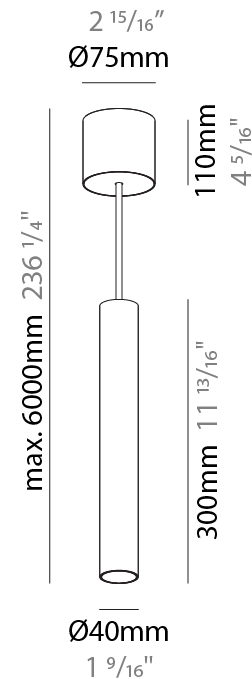

GENERAL

Series: Hangover
Subseries: Hangover Monopoint Surface Canopy
Brand: Prolicht
Division: Architectural
Mounting Type: Suspension
Mounting Location: Ceiling
Subcategory: Pendant

PHYSICAL

Shape: Cylinder
Diameter (mm): 40
Diameter (in): 1 9/16
Height (mm): 300
Height (in): 11 13/16
Max. Overall Height (mm): 2300
Max. Overall Height (in): 90 9/16
Light Distribution: Downlight
Diffuser: Shine Ring 0-6
Fixture Finish: SSR / BKV / CWI / CRY / HAB / LAG / UFT / ITA / RUA / RUR / MIC / FTG / MYG / TWT / LOD / PUS / FRO / FUP / KIA / POP / BLS / SPG / MEY / GOH / GUM / CHC / COM / ABZ / JAG / OBR / MOS / ROR
Fixture Material: Aluminum
Cable Details: 2000mm / 6000mmm Cable in White / Black / Orange / Red

ELECTRICAL

Lamp Type: LED (Zhaga Standard)
Input Wattage (W): 10.9
Total Output Wattage (W): 9
Dimming: Non-Dimmable
Driver Included: Yes
Driver Location: Integrated
Driver Type: Constant Current
Driver Class: Class 2
Input Voltage (V): 120
Constant Current (MA): 500
Upon Request: Remote: 0-10Vdc dimming / Phase dimming 120Vac

LED

Number of LEDs: 1
Color Temperature (°K): 2700 / 3000 / 4000
Max. Delivered Lumen (lm): 842
CRI: >90 CRI
Efficiency (%): 86
Lamp Life (hrs): 50000
Upon Request: ***3500K available in minimum quantities (larger quantities upon request)

OPTICAL

Reflector°: 40 / 50

RATINGS AND CERTIFICATIONS

Certified By: Certified for North American Standards
IP rating: IP20