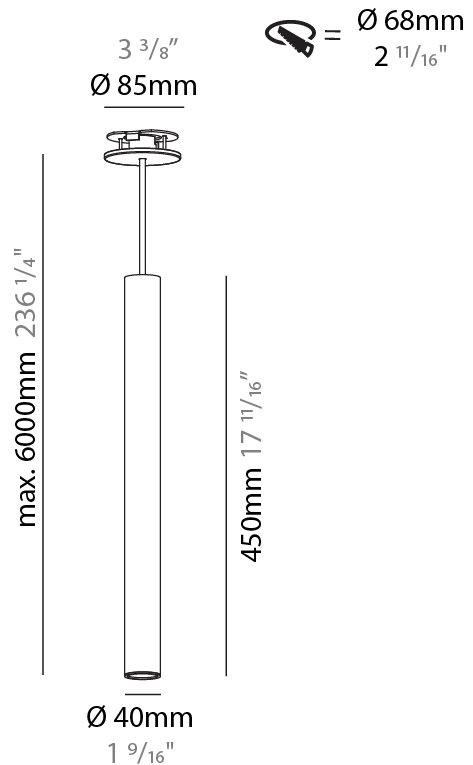

GENERAL

Series: Hangover
Subseries: Hangover Monopoint Recessed Canopy
Brand: Prolicht
Division: Architectural
Mounting Type: Suspension
Mounting Location: Ceiling
Subcategory: Pendant

PHYSICAL

Shape: Cylinder
Diameter (mm): 40
Diameter (in): 1 9/16
Height (mm): 450
Height (in): 17 11/16
Max. Overall Height (mm): 2450
Max. Overall Height (in): 96 7/16
Light Distribution: Downlight
Diffuser: Shine Ring 0-6
Fixture Finish: SSR / BKV / CWI / CRY / HAB / LAG / UFT / ITA / RUA / RUR / MIC / FTG / MYG / TWT / LOD / PUS / FRO / FUP / KIA / POP / BLS / SPG / MEY / GOH / GUM / CHC / COM / ABZ / JAG / OBR / MOS / ROR
Fixture Material: Aluminum
Cable Details: 2000mm / 6000mm Cable in White / Black / Orange / Red
Cut-out Measurements: 68mm / 2 11/16"

ELECTRICAL

Lamp Type: LED (Zhaga Standard)
Input Wattage (W): 10.9
Total Output Wattage (W): 9
Dimming: Non-Dimmable
Driver Included: Yes
Driver Location: Integrated
Driver Type: Constant Current
Driver Class: Class 2
Input Voltage (V): 120
Constant Current (MA): 500
Upon Request: Remote: 0-10Vdc dimming / Phase dimming 120Vac

LED

Number of LEDs: 1
Color Temperature (°K): 2700 / 3000 / 4000
Max. Delivered Lumen (lm): 842
CRI: >90 CRI
Lamp Life (hrs): 50000
Upon Request: ***3500K available in minimum quantities (larger quantities upon request)

OPTICAL

Reflector°: 40 / 50

RATINGS AND CERTIFICATIONS

Certified By: Certified for North American Standards
IP rating: IP20