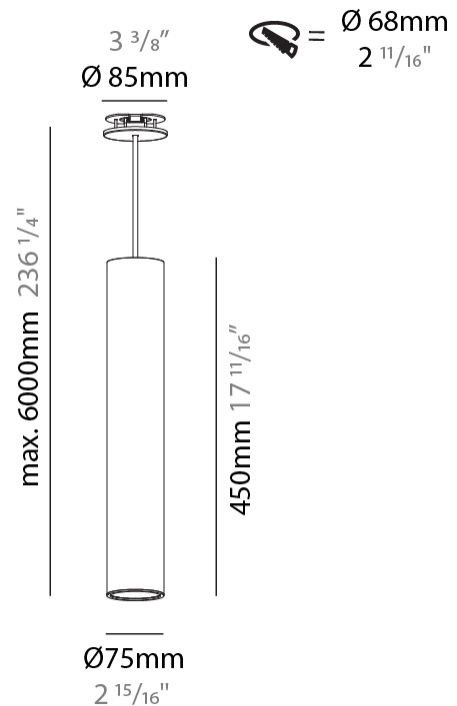

GENERAL

Series: Hangover
Subseries: Hangover Monopoint Recessed Canopy
Brand: Prolicht
Division: Architectural
Mounting Type: Suspension
Mounting Location: Ceiling
Subcategory: Pendant

PHYSICAL

Shape: Cylinder
Diameter (mm): 75
Diameter (in): 2 ¹⁵ / ₁₆
Height (mm): 450
Height (in): 17 ¹¹ / ₁₆
Max. Overall Height (mm): 2450
Max. Overall Height (in): 96 ⁷ / ₁₆
Light Distribution: Downlight
Diffuser: Shine Ring 0-6
Fixture Finish: SSR / BKV / CWI / CRY / HAB / UFT / ITA / RUA / FTG / MYG / LOD / PUS / FRO / FUP / KIA / POP / BLS / SPG / MEY / GOH / GUM / CHC / COM / ABZ / JAG / OBR / MOS / ROR
Fixture Material: Aluminum
Cable Details: 2000mm / 6000mm Cable in White / Black / Orange / Red
Cut-out Measurements: 68mm / 2 11/16"

OPTICAL

Reflector: 18 / 36 / 52

RATINGS AND CERTIFICATIONS

Certified By: Certified for North American Standards
IP rating: IP20

HANGOVER MONOPOINT RECESSED CANOPY SUSPENSION

A300161-

PROJECT
TYPE
SPECIFIER
QUANTITY
DATE

GENERAL

Series: Hangover
Subseries: Hangover Monopoint Surface Canopy
Brand: Prolicht
Division: Architectural
Mounting Type: Suspension
Mounting Location: Ceiling
Subcategory: Pendant

PHYSICAL

Shape: Cylinder
Diameter (mm): 75
Diameter (in): 2 ¹⁵ / ₁₆
Height (mm): 450
Height (in): 17 ¹¹ / ₁₆
Max. Overall Height (mm): 2450
Max. Overall Height (in): 96 ⁷ / ₁₆
Light Distribution: Downlight
Diffuser: Shine Ring 0-6
Fixture Finish: SSR / BKV / CWI / CRY / HAB / UFT / ITA / RUA / FTG / MYG / LOD / PUS / FRO / FUP / KIA / POP / BLS / SPG / MEY / GOH / GUM / CHC / COM / ABZ / JAG / OBR / MOS / ROR
Fixture Material: Aluminum
Cable Details: 2000mm / 6000mmm Cable in White / Black / Orange / Red