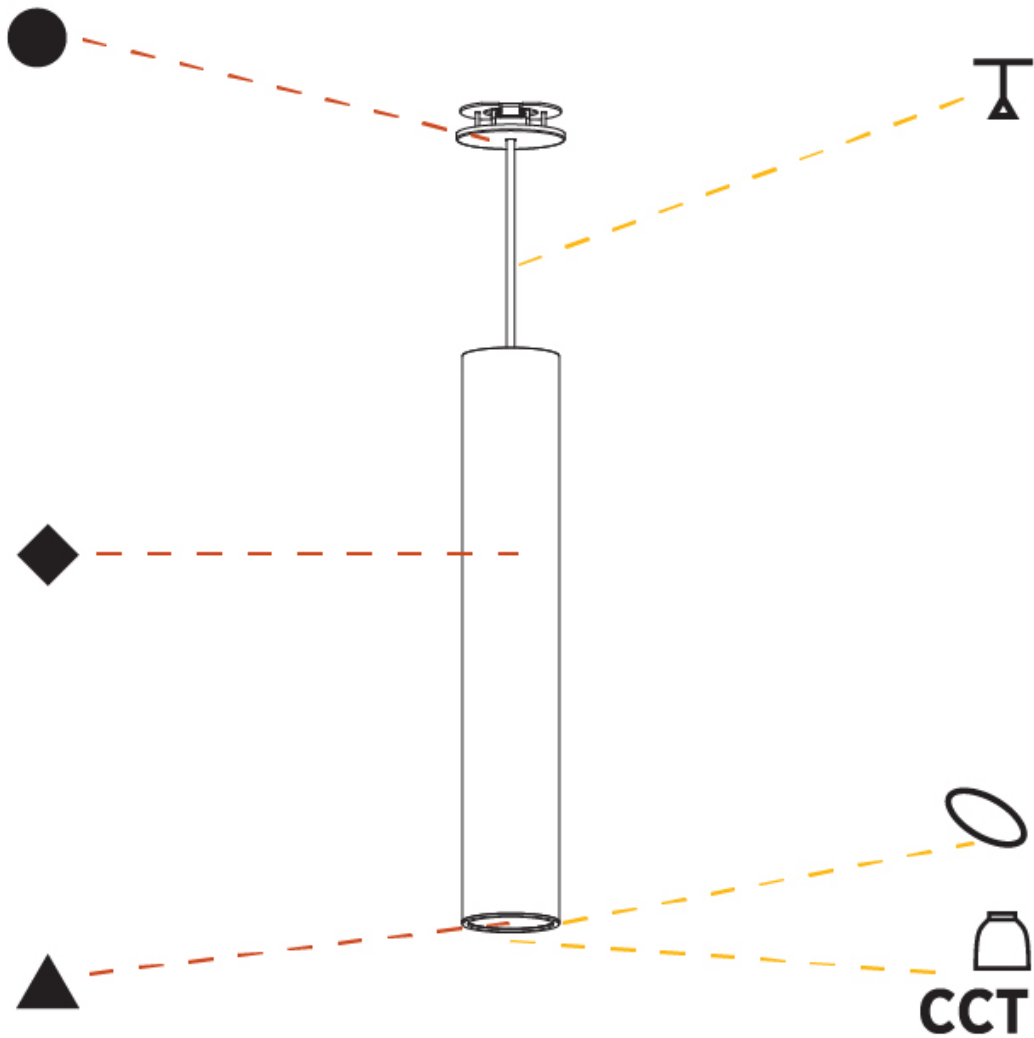

GENERAL

Series: Hangover
Subseries: Hangover Monopoint Recessed Canopy
Brand: Prolicht
Division: Architectural
Mounting Type: Suspension
Mounting Location: Ceiling
Subcategory: Pendant

PHYSICAL

Shape: Cylinder
Diameter (mm): 75
Diameter (in): 2 ¹⁵ / ₁₆
Height (mm): 450
Height (in): 17 ¹¹ / ₁₆
Max. Overall Height (mm): 2450
Max. Overall Height (in): 96 ⁷ / ₁₆
Light Distribution: Downlight
Diffuser: Shine Ring 0-6
Fixture Finish: SSR / BKV / CWI / CRY / HAB / UFT / ITA / RUA / FTG / MYG / LOD / PUS / FRO / FUP / KIA / POP / BLS / SPG / MEY / GOH / GUM / CHC / COM / ABZ / JAG / OBR / MOS / ROR
Fixture Material: Aluminum
Cable Details: 2000mm / 6000mm Cable in White / Black / Orange / Red
Cut-out Measurements: 68mm / 2 11/16"

OPTICAL

Reflector: 18 / 36 / 52

RATINGS AND CERTIFICATIONS

Certified By: Certified for North American Standards
IP rating: IP20

HANGOVER MONOPOINT RECESSED CANOPY SUSPENSION

A300161-

PROJECT
TYPE
SPECIFIER
QUANTITY
DATE

GENERAL

Series: Hangover
Subseries: Hangover Monopoint Surface Canopy
Brand: Prolicht
Division: Architectural
Mounting Type: Suspension
Mounting Location: Ceiling
Subcategory: Pendant

PHYSICAL

Shape: Cylinder
Diameter (mm): 75
Diameter (in): 2 ¹⁵ / ₁₆
Height (mm): 450
Height (in): 17 ¹¹ / ₁₆
Max. Overall Height (mm): 2450
Max. Overall Height (in): 96 ⁷ / ₁₆
Light Distribution: Downlight
Diffuser: Shine Ring 0-6
Fixture Finish: SSR / BKV / CWI / CRY / HAB / UFT / ITA / RUA / FTG / MYG / LOD / PUS / FRO / FUP / KIA / POP / BLS / SPG / MEY / GOH / GUM / CHC / COM / ABZ / JAG / OBR / MOS / ROR
Fixture Material: Aluminum
Cable Details: 2000mm / 6000mmm Cable in White / Black / Orange / Red