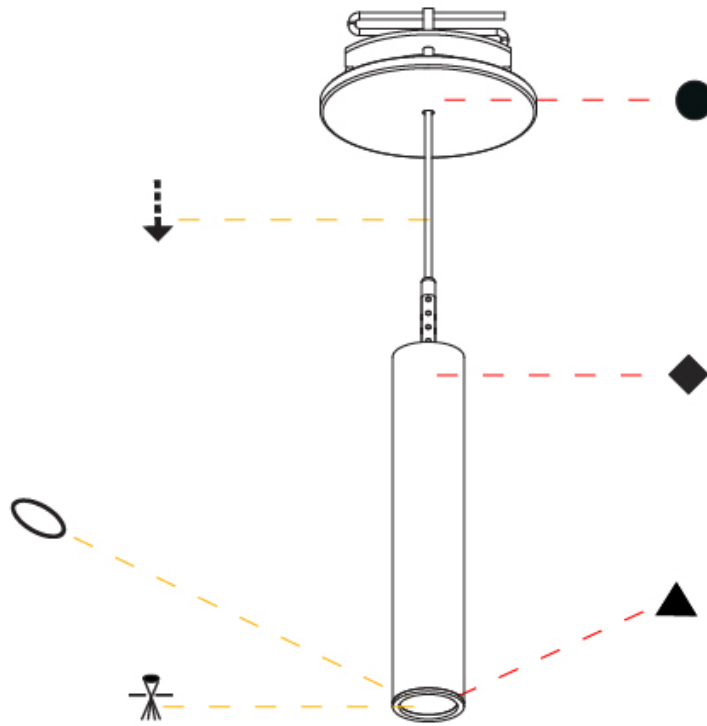

HANGOVER PLUG SHINE MONOPOINT RECESSED CANOPY SUSPENSION

A30842-

PROJECT _____

TYPE _____

SPECIFIER _____

QUANTITY _____

DATE _____

A