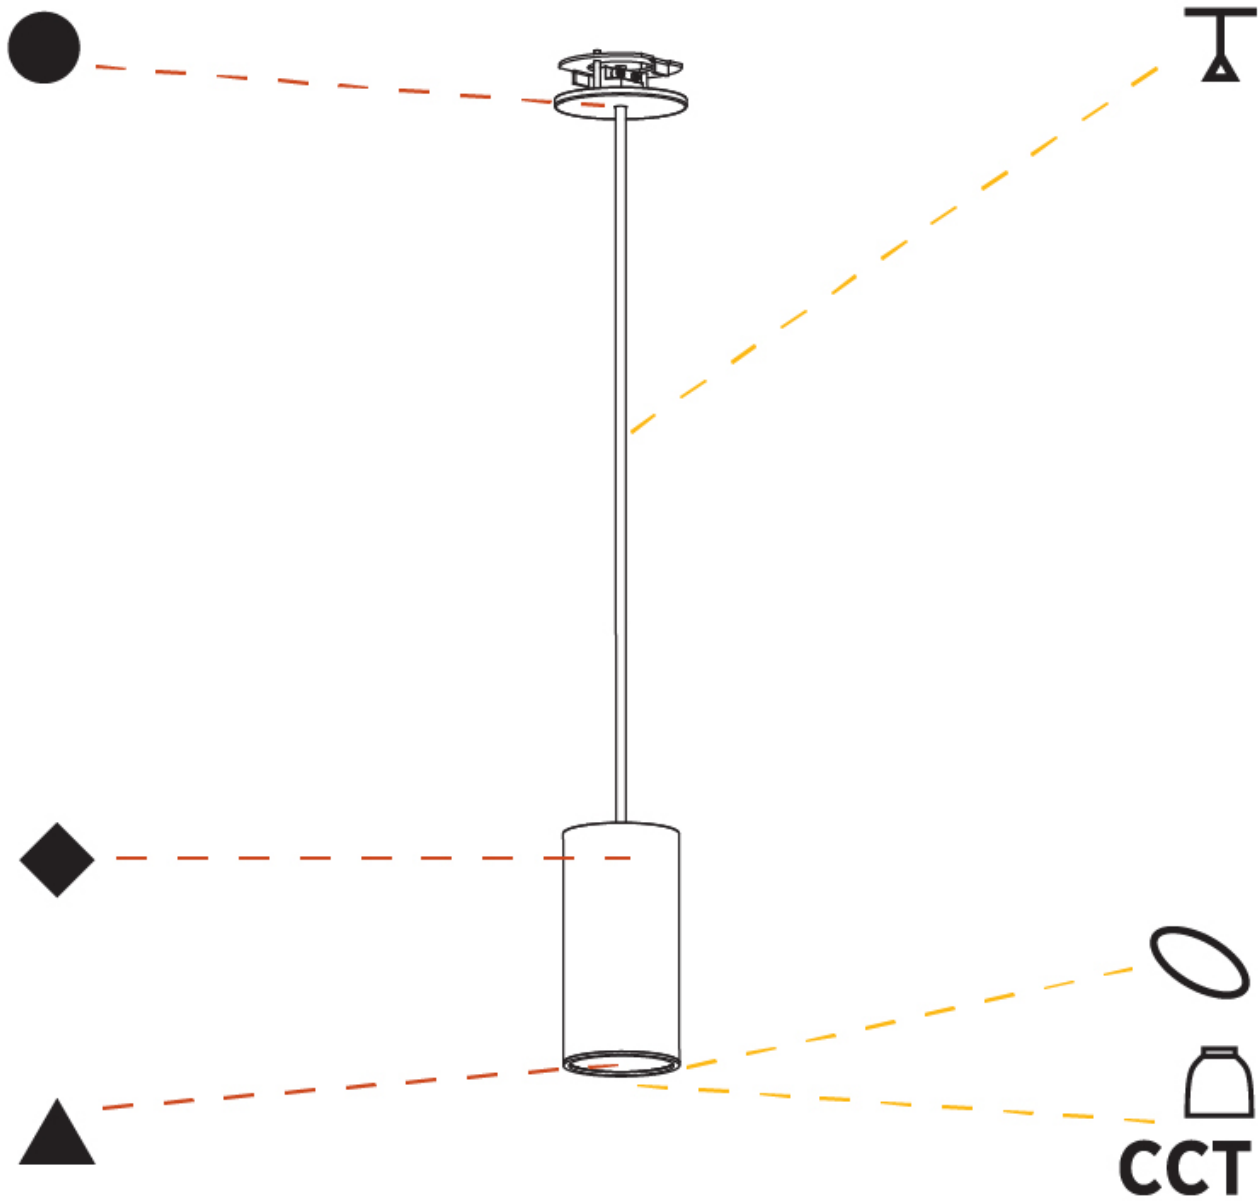

HANGOVER MONOPOINT RECESSED CANOPY SUSPENSION

A300156-

PROJECT
TYPE
SPECIFIER
QUANTITY
DATE