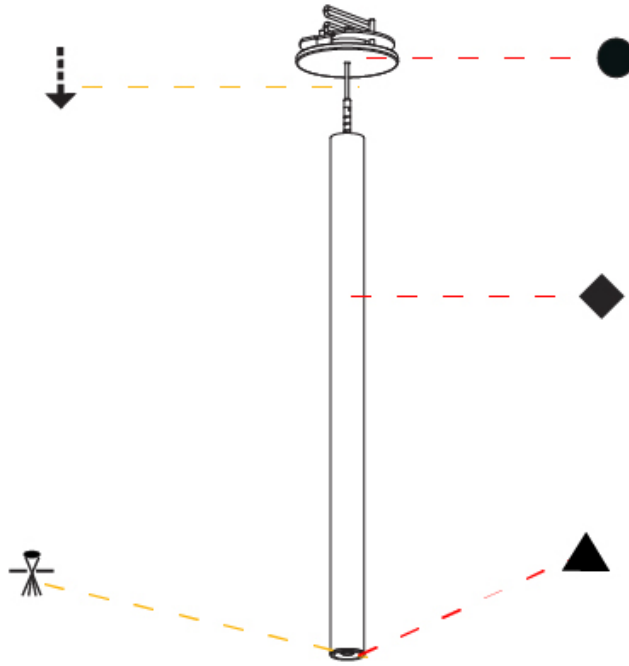

HANGOVER PLUG MONOPOINT RECESSED CANOPY SUSPENSION

A30841-

PROJECT

TYPE

SPECIFIER

QUANTITY

DATE

A