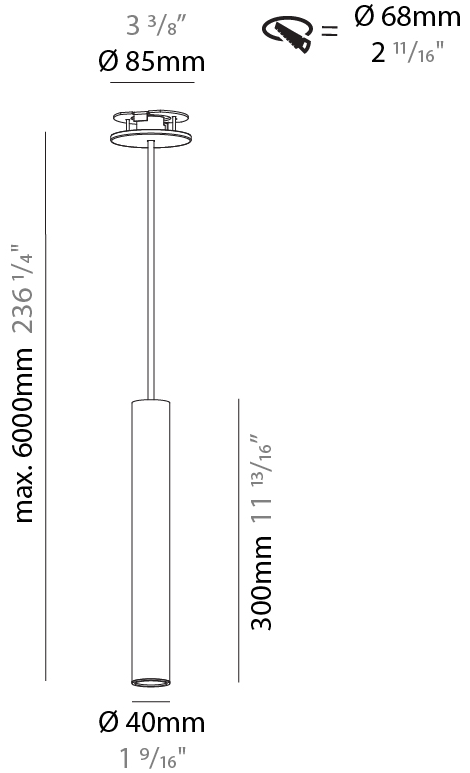

GENERAL

Series: Hangover
Subseries: Hangover Monopoint Recessed Canopy
Brand: Prolicht
Division: Architectural
Mounting Type: Suspension
Mounting Location: Ceiling
Subcategory: Pendant

PHYSICAL

Shape: Cylinder
Diameter (mm): 40
Diameter (in): 1 9/16"
Height (mm): 300
Height (in): 11 13/16"
Max. Overall Height (mm): 2300
Max. Overall Height (in): 90 9/16"
Light Distribution: Downlight
Diffuser: Shine Ring 0-6
Fixture Finish: SSR / BKV / CWI / CRY / HAB / LAG / UFT / ITA / RUA / RUR / MIC / FTG / MYG / TWT / LOD / PUS / FRO / FUP / KIA / POP / BLS / SPG / MEY / GOH / GUM / CHC / COM / ABZ / JAG / OBR / MOS / ROR
Fixture Material: Aluminum
Cable Details: 2000mm / 6000mm Cable in White / Black / Orange / Red
Cut-out Measurements: 68mm / 2 11/16"

ELECTRICAL

Lamp Type: LED (Zhaga Standard)
Input Wattage (W): 10.9
Total Output Wattage (W): 9
Dimming: Non-Dimmable
Driver Included: Yes
Driver Location: External
Driver Type: Constant Current
Driver Class: Class 2
Input Voltage (V): 120
Constant Current (MA): 500
Upon Request: Remote: 0-10Vdc dimming / Phase dimming 120Vac

LED

Number of LEDs: 1
Color Temperature (°K): 2700 / 3000 / 4000
Max. Delivered Lumen (lm): 842
CRI: >90 CRI
Lamp Life (hrs): 50000
Upon Request: ***3500K available in minimum quantities (larger quantities upon request)

OPTICAL

Reflector°: 40 / 50

RATINGS AND CERTIFICATIONS

Certified By: Certified for North American Standards
IP rating: IP20