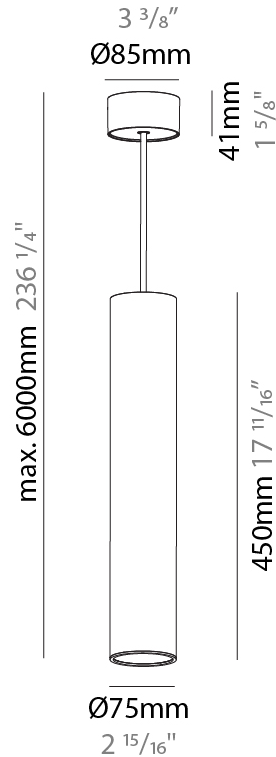

GENERAL

Series: Hangover
Subseries: Hangover Monopoint Surface Canopy
Brand: Prolicht
Division: Architectural
Mounting Type: Suspension
Mounting Location: Ceiling
Subcategory: Pendant

PHYSICAL

Shape: Cylinder
Diameter (mm): 75
Diameter (in): 2 ¹⁵/₁₆
Height (mm): 450
Height (in): 17 ¹¹/₁₆
Max. Overall Height (mm): 2450
Max. Overall Height (in): 96 ⁷/₁₆
Light Distribution: Downlight
Diffuser: Shine Ring 0-6
Fixture Finish: SSR / BKV / CWI / CRY / HAB / LAG / UFT / ITA / RUA / RUR / MIC / FTG / MYG / TWT / LOD / PUS / FRO / FUP / KIA / POP / BLS / SPG / MEY / GOH / GUM / CHC / COM / ABZ / JAG / OBR / MOS / ROR
Fixture Material: Aluminum
Cable Details: 2000mm / 6000mmm Cable in White / Black / Orange / Red

ELECTRICAL

Lamp Type: LED (Zhaga Standard)
Input Wattage (W): 20
Total Output Wattage (W): 18.9
Dimming: Non-Dimmable
Driver Included: Yes
Driver Location: Integrated
Driver Type: Constant Current
Driver Class: Class 2
Housing: ENCP3
Input Voltage (V): 120
Constant Current (MA): 500
Upon Request: Remote: 0-10Vdc dimming / Phase dimming 120Vac

LED

Number of LEDs: 1
Color Temperature (°K): 2700 / 3000 / 4000
Max. Delivered Lumen (lm): 1680
CRI: >90 CRI
Efficiency (%): 86
Lamp Life (hrs): 50000

OPTICAL

Reflector: 18 / 36 / 52

RATINGS AND CERTIFICATIONS

Certified By: Certified for North American Standards
IP rating: IP20