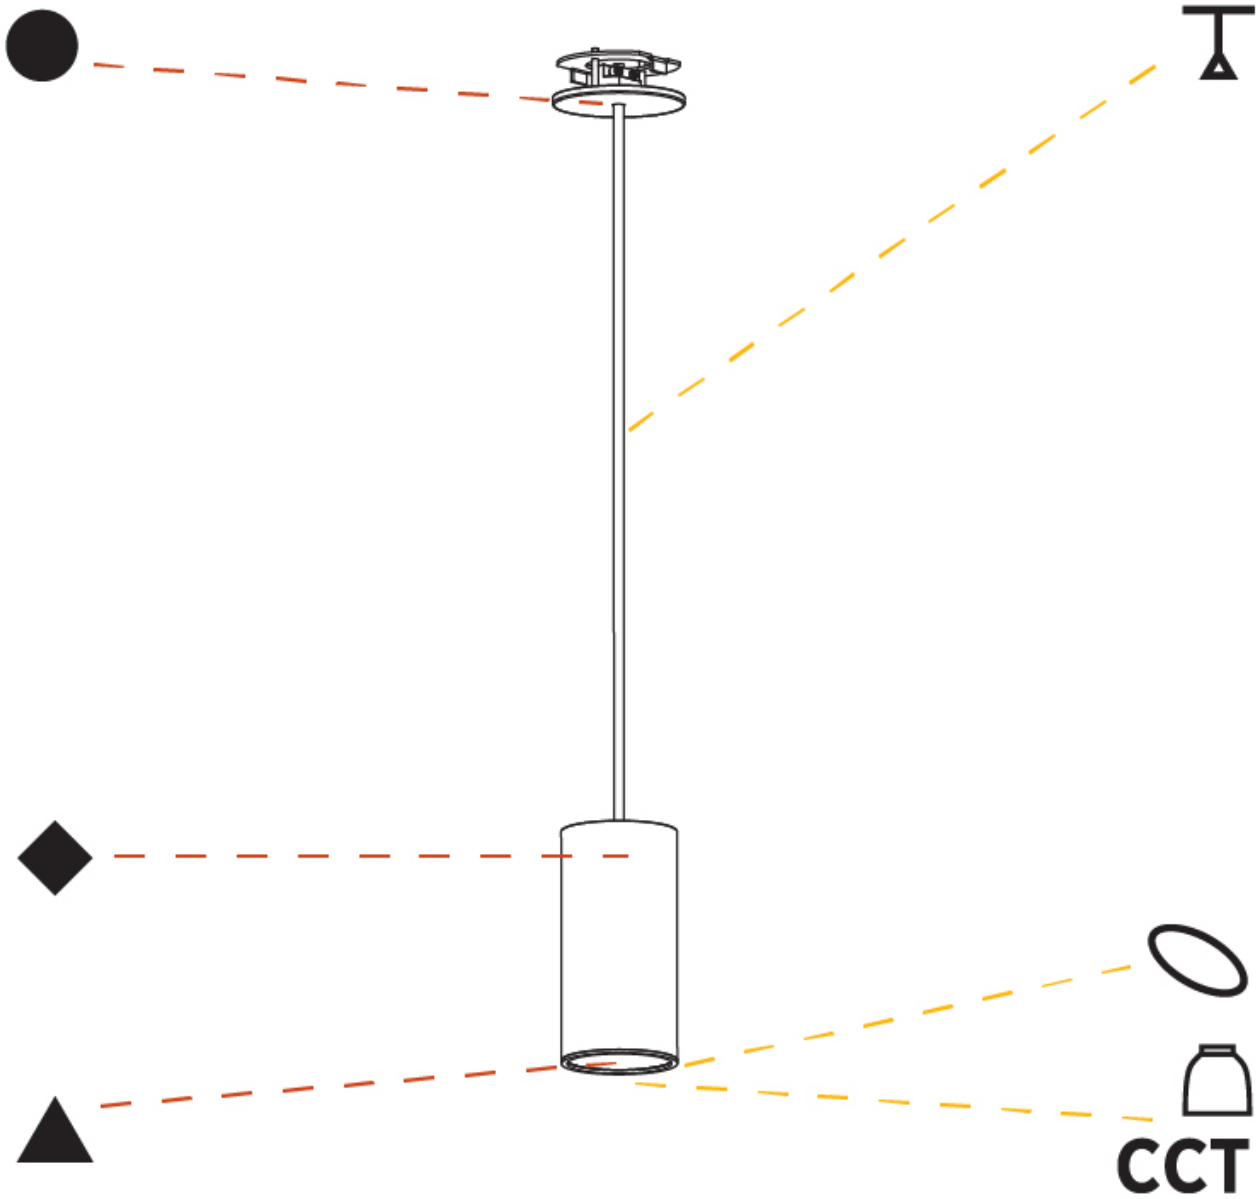

PROJECT	_____
TYPE	_____
SPECIFIER	_____
QUANTITY	_____
DATE	_____

HANGOVER MONOPOINT RECESSED CANOPY SUSPENSION

A300150-

A