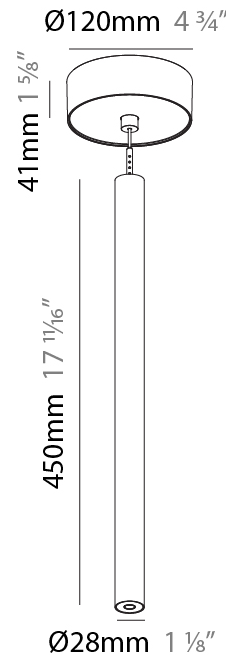

GENERAL

Series: Hangover
Subseries: Hangover Plug Monopoint Surface Canopy
Brand: Prolicht
Division: Architectural
Mounting Type: Suspension
Mounting Location: Ceiling
Subcategory: Pendant

PHYSICAL

Shape: Cylinder
Diameter (mm): 28
Diameter (in): 1 1/8
Height (mm): 450
Height (in): 17 11/16
Max. Overall Height (mm): 2450
Max. Overall Height (in): 96 7/16
Light Distribution: Downlight
Weight (kg): 0.504
Weight (lbs): 1.11
Fixture Finish: [SSR / BKV / CWI / CRY / HAB / LAG / UFT / ITA / RUA / RUR / MIC / FTG / MYG / TWT / LOD / PUS / FRO / FUP / KIA / POP / BLS / SPG / MEY / GOH / GUM / CHC / COM / ABZ / JAG / OBR / MOS / ROR](#)
Fixture Material: Aluminum
Cable Details: [2000mm or 4000mm Black Cable](#)

ELECTRICAL

Lamp Type: LED (Zhaga Standard)
Input Wattage (W): 6.6
Total Output Wattage (W): 6
Dimming: Tri-Mode (Non-Dimming and Phase Dimming (120Vac only) and 0-10V Dimming)
Driver Included: Yes
Driver Location: External
Driver Type: Constant Current - Universal
Driver Class: Class 2
Housing: ENCP3 w/quick connect
Input Voltage (V): 120 - 277
Constant Current (MA): 500

LED

Number of LEDs: 1
Color Temperature (°K): [2700 / 3000 / 4000](#)
Max. Delivered Lumen (lm): 330 / 360 / 380
CRI: >90 CRI
Lamp Life (hrs): 50000
Upon Request: ***3500K available in minimum quantities (larger quantities upon request)

OPTICAL

Optic°: [24 / 32 / 34 / 55 / 58](#)

RATINGS AND CERTIFICATIONS

Certified By: Certified for North American Standards
IP rating: IP20