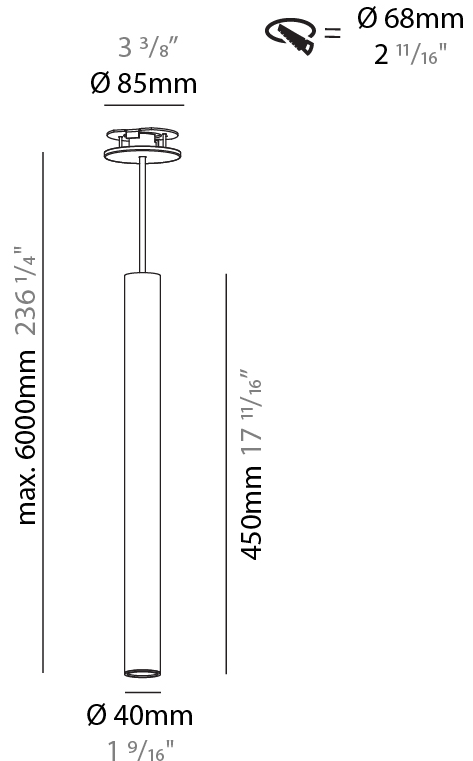

GENERAL

Series: Hangover
Subseries: Hangover Monopoint Recessed Canopy
Brand: Prolicht
Division: Architectural
Mounting Type: Suspension
Mounting Location: Ceiling
Subcategory: Pendant

PHYSICAL

Shape: Cylinder
Diameter (mm): 40
Diameter (in): 1 9/16
Height (mm): 450
Height (in): 17 11/16
Max. Overall Height (mm): 2450
Max. Overall Height (in): 96 7/16
Light Distribution: Downlight
Diffuser: Shine Ring 0-6
Fixture Finish: SSR / BKV / CWI / CRY / HAB / LAG / UFT / ITA / RUA / RUR / MIC / FTG / MYG / TWT / LOD / PUS / FRO / FUP / KIA / POP / BLS / SPG / MEY / GOH / GUM / CHC / COM / ABZ / JAG / OBR / MOS / ROR
Fixture Material: Aluminum
Cable Details: 2000mm / 6000mm Cable in White / Black / Orange / Red
Cut-out Measurements: 68mm / 2 11/16"

ELECTRICAL

Lamp Type: LED (Zhaga Standard)
Input Wattage (W): 10.9
Total Output Wattage (W): 9
Dimming: Non-Dimmable
Driver Included: Yes
Driver Location: Integrated
Driver Type: Constant Current
Driver Class: Class 2
Input Voltage (V): 120
Constant Current (MA): 500
Upon Request: Remote: 0-10Vdc dimming / Phase dimming 120Vac

LED

Number of LEDs: 1
Color Temperature (°K): 2700 / 3000 / 4000
Max. Delivered Lumen (lm): 842
CRI: >90 CRI
Lamp Life (hrs): 50000
Upon Request: ***3500K available in minimum quantities (larger quantities upon request)

OPTICAL

Reflector°: 40 / 50

RATINGS AND CERTIFICATIONS

Certified By: Certified for North American Standards
IP rating: IP20