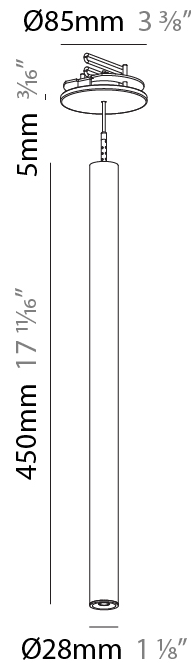

Accent Finish: NOR / OPL / YEL / ORA / RED / BLU / GRN

Fixture Material: Aluminum

Cable Details: 2000mm or 4000mm Cable - Black, Green, Orange, Red, White

Cut-out Measurements: 68mm / 2 11/16"

ELECTRICAL

Lamp Type: LED (Zhaga Standard)
Input Wattage (W): 6.4
Total Output Wattage (W): 6
Dimming: Tri-Mode (Non-Dimming and Phase Dimming (120Vac only) and 0-10V Dimming)
Driver Included: Yes
Driver Location: External
Driver Type: Constant Current - Universal
Driver Class: Class 2
Housing: ENCP3 w/Quick Connect
Input Voltage (V): 120 - 277
Constant Current (MA): 500

LED

Number of LEDs: 1
Color Temperature (°K): 2700 / 3000 / 3500 / 4000
Max. Delivered Lumen (lm): Max 381 / 404 / 426 / 438
Nominal Lumen (lm): 460 / 487 / 514 / 528
CRI: >90 CRI
Lamp Life (hrs): 50000

OPTICAL

Reflector: 20 / 26 / 56

RATINGS AND CERTIFICATIONS

Certified By: CSA Certified to UL and CSA Standards

IP Rating: IP20 © 2024, T 1800-388-3382, F 416-247-9319, www.zaneen.com

Available for International specifications by adding 'INT' at the end of the existing Model #. For assistance on 'custom' specifications, contact zteam@zaneen.com. In a constant effort to supply the best product, we reserve the right to change specifications or materials without notice. The most recent specification sheets are found at zaneen.com