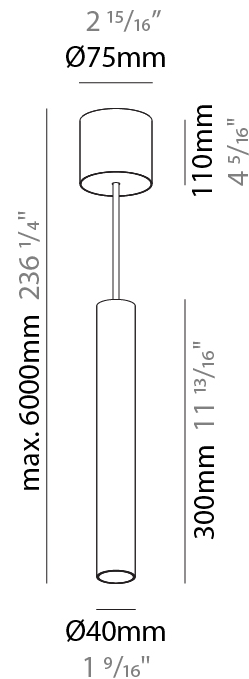

GENERAL

Series: Hangover
Subseries: Hangover Monopoint Surface Canopy
Brand: Prolicht
Division: Architectural
Mounting Type: Suspension
Mounting Location: Ceiling
Subcategory: Pendant

PHYSICAL

Shape: Cylinder
Diameter (mm): 40
Diameter (in): 1 ⁹/₁₆
Height (mm): 300
Height (in): 11 ¹³/₁₆
Max. Overall Height (mm): 2300
Max. Overall Height (in): 90 ⁹/₁₆
Light Distribution: Downlight
Diffuser: Shine Ring 0-6
Fixture Finish: SSR / BKV / CWI / CRY / HAB / LAG / UFT / ITA / RUA / RUR / MIC / FTG / MYG / TWT / LOD / PUS / FRO / FUP / KIA / POP / BLS / SPG / MEY / GOH / GUM / CHC / COM / ABZ / JAG / OBR / MOS / ROR
Fixture Material: Aluminum
Cable Details: 2000mm / 6000mmm Cable in White / Black / Orange / Red

ELECTRICAL

Lamp Type: LED (Zhaga Standard)
Input Wattage (W): 10.9
Total Output Wattage (W): 9
Dimming: Non-Dimmable
Driver Included: Yes
Driver Location: Integrated
Driver Type: Constant Current
Driver Class: Class 2
Input Voltage (V): 120
Constant Current (MA): 500
Upon Request: Remote: 0-10Vdc dimming / Phase dimming 120Vac

LED

Number of LEDs: 1
Color Temperature (°K): 2700 / 3000 / 4000
Max. Delivered Lumen (lm): 842
CRI: >90 CRI
Efficiency (%): 86
Lamp Life (hrs): 50000
Upon Request: ***3500K available in minimum quantities (larger quantities upon request)

OPTICAL

Reflector°: 40 / 50

RATINGS AND CERTIFICATIONS

Certified By: Certified for North American Standards
IP rating: IP20