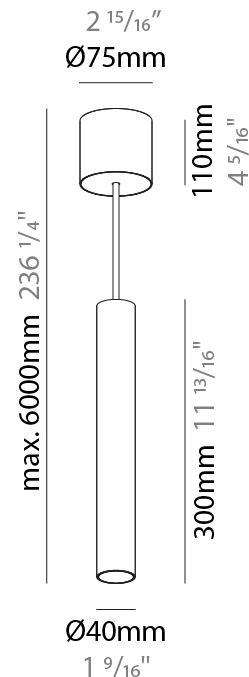

GENERAL

Series: Hangover
Subseries: Hangover Monopoint Surface Canopy
Brand: Prolicht
Division: Architectural
Mounting Type: Suspension
Mounting Location: Ceiling
Subcategory: Pendant

PHYSICAL

Shape: Cylinder
Diameter (mm): 40
Diameter (in): 1 ⁹/₁₆
Height (mm): 300
Height (in): 11 ¹³/₁₆
Max. Overall Height (mm): 2300
Max. Overall Height (in): 90 ⁹/₁₆
Light Distribution: Downlight
Diffuser: Shine Ring 0-6
Fixture Finish: SSR / BKV / CWI / CRY / HAB / UFT / ITA / RUA / FTG / MYG / LOD / PUS / FRO / FUP / KIA / POP / BLS / SPG / MEY / GOH / GUM / CHC / COM / ABZ / JAG / OBR / MOS / ROR
Fixture Material: Aluminum
Cable Details: 2000mm / 6000mmm Cable in White / Black / Orange / Red

ELECTRICAL

Lamp Type: LED (Zhaga Standard)
Input Wattage (W): 10.9
Total Output Wattage (W): 9
Dimming: Non-Dimmable
Driver Included: Yes
Driver Location: Integrated
Driver Type: Constant Current
Driver Class: Class 2
Input Voltage (V): 120
Constant Current (MA): 500
Upon Request: Remote: 0-10Vdc dimming / Phase dimming 120Vac

LED

Number of LEDs: 1
Color Temperature (°K): 2700 / 3000 / 4000
Max. Delivered Lumen (lm): 842
CRI: >90 CRI
Efficiency (%): 86
Lamp Life (hrs): 50000
Upon Request: ***3500K available in minimum quantities (larger quantities upon request)

OPTICAL

Reflector°: 40 / 50

RATINGS AND CERTIFICATIONS

Certified By: Certified for North American Standards
IP rating: IP20