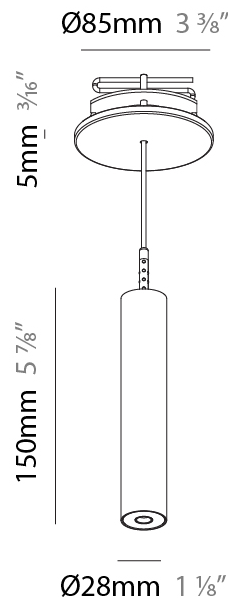

PHYSICAL

Shape: Cylinder
Diameter (mm): 28
Diameter (in): 1 1/8
Height (mm): 150
Height (in): 5 7/8
Max. Overall Height (mm): 2150
Max. Overall Height (in): 84 3/8
Min. Recessing Depth (mm): 75
Min. Recessing Depth (in): 2 15/16
Light Distribution: Downlight
Weight (kg): 0.274
Weight (lbs): 0.60
Fixture Finish: SSR / BKV / CWI / CRY / HAB / LAG / UFT / ITA / RUA / RUR / MIC / FTG / MYG / TWT / LOD / PUS / FRO / FUP / KIA / POP / BLS / SPG / MEY / GOH / GUM / CHC / COM / ABZ / JAG / OBR / MOS / ROR
Fixture Material: Aluminum
Cable Details: 2000mm or 4000mm Black Cable
Cut-out Measurements: 68mm / 2 11/16"

ELECTRICAL

Lamp Type: LED (Zhaga Standard)
Input Wattage (W): 6.6
Total Output Wattage (W): 6
Dimming: Tri-Mode (Non-Dimming and Phase Dimming (120Vac only) and 0-10V Dimming)
Driver Included: Yes
Driver Location: External
Driver Type: Constant Current - Universal
Driver Class: Class 2
Housing: ENCP3 w/Quick Connect
Input Voltage (V): 120 - 277
Constant Current (MA): 500

LED

Number of LEDs: 1
Color Temperature (°K): 2700 / 3000 / 4000
Max. Delivered Lumen (lm): 330 / 360 / 380
CRI: >90 CRI
Lamp Life (hrs): 50000
Upon Request: ***3500K available in minimum quantities (larger quantities upon request)

OPTICAL

Optic°: 24 / 32 / 34 / 55 / 58

RATINGS AND CERTIFICATIONS

Certified By: Certified for North American Standards
IP rating: IP20