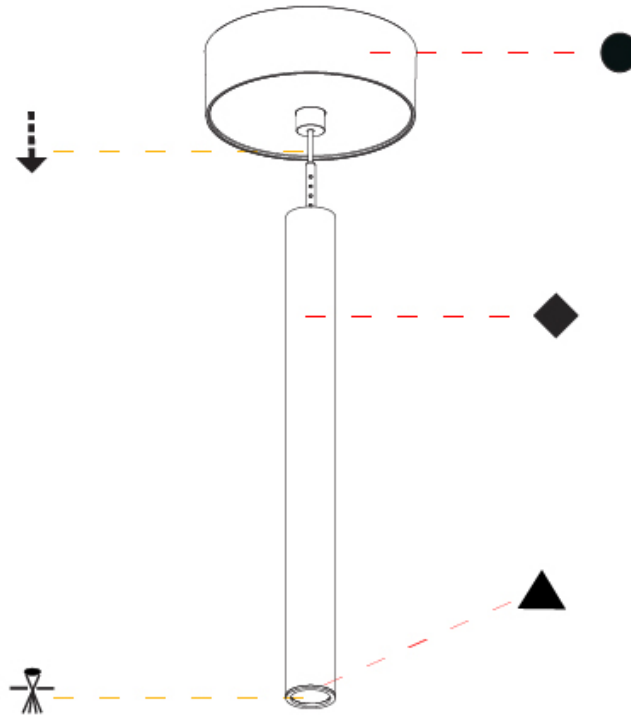

#### OPTICAL

Optic°: 24 / 32 / 58

## HANGOVER PLUG SHINE MONOPOINT SURFACE CANOPY SUSPENSION

A30848-

PROJECT

TYPE

SPECIFIER

QUANTITY

DATE

A