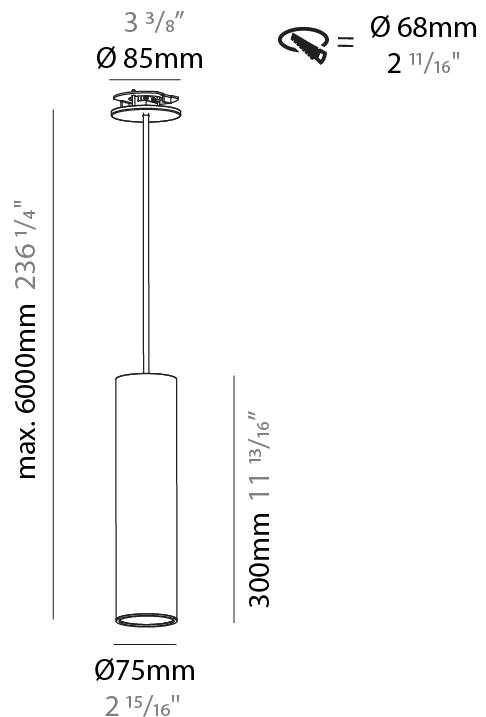

PHYSICAL

Shape: Cylinder
Diameter (mm): 75
Diameter (in): 2 ¹⁵/₁₆
Height (mm): 300
Height (in): 11 ¹³/₁₆
Max. Overall Height (mm): 2300
Max. Overall Height (in): 90 ⁹/₁₆
Light Distribution: Direct / Indirect / Downlight
Diffuser: Shine Ring 0-6
Fixture Finish: SSR / BKV / CWI / CRY / HAB / LAG / UFT / ITA / RUA / RUR / MIC / FTG / MYG / TWT / LOD / PUS / FRO / FUP / KIA / POP / BLS / SPG / MEY / GOH / GUM / CHC / COM / ABZ / JAG / OBR / MOS / ROR
Fixture Material: Aluminum
Cable Details: 2000mm / 6000mm Cable in White / Black / Orange / Red
Cut-out Measurements: 68mm / 2 11/16"

ELECTRICAL

Lamp Type: LED (Zhaga Standard)
Input Wattage (W): 10.9
Total Output Wattage (W): 9
Dimming: Tri-Mode (Non-Dimming and Phase Dimming (120Vac only) and 0-10V Dimming)
Driver Included: Yes
Driver Location: External
Driver Type: Constant Current - Universal
Driver Class: Class 2
Housing: ENCP3 w/Quick Connect
Input Voltage (V): 120 - 277
Constant Current (MA): 500

LED

Number of LEDs: 1
Color Temperature (°K): 2700 / 3000 / 4000
Max. Delivered Lumen (lm): 923
CRI: >90 CRI
Lamp Life (hrs): 50000
Upon Request: ***3500K available in minimum quantities (larger quantities upon request)

OPTICAL

Reflector: 18 / 36 / 52

RATINGS AND CERTIFICATIONS

Certified By: Certified for North American Standards
IP rating: IP20