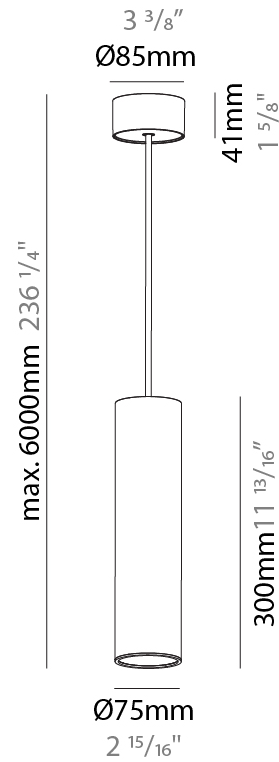

GENERAL

Series: Hangover
Subseries: Hangover Monopoint Surface Canopy
Brand: Prolicht
Division: Architectural
Mounting Type: Suspension
Mounting Location: Ceiling
Subcategory: Pendant

PHYSICAL

Shape: Cylinder
Diameter (mm): 75
Diameter (in): 2 ¹⁵/₁₆
Height (mm): 300
Height (in): 11 ¹³/₁₆
Max. Overall Height (mm): 2300
Max. Overall Height (in): 90 ⁹/₁₆
Light Distribution: Downlight
Diffuser: Shine Ring 0-6
Fixture Finish: SSR / BKV / CWI / CRY / HAB / LAG / UFT / ITA / RUA / RUR / MIC / FTG / MYG / TWT / LOD / PUS / FRO / FUP / KIA / POP / BLS / SPG / MEY / GOH / GUM / CHC / COM / ABZ / JAG / OBR / MOS / ROR
Fixture Material: Aluminum
Cable Details: 2000mm / 6000mm Cable in White / Black / Orange / Red

ELECTRICAL

Lamp Type: LED (Zhaga Standard)
Input Wattage (W): 10.9
Total Output Wattage (W): 9
Dimming: Non-Dimmable
Driver Included: Yes
Driver Location: Integrated
Driver Type: Constant Current
Driver Class: Class 2
Housing: ENCP3
Input Voltage (V): 120
Constant Current (MA): 500
Upon Request: Remote: 0-10Vdc dimming / Phase dimming 120Vac

LED

Number of LEDs: 1
Color Temperature (°K): 2700 / 3000 / 4000
Max. Delivered Lumen (lm): 923
CRI: >90 CRI
Efficiency (%): 86
Lamp Life (hrs): 50000

OPTICAL

Reflector: 18 / 36 / 52

RATINGS AND CERTIFICATIONS

Certified By: Certified for North American Standards
IP rating: IP20