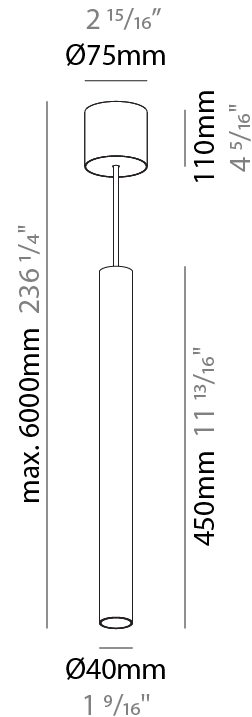

GENERAL

Series: Hangover
Subseries: Hangover Monopoint Surface Canopy
Brand: Prolicht
Division: Architectural
Mounting Type: Suspension
Mounting Location: Ceiling
Subcategory: Pendant

PHYSICAL

Shape: Cylinder
Diameter (mm): 40
Diameter (in): 1 9/16
Height (mm): 450
Height (in): 17 13/16
Max. Overall Height (mm): 2450
Max. Overall Height (in): 96 7/16
Light Distribution: Downlight
Diffuser: Shine Ring 0-6
Fixture Finish: SSR / BKV / CWI / CRY / HAB / LAG / UFT / ITA / RUA / RUR / MIC / FTG / MYG / TWT / LOD / PUS / FRO / FUP / KIA / POP / BLS / SPG / MEY / GOH / GUM / CHC / COM / ABZ / JAG / OBR / MOS / ROR
Fixture Material: Aluminum
Cable Details: 2000mm / 6000mm Cable in White / Black / Orange / Red

ELECTRICAL

Lamp Type: LED (Zhaga Standard)
Input Wattage (W): 10.9
Total Output Wattage (W): 9
Dimming: Non-Dimmable
Driver Included: Yes
Driver Location: Integrated
Driver Type: Constant Current
Driver Class: Class 2
Housing: ENCP3
Input Voltage (V): 120
Constant Current (MA): 500
Upon Request: Remote: 0-10Vdc dimming / Phase dimming 120Vac

LED

Number of LEDs: 1
Color Temperature (°K): 2700 / 3000 / 4000
Max. Delivered Lumen (lm): 842
CRI: >90 CRI
Efficiency (%): 86
Lamp Life (hrs): 50000
Upon Request: ***3500K available in minimum quantities (larger quantities upon request)

OPTICAL

Reflector: 40 / 50

RATINGS AND CERTIFICATIONS

Certified By: Certified for North American Standards
IP rating: IP20