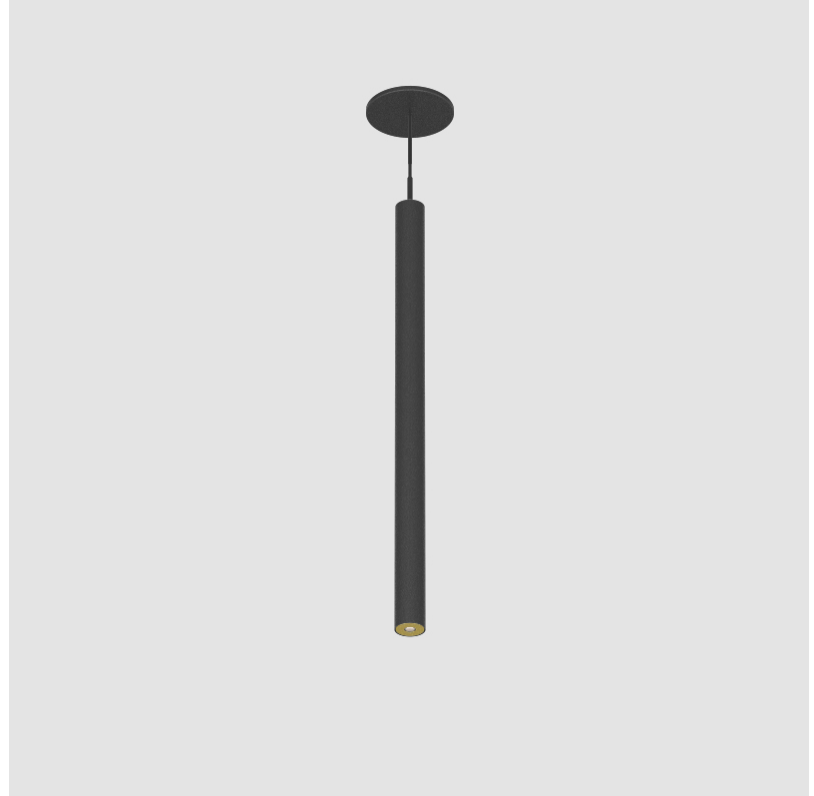

ELECTRICAL

Lamp Type: LED (Zhaga Standard)
Input Wattage (W): 6.4
Total Output Wattage (W): 6
Dimming: Tri-Mode (Non-Dimming and Phase Dimming (120Vac only) and 0-10V Dimming)
Driver Included: Yes
Driver Location: External
Driver Type: Constant Current - Universal
Driver Class: Class 2
Housing: ENCP3 w/Quick Connect
Input Voltage (V): 120 - 277
Constant Current (MA): 500

LED

Number of LEDs: 1
Color Temperature (°K): 2700 / 3000 / 3500 / 4000
Max. Delivered Lumen (lm): Max 381 / 404 / 426 / 438
Nominal Lumen (lm): 460 / 487 / 514 / 528
CRI: >90 CRI
Lamp Life (hrs): 50000

OPTICAL

Reflector°: 20 / 26 / 56

RATINGS AND CERTIFICATIONS

Certified By: CSA Certified to UL and CSA Standards

IP Rating: IP20 © 2024, T 1800-388-3382, F 416-247-9319, www.zaneen.com

Available for International specifications by adding 'INT' at the end of the existing Model #. For assistance on 'custom' specifications, contact zteam@zaneen.com. In a constant effort to supply the best product, we reserve the right to change specifications or materials without notice. The most recent specification sheets are found at zaneen.com