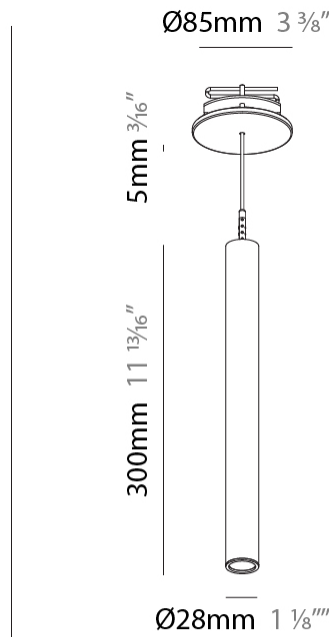

ELECTRICAL

Lamp Type: LED (Zhaga Standard)
Input Wattage (W): 6.6
Total Output Wattage (W): 6
Dimming: Tri-Mode (Non-Dimming and Phase Dimming (120Vac only) and 0-10V Dimming)
Driver Included: Yes
Driver Location: External
Driver Type: Constant Current - Universal
Driver Class: Class 2
Housing: ENCP3 w/Quick Connect
Input Voltage (V): 120 - 277
Constant Current (MA): 500

LED

Number of LEDs: 1
Color Temperature (°K): 2700 / 3000 / 4000
Max. Delivered Lumen (lm): 330 / 360 / 380
CRI: >90 CRI
Lamp Life (hrs): 50000
Upon Request: ***3500K available in minimum quantities (larger quantities upon request)

OPTICAL

Optic°: 24 / 32 / 58

RATINGS AND CERTIFICATIONS

Certified By: Certified for North American Standards

© 2024, T 1800-388-3382, F 416-247-9319, www.zaneen.com

Available for International specifications by adding 'INT' at the end of the existing Model #. For assistance on 'custom' specifications, contact zteam@zaneen.com. In a constant effort to supply the best product, we reserve the right to change specifications or materials without notice. The most recent specification sheets are found at zaneen.com