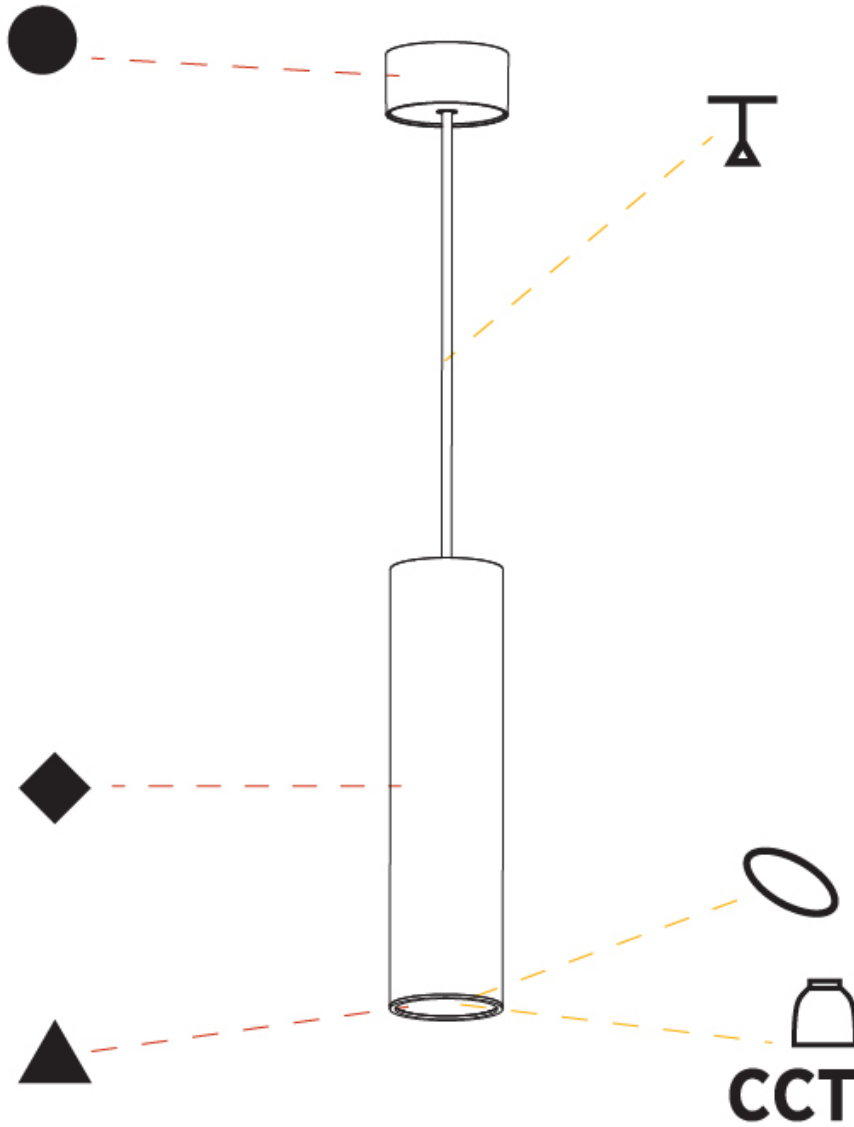

HANGOVER MONOPOINT SURFACE CANOPY SUSPENSION

A300167-

PROJECT
TYPE
SPECIFIER
QUANTITY
DATE