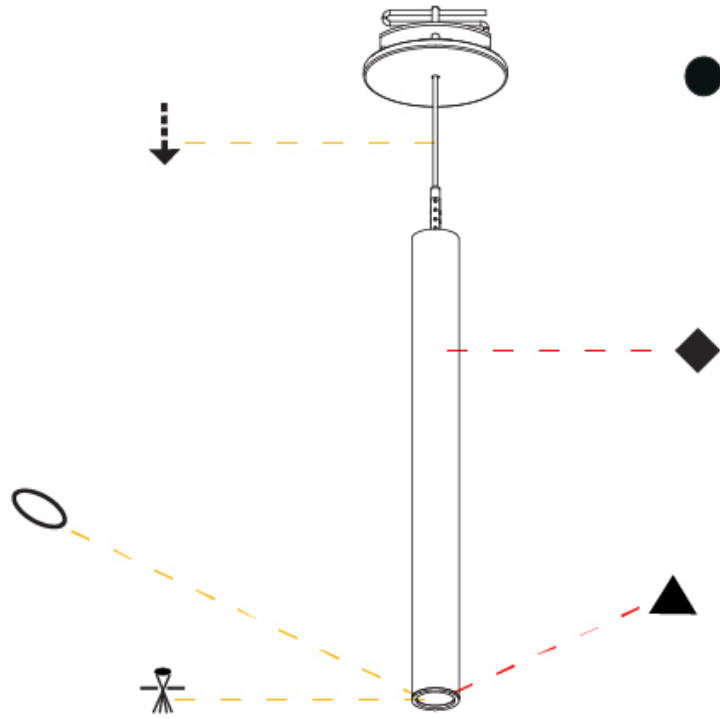

HANGOVER PLUG SHINE MONOPOINT RECESSED CANOPY SUSPENSION

A30843-

PROJECT _____

TYPE _____

SPECIFIER _____

QUANTITY _____

DATE _____

A