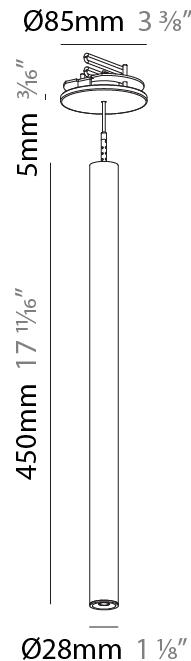

ELECTRICAL

Lamp Type: LED (Zhaga Standard)
Input Wattage (W): 6.4
Total Output Wattage (W): 6
Dimming: Tri-Mode (Non-Dimming and Phase Dimming (120Vac only) and 0-10V Dimming)
Driver Included: Yes
Driver Location: External
Driver Type: Constant Current - Universal
Driver Class: Class 2
Housing: ENCP3 w/Quick Connect
Input Voltage (V): 120 - 277
Constant Current (MA): 500

LED

Number of LEDs: 1
Color Temperature (°K): 2700 / 3000 / 3500 / 4000
Max. Delivered Lumen (lm): Max 381 / 404 / 426 / 438
Nominal Lumen (lm): 460 / 487 / 514 / 528
CRI: >90 CRI
Lamp Life (hrs): 50000

OPTICAL

Reflector°: 20 / 26 / 56

RATINGS AND CERTIFICATIONS

Certified By: CSA Certified to UL and CSA Standards

IP20 © 2024, T 1800-388-3382, F 416-247-9319, www.zaneen.com

Available for International specifications by adding 'INT' at the end of the existing Model #. For assistance on 'custom' specifications, contact zteam@zaneen.com. In a constant effort to supply the best product, we reserve the right to change specifications or materials without notice. The most recent specification sheets are found at zaneen.com