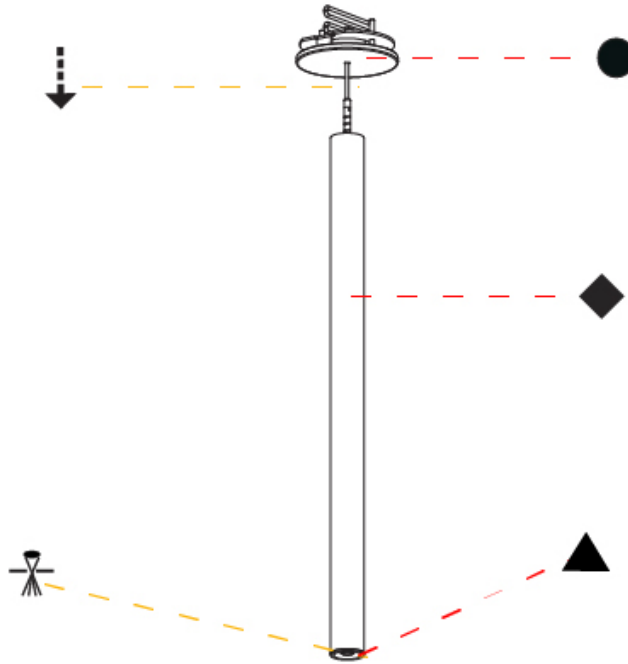

HANGOVER PLUG MONOPOINT RECESSED CANOPY SUSPENSION

A30841-

PROJECT

TYPE

SPECIFIER

QUANTITY

DATE

A