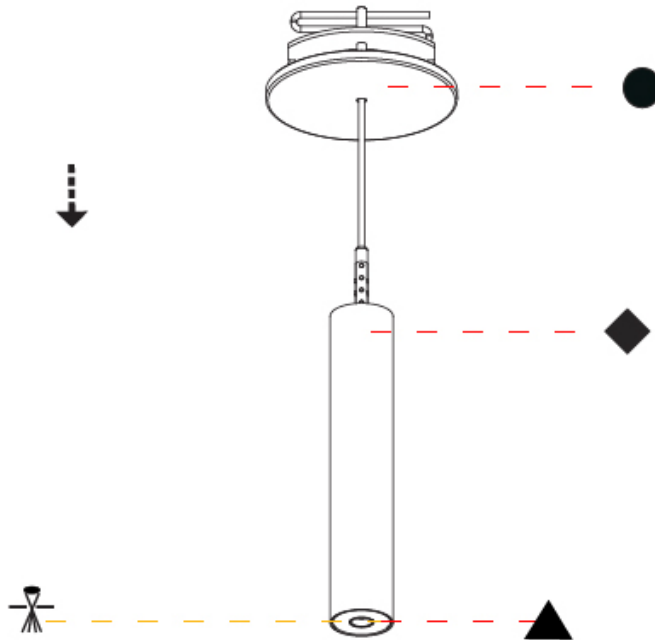

HANGOVER PLUG MONOPOINT RECESSED CANOPY SUSPENSION

A30839-

PROJECT

TYPE

SPECIFIER

QUANTITY

DATE

A