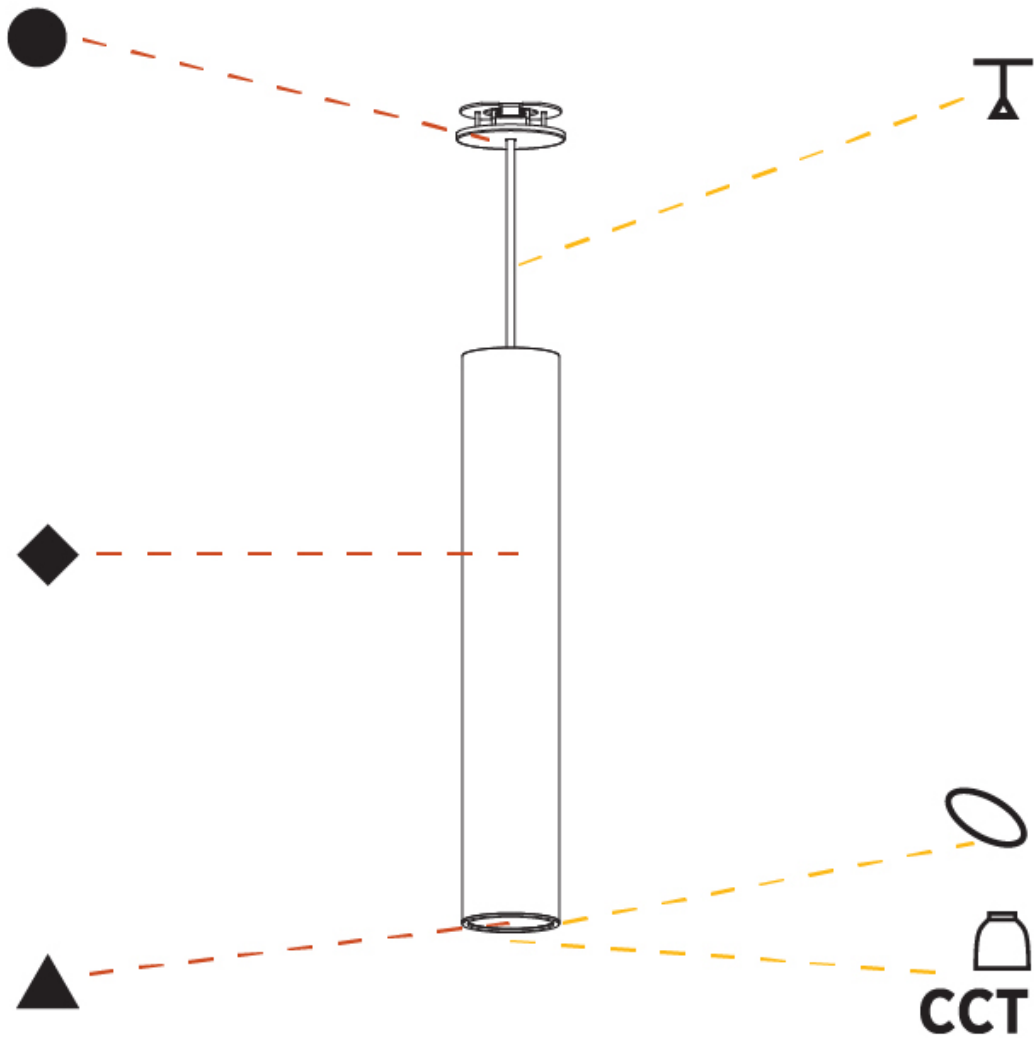

HANGOVER MONOPOINT RECESSED CANOPY SUSPENSION

A300162-

PROJECT
TYPE
SPECIFIER
QUANTITY
DATE