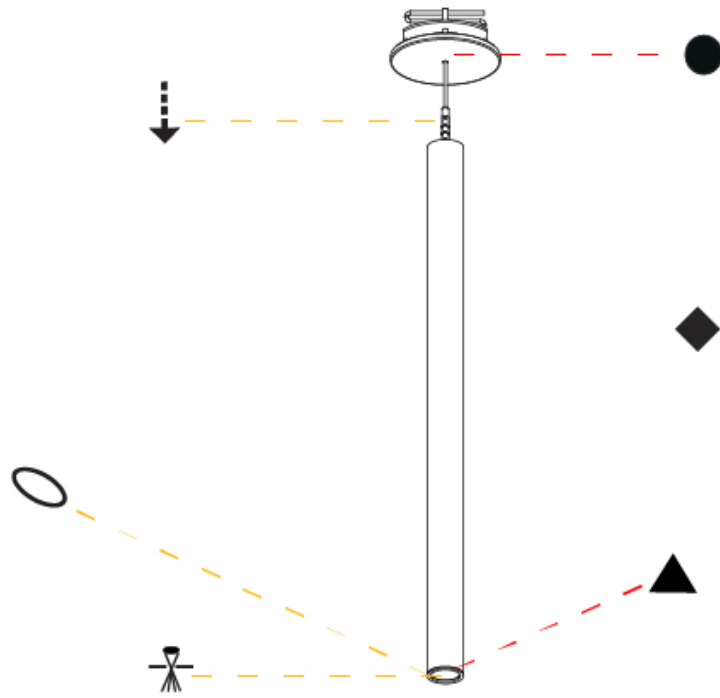

PHYSICAL

Shape: Cylinder
 Diameter (mm): 28
 Diameter (in): 1 1/8
 Height (mm): 450
 Height (in): 17 11/16
 Max. Overall Height (mm): 2450
 Max. Overall Height (in): 96 7/16
 Min. Recessing Depth (mm): 75
 Min. Recessing Depth (in): 2 15/16
 Light Distribution: Downlight
 Weight (kg): 0.504
 Weight (lbs): 1.11
 Diffuser: Shine Ring - Opal / Yellow / Orange / Red / Blue / Green
 Fixture Finish: SSR / BKV / CWI / CRY / HAB / UFT / ITA / RUA / FTG / MYG / LOD / PUS / FRO / FUP / KIA / POP / BLS / SPG / MEY / GOH / GUM / CHC / COM / ABZ / JAG / OBR / MOS / ROR
 Fixture Material: Aluminum
 Cable Details: 2000mm or 4000mm Black Cable
 Cut-out Measurements: 68mm / 2 11/16"

HANGOVER PLUG SHINE MONOPOINT RECESSED CANOPY SUSPENSION

A30844-

PROJECT
TYPE
SPECIFIER
QUANTITY
DATE

A

PROJECT	_____
TYPE	_____
SPECIFIER	_____
QUANTITY	_____
DATE	_____

HANGOVER PLUG MONOPOINT SURFACE CANOPY SUSPENSION

Shape: Cylinder
 Diameter (mm): 28
 Diameter (in): 1 1/8
 Height (mm): 450
 Height (in): 17 11/16
 Max. Overall Height (mm): 2450
 Max. Overall Height (in): 96 7/16
 Light Distribution: Downlight
 Weight (kg): 0.504
 Weight (lbs): 1.11
 Fixture Finish: [SSR / BKV / CWI / CRY / HAB / UFT / ITA / RUA / FTG / MYG / LOD / PUS / FRO / FUP / KIA / POP / BLS / SPG / MEY / GOH / GUM / CHC / COM / ABZ / JAG / OBR / MOS / ROR](#)
 Fixture Material: Aluminum
 Cable Details: [2000mm or 4000mm Black Cable](#)