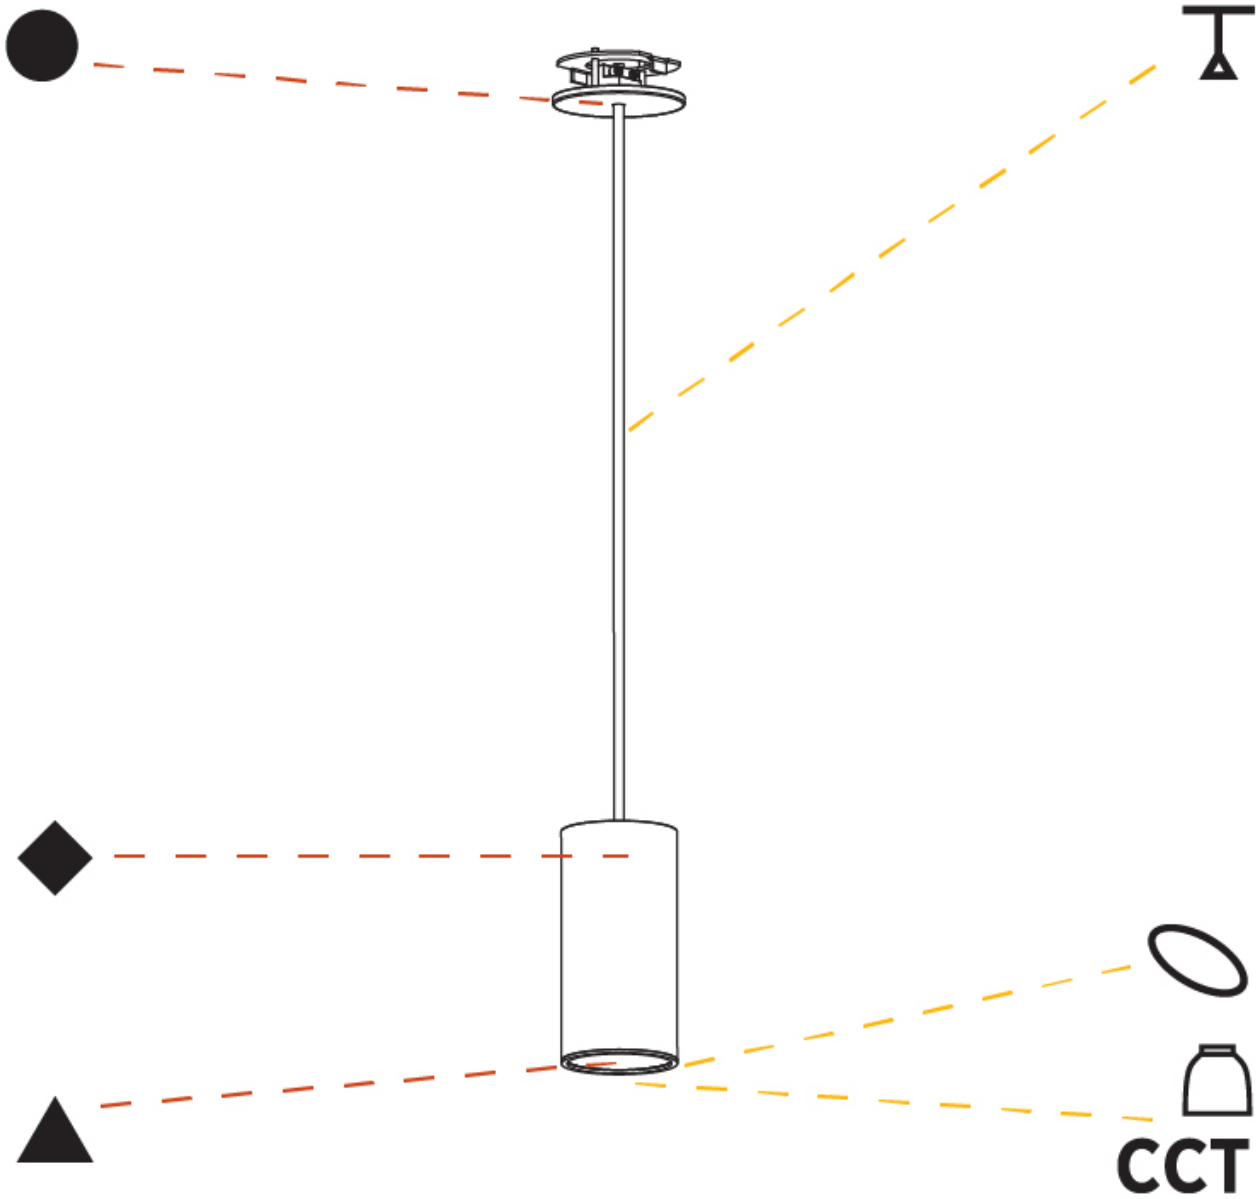

HANGOVER MONOPOINT RECESSED CANOPY SUSPENSION

A300150-

PROJECT
TYPE
SPECIFIER
QUANTITY
DATE

A