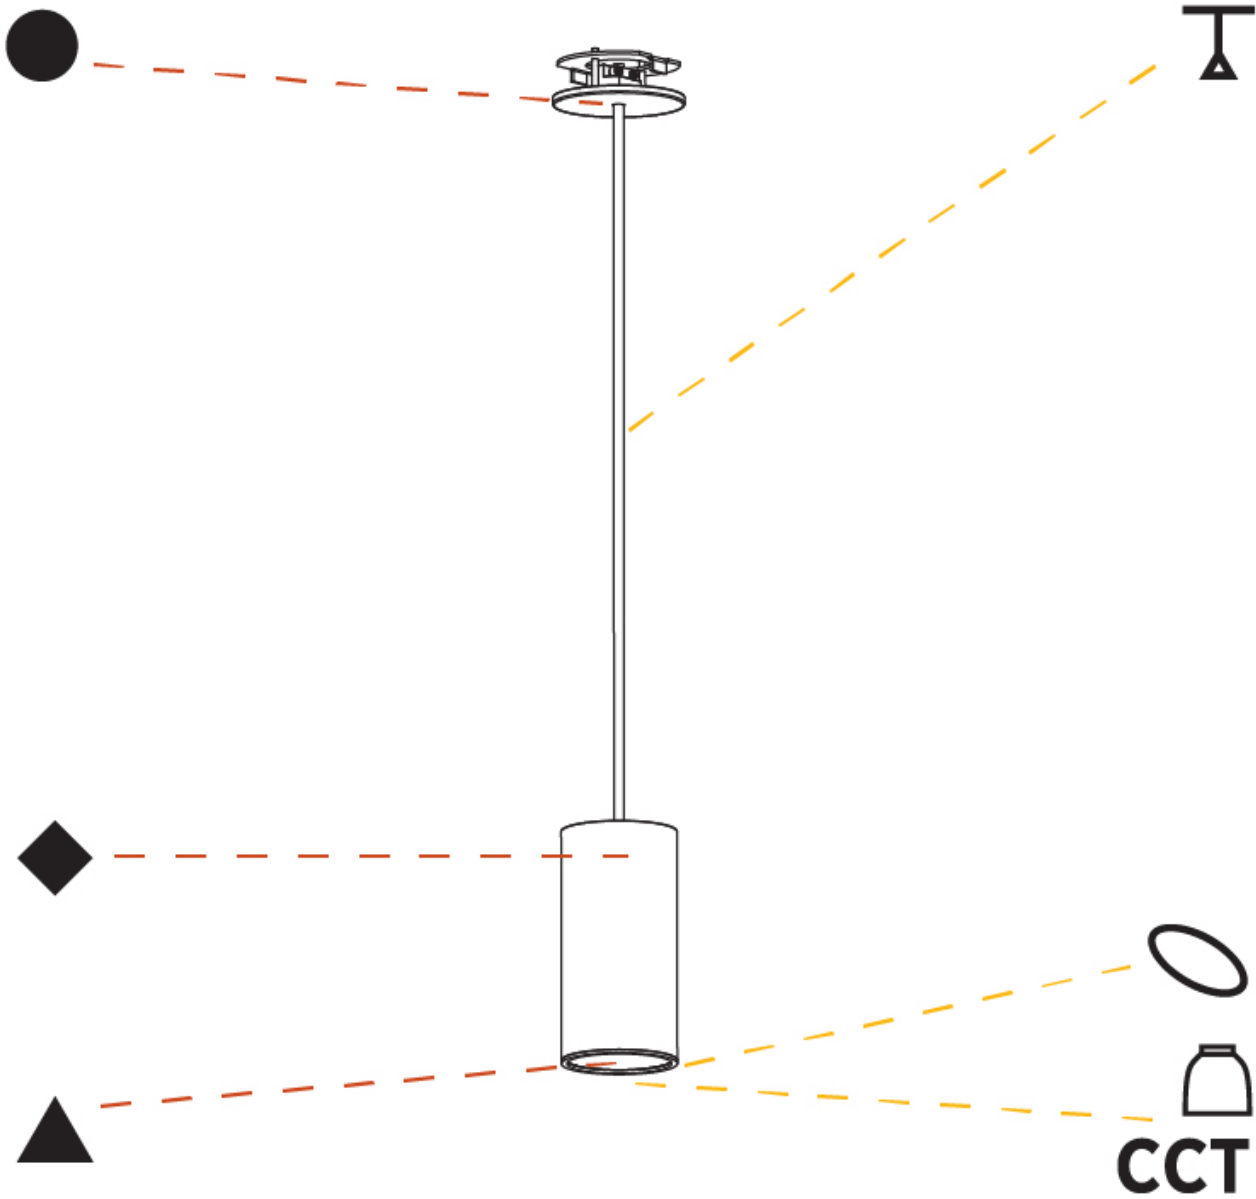

HANGOVER MONOPOINT RECESSED CANOPY SUSPENSION

A300156-