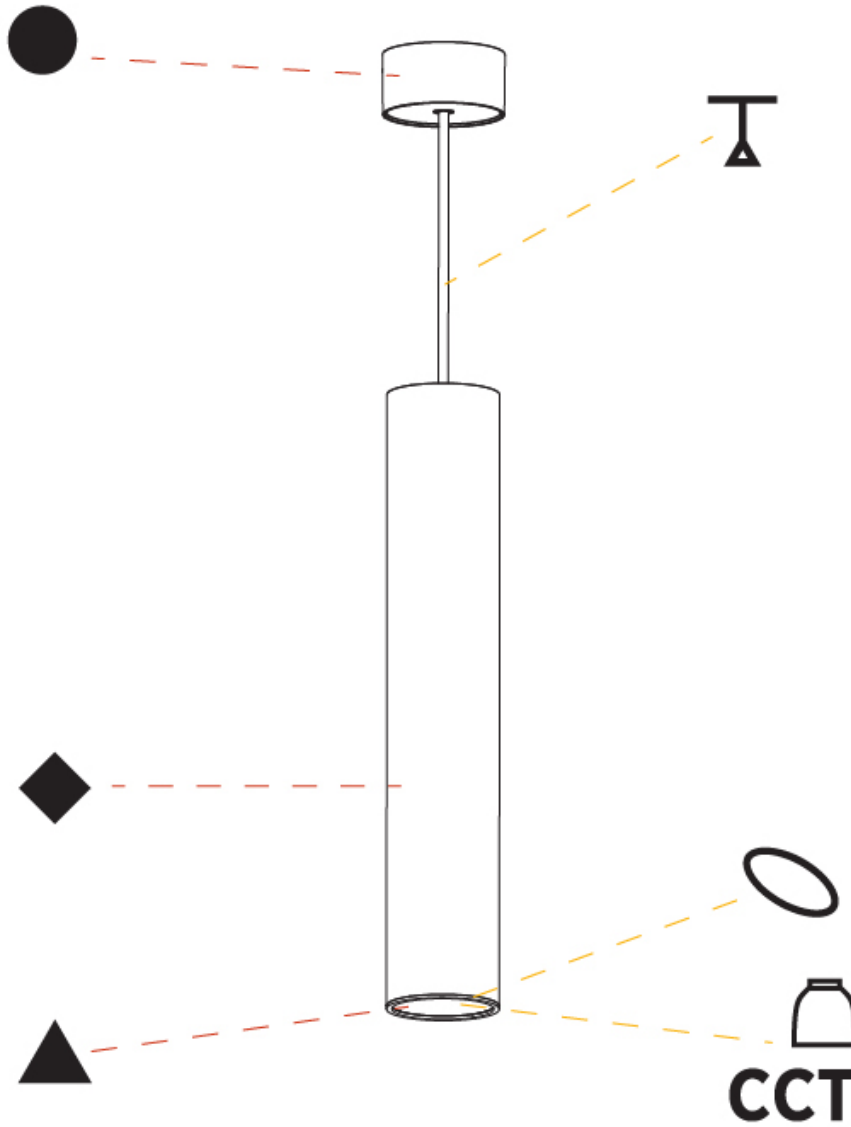

HANGOVER MONOPOINT SURFACE CANOPY SUSPENSION

A300170-

PROJECT
TYPE
SPECIFIER
QUANTITY
DATE

A