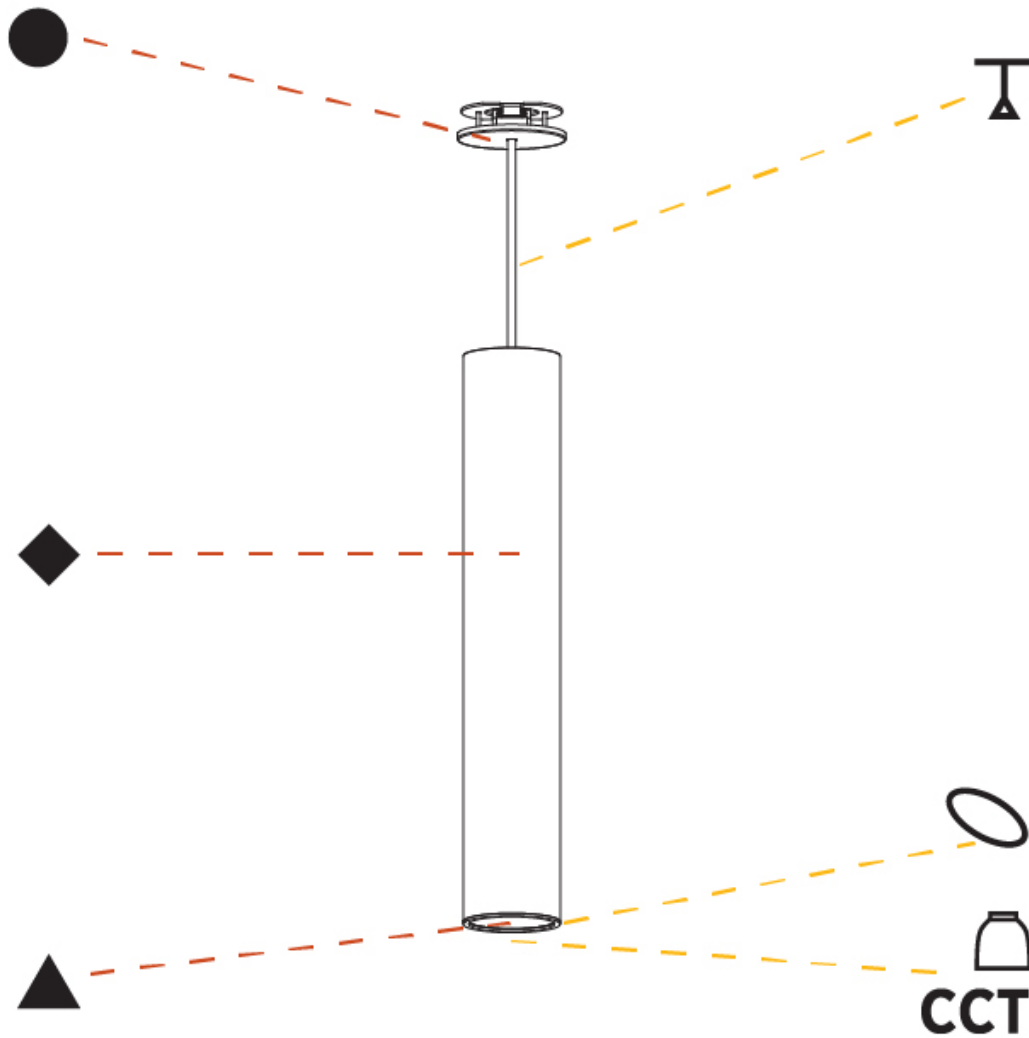

HANGOVER MONOPOINT RECESSED CANOPY SUSPENSION

A300161-

PROJECT
TYPE
SPECIFIER
QUANTITY
DATE

A