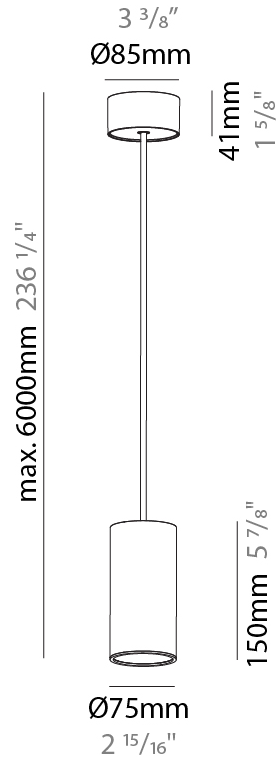

GENERAL

Series: Hangover
Subseries: Hangover Monopoint Surface Canopy
Brand: Prolicht
Division: Architectural
Mounting Type: Suspension
Mounting Location: Ceiling
Subcategory: Pendant

PHYSICAL

Shape: Cylinder
Diameter (mm): 75
Diameter (in): 2 15/16
Height (mm): 150
Height (in): 5 7/8
Max. Overall Height (mm): 2150
Max. Overall Height (in): 84 5/8
Light Distribution: Direct
Diffuser: Shine Ring 0-6
Fixture Finish: SSR / BKV / CWI / CRY / HAB / UFT / ITA / RUA / FTG / MYG / LOD / PUS / FRO / FUP / KIA / POP / BLS / SPG / MEY / GOH / GUM / CHC / COM / ABZ / JAG / OBR / MOS / ROR
Fixture Material: Aluminum
Cable Details: 2000mm / 6000mm Cable in White / Black / Orange / Red

ELECTRICAL

Lamp Type: LED (Zhaga Standard)
Input Wattage (W): 10.95
Total Output Wattage (W): 9.18
Dimming: Non-Dimmable
Driver Included: Yes
Driver Location: Integrated
Driver Type: Constant Current
Driver Class: Class 2
Input Voltage (V): 120
Constant Current (mA): 500
Upon Request: Remote: 0-10Vdc dimming / Phase dimming 120Vac / Non-dimming 120/277Vac

LED

Number of LEDs: 1
Color Temperature (°K): 2700 / 3000 / 4000
Max. Delivered Lumen (lm): 923
CRI: >90 CRI
Efficiency (%): 86
Lamp Life (hrs): 50000

OPTICAL

Reflector°: 18 / 36 / 52

RATINGS AND CERTIFICATIONS

Certified By: Certified for North American Standards
IP rating: IP20