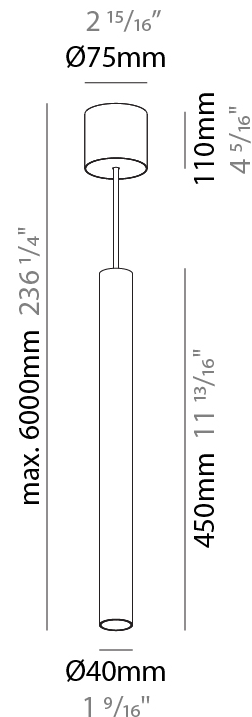

GENERAL

Series: Hangover
Subseries: Hangover Monopoint Surface Canopy
Brand: Prolicht
Division: Architectural
Mounting Type: Suspension
Mounting Location: Ceiling
Subcategory: Pendant

PHYSICAL

Shape: Cylinder
Diameter (mm): 40
Diameter (in): 1 9/16
Height (mm): 450
Height (in): 17 13/16
Max. Overall Height (mm): 2450
Max. Overall Height (in): 96 7/16
Light Distribution: Downlight
Diffuser: Shine Ring 0-6
Fixture Finish: SSR / BKV / CWI / CRY / HAB / UFT / ITA / RUA / FTG / MYG / LOD / PUS / FRO / FUP / KIA / POP / BLS / SPG / MEY / GOH / GUM / CHC / COM / ABZ / JAG / OBR / MOS / ROR
Fixture Material: Aluminum
Cable Details: 2000mm / 6000mm Cable in White / Black / Orange / Red

ELECTRICAL

Lamp Type: LED (Zhaga Standard)
Input Wattage (W): 10.9
Total Output Wattage (W): 9
Dimming: Non-Dimmable
Driver Included: Yes
Driver Location: Integrated
Driver Type: Constant Current
Driver Class: Class 2
Housing: ENCP3
Input Voltage (V): 120
Constant Current (MA): 500
Upon Request: Remote: 0-10Vdc dimming / Phase dimming 120Vac

LED

Number of LEDs: 1
Color Temperature (°K): 2700 / 3000 / 4000
Max. Delivered Lumen (lm): 842
CRI: >90 CRI
Efficiency (%): 86
Lamp Life (hrs): 50000
Upon Request: ***3500K available in minimum quantities (larger quantities upon request)

OPTICAL

Reflector: 40 / 50

RATINGS AND CERTIFICATIONS

Certified By: Certified for North American Standards
IP rating: IP20