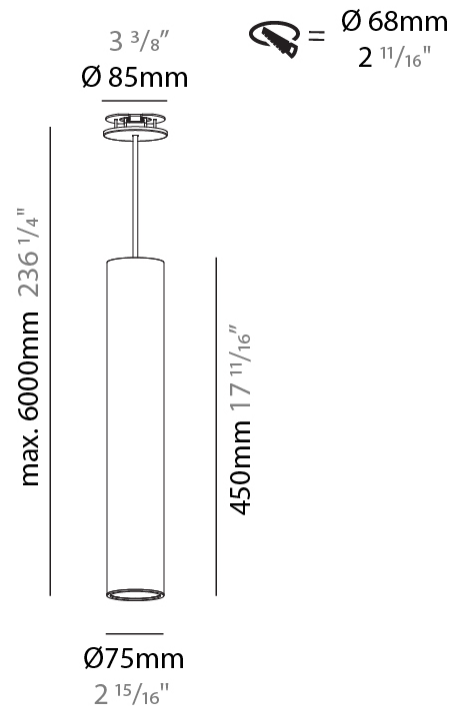

PHYSICAL

Shape: Cylinder
Diameter (mm): 75
Diameter (in): 2 15/16
Height (mm): 450
Height (in): 17 11/16
Max. Overall Height (mm): 2450
Max. Overall Height (in): 96 7/16
Light Distribution: Direct / Indirect
Diffuser: Shine Ring 0-6
Fixture Finish: SSR / BKV / CWI / CRY / HAB / UFT / ITA / RUA / FTG / MYG / LOD / PUS / FRO / FUP / KIA / POP / BLS / SPG / MEY / GOH / GUM / CHC / COM / ABZ / JAG / OBR / MOS / ROR
Fixture Material: Aluminum
Cable Details: 2000mm / 6000mmm Cable in White / Black / Orange / Red
Cut-out Measurements: 68mm / 2 11/16"

ELECTRICAL

Lamp Type: LED (Zhaga Standard)
Input Wattage (W): 19
Total Output Wattage (W): 17.2
Dimming: Non-Dimming / Phase Dimming (120vac Only)
Driver Included: Yes
Driver Location: Integrated
Driver Type: Constant Current - Universal
Driver Class: Class 2
Input Voltage (V): 120 - 277
Constant Current (MA): 500
Upon Request: (Not included - see components) Remote: 0-10Vdc dimming

LED

Number of LEDs: 1
Color Temperature (°K): 2700 / 3000 / 4000
Max. Delivered Lumen (lm): 923
CRI: >90 CRI
Lamp Life (hrs): 50000
Upon Request: ***3500K available in minimum quantities (larger quantities upon request)

OPTICAL

Reflector: 18 / 36 / 52

RATINGS AND CERTIFICATIONS

Certified By: Certified for North American Standards
IP rating: IP20