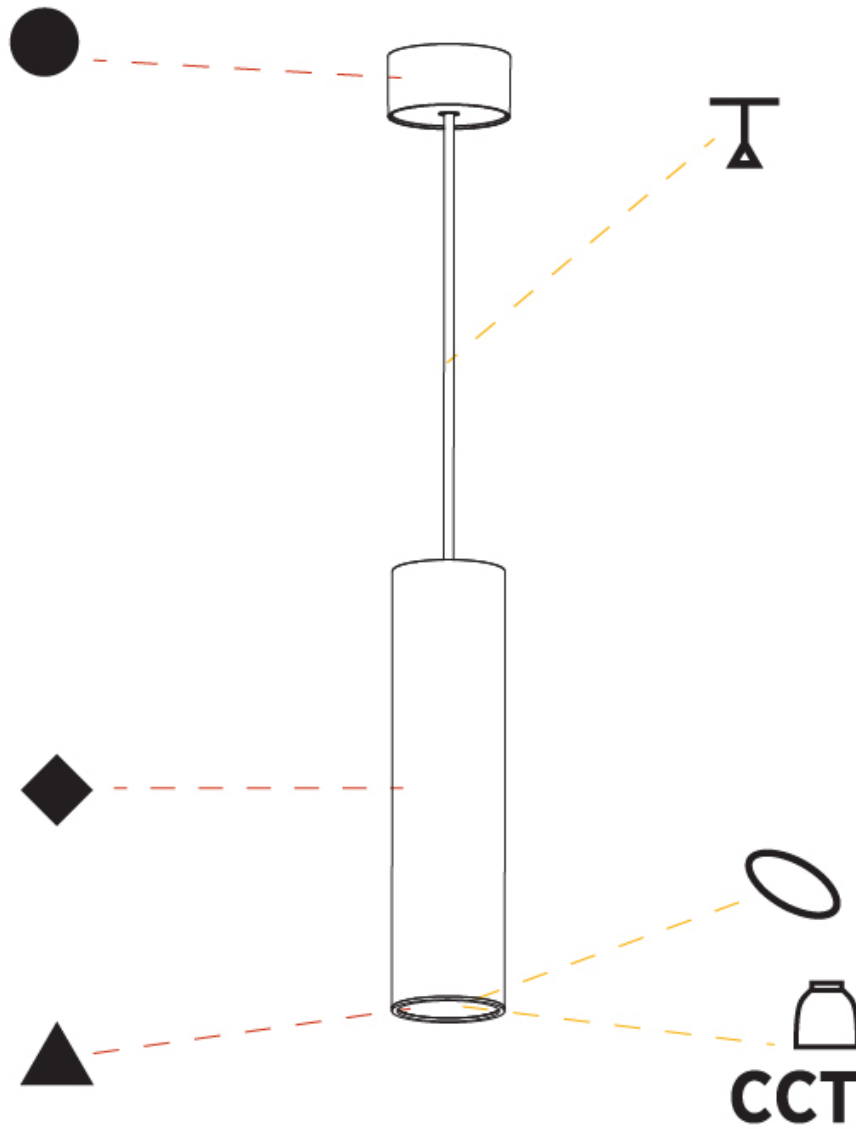

HANGOVER MONOPOINT SURFACE CANOPY SUSPENSION

A300166-

PROJECT
TYPE
SPECIFIER
QUANTITY
DATE

A