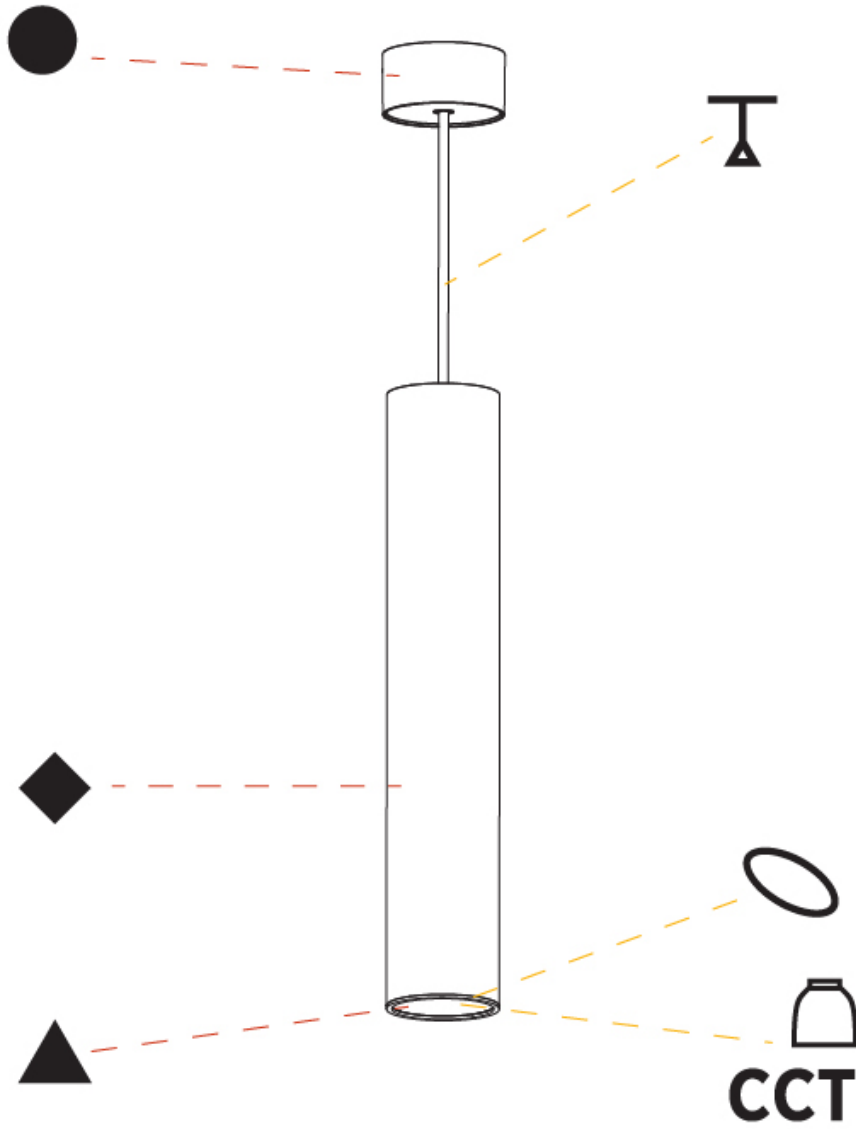

HANGOVER MONOPOINT SURFACE CANOPY SUSPENSION

A300169-

PROJECT	_____
TYPE	_____
SPECIFIER	_____
QUANTITY	_____
DATE	_____

A