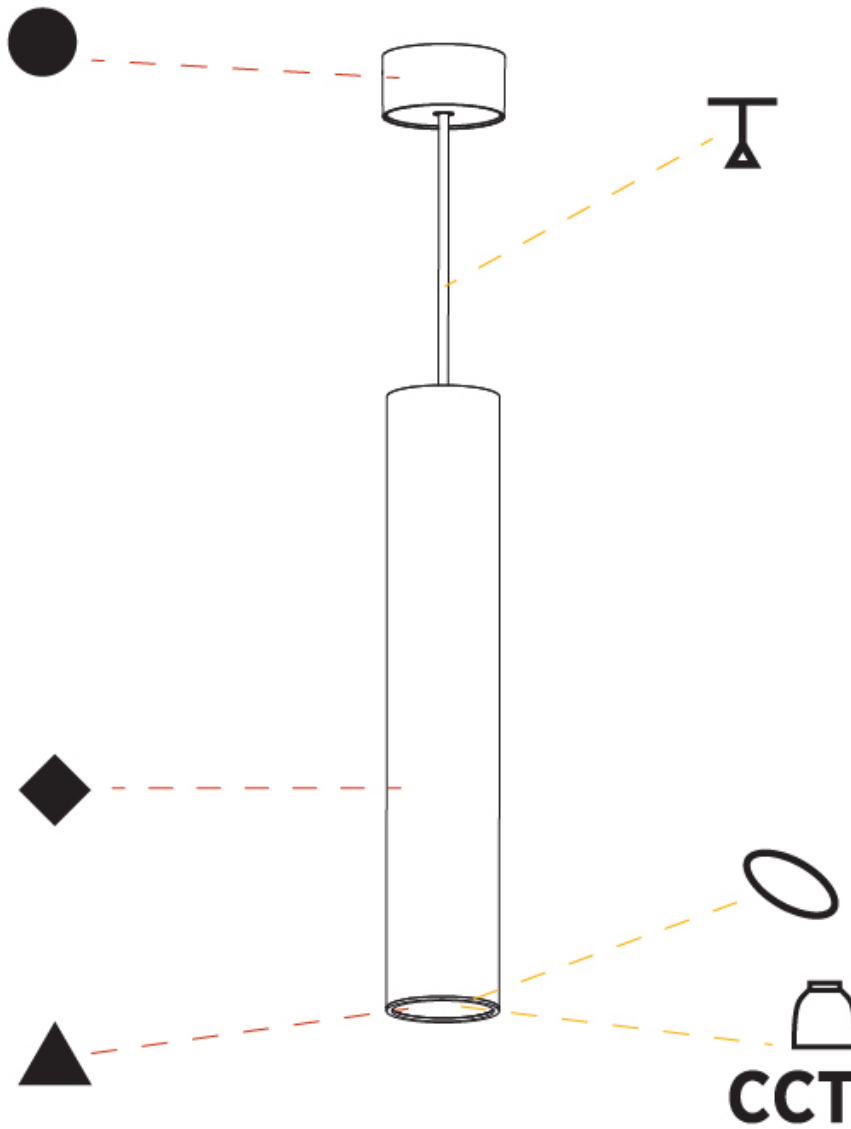

HANGOVER MONOPOINT SURFACE CANOPY SUSPENSION

A300170-

PROJECT	_____
TYPE	_____
SPECIFIER	_____
QUANTITY	_____
DATE	_____

A