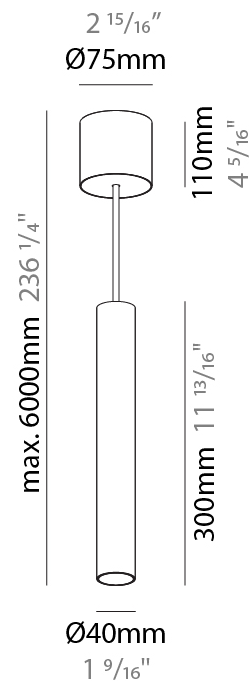

GENERAL

Series: Hangover
Subseries: Hangover Monopoint Surface Canopy
Brand: Prolicht
Division: Architectural
Mounting Type: Suspension
Mounting Location: Ceiling
Subcategory: Pendant

PHYSICAL

Shape: Cylinder
Diameter (mm): 40
Diameter (in): 1 9/16
Height (mm): 300
Height (in): 11 13/16
Max. Overall Height (mm): 2300
Max. Overall Height (in): 90 9/16
Light Distribution: Downlight
Diffuser: Shine Ring 0-6
Fixture Finish: SSR / BKV / CWI / CRY / HAB / UFT / ITA / RUA / FTG / MYG / LOD / PUS / FRO / FUP / KIA / POP / BLS / SPG / MEY / GOH / GUM / CHC / COM / ABZ / JAG / OBR / MOS / ROR
Fixture Material: Aluminum
Cable Details: 2000mm / 6000mmm Cable in White / Black / Orange / Red

ELECTRICAL

Lamp Type: LED (Zhaga Standard)
Input Wattage (W): 10.9
Total Output Wattage (W): 9
Dimming: Non-Dimmable
Driver Included: Yes
Driver Location: Integrated
Driver Type: Constant Current
Driver Class: Class 2
Input Voltage (V): 120
Constant Current (MA): 500
Upon Request: Remote: 0-10Vdc dimming / Phase dimming 120Vac

LED

Number of LEDs: 1
Color Temperature (°K): 2700 / 3000 / 4000
Max. Delivered Lumen (lm): 842
CRI: >90 CRI
Efficiency (%): 86
Lamp Life (hrs): 50000
Upon Request: ***3500K available in minimum quantities (larger quantities upon request)

OPTICAL

Reflector°: 40 / 50

RATINGS AND CERTIFICATIONS

Certified By: Certified for North American Standards
IP rating: IP20