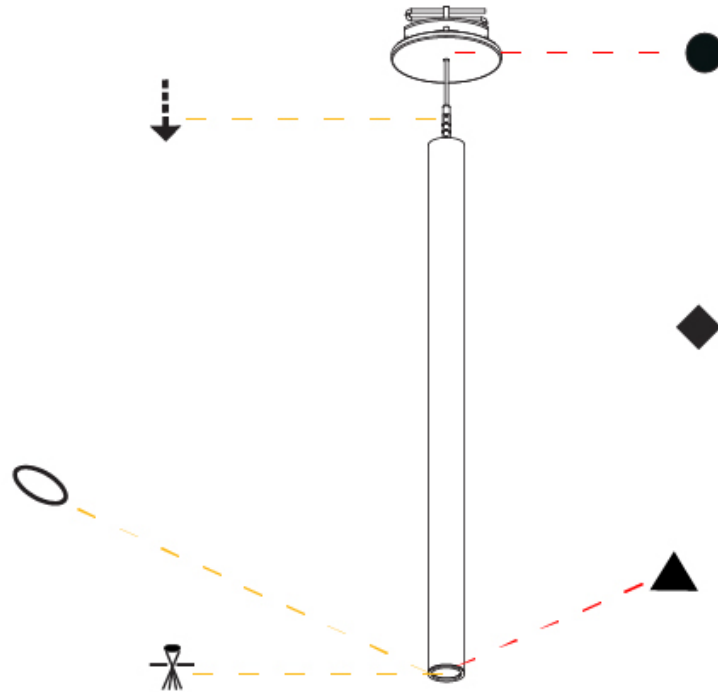

PHYSICAL

Shape: Cylinder
 Diameter (mm): 28
 Diameter (in): 1 1/8
 Height (mm): 450
 Height (in): 17 11/16
 Max. Overall Height (mm): 2450
 Max. Overall Height (in): 96 7/16
 Min. Recessing Depth (mm): 75
 Min. Recessing Depth (in): 2 15/16
 Light Distribution: Downlight
 Weight (kg): 0.504
 Weight (lbs): 1.11
 Diffuser: Shine Ring - Opal / Yellow / Orange / Red / Blue / Green
 Fixture Finish: SSR / BKV / CWI / CRY / HAB / UFT / ITA / RUA / FTG / MYG / LOD / PUS / FRO / FUP / KIA / POP / BLS / SPG / MEY / GOH / GUM / CHC / COM / ABZ / JAG / OBR / MOS / ROR
 Fixture Material: Aluminum
 Cable Details: 2000mm or 4000mm Black Cable
 Cut-out Measurements: 68mm / 2 11/16"

HANGOVER PLUG SHINE MONOPOINT RECESSED CANOPY SUSPENSION

A30844-

PROJECT

TYPE

SPECIFIER

QUANTITY

DATE

A

Shape: Cylinder
 Diameter (mm): 28
 Diameter (in): 1 1/8
 Height (mm): 450
 Height (in): 17 11/16
 Max. Overall Height (mm): 2450
 Max. Overall Height (in): 96 7/16
 Light Distribution: Downlight
 Weight (kg): 0.504
 Weight (lbs): 1.11
 Fixture Finish: [SSR / BKV / CWI / CRY / HAB / UFT / ITA / RUA / FTG / MYG / LOD / PUS / FRO / FUP / KIA / POP / BLS / SPG / MEY / GOH / GUM / CHC / COM / ABZ / JAG / OBR / MOS / ROR](#)
 Fixture Material: Aluminum
 Cable Details: [2000mm or 4000mm Black Cable](#)