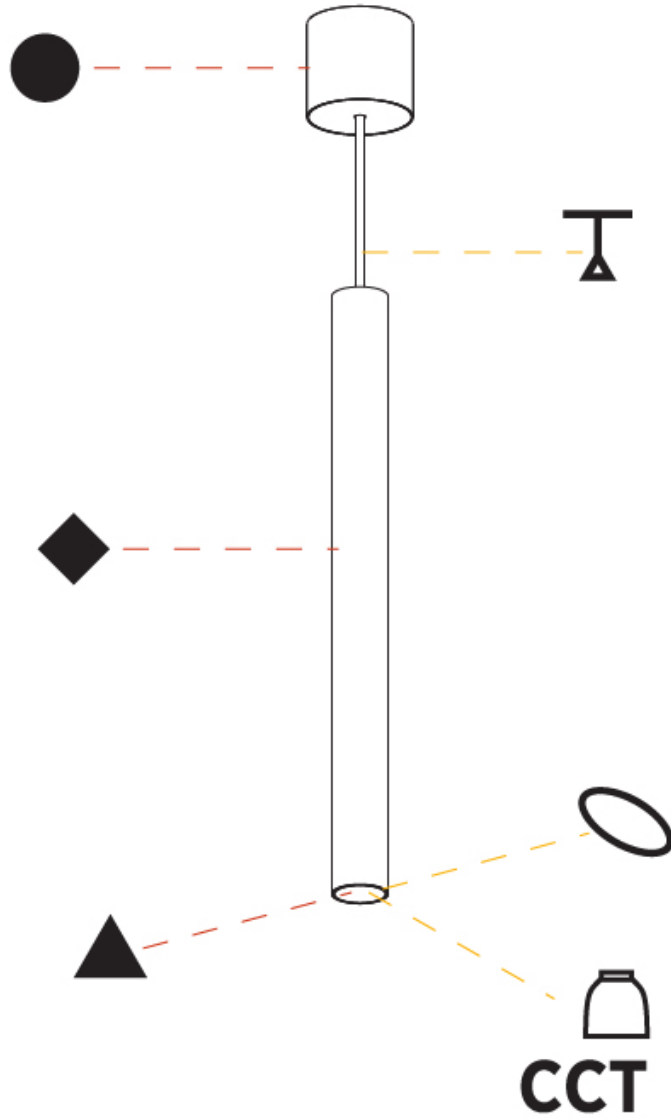

HANGOVER MONOPOINT SURFACE CANOPY SUSPENSION

A300155-

PROJECT
TYPE
SPECIFIER
QUANTITY
DATE

A