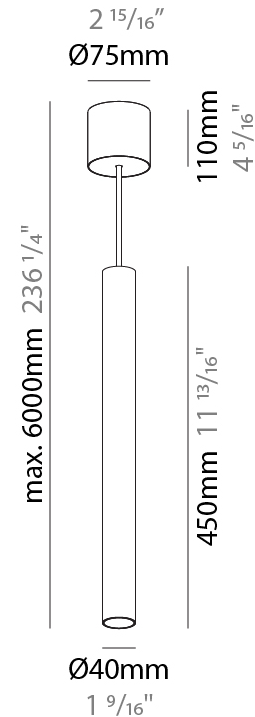

GENERAL

Series: Hangover
Subseries: Hangover Monopoint Surface Canopy
Brand: Prolicht
Division: Architectural
Mounting Type: Suspension
Mounting Location: Ceiling
Subcategory: Pendant

PHYSICAL

Shape: Cylinder
Diameter (mm): 40
Diameter (in): 1 9/16
Height (mm): 450
Height (in): 17 13/16
Max. Overall Height (mm): 2450
Max. Overall Height (in): 96 7/16
Light Distribution: Downlight
Diffuser: Shine Ring 0-6
Fixture Finish: SSR / BKV / CWI / CRY / HAB / UFT / ITA / RUA / FTG / MYG / LOD / PUS / FRO / FUP / KIA / POP / BLS / SPG / MEY / GOH / GUM / CHC / COM / ABZ / JAG / OBR / MOS / ROR
Fixture Material: Aluminum
Cable Details: 2000mm / 6000mm Cable in White / Black / Orange / Red

ELECTRICAL

Lamp Type: LED (Zhaga Standard)
Input Wattage (W): 10.9
Total Output Wattage (W): 9
Dimming: Non-Dimmable
Driver Included: Yes
Driver Location: Integrated
Driver Type: Constant Current
Driver Class: Class 2
Housing: ENCP3
Input Voltage (V): 120
Constant Current (MA): 500
Upon Request: Remote: 0-10Vdc dimming / Phase dimming 120Vac

LED

Number of LEDs: 1
Color Temperature (°K): 2700 / 3000 / 4000
Max. Delivered Lumen (lm): 842
CRI: >90 CRI
Efficiency (%): 86
Lamp Life (hrs): 50000
Upon Request: ***3500K available in minimum quantities (larger quantities upon request)

OPTICAL

Reflector: 40 / 50

RATINGS AND CERTIFICATIONS

Certified By: Certified for North American Standards
IP rating: IP20