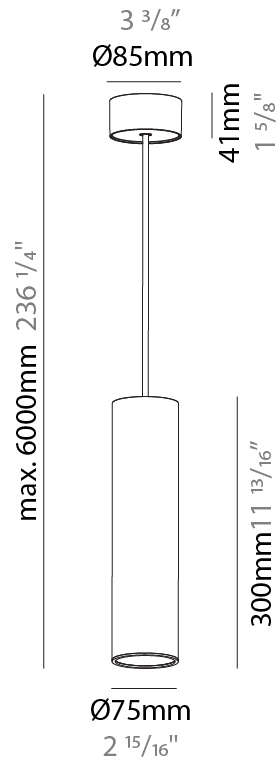

GENERAL

Series: Hangover
Subseries: Hangover Monopoint Surface Canopy
Brand: Prolicht
Division: Architectural
Mounting Type: Suspension
Mounting Location: Ceiling
Subcategory: Pendant

PHYSICAL

Shape: Cylinder
Diameter (mm): 75
Diameter (in): 2 ¹⁵/₁₆
Height (mm): 300
Height (in): 11 ¹³/₁₆
Max. Overall Height (mm): 2300
Max. Overall Height (in): 90 ⁹/₁₆
Light Distribution: Downlight
Diffuser: Shine Ring 0-6
Fixture Finish: SSR / BKV / CWI / CRY / HAB / UFT / ITA / RUA / FTG / MYG / LOD / PUS / FRO / FUP / KIA / POP / BLS / SPG / MEY / GOH / GUM / CHC / COM / ABZ / JAG / OBR / MOS / ROR
Fixture Material: Aluminum
Cable Details: 2000mm / 6000mm Cable in White / Black / Orange / Red

ELECTRICAL

Lamp Type: LED (Zhaga Standard)
Input Wattage (W): 10.9
Total Output Wattage (W): 9
Dimming: Non-Dimmable
Driver Included: Yes
Driver Location: Integrated
Driver Type: Constant Current
Driver Class: Class 2
Housing: ENCP3
Input Voltage (V): 120
Constant Current (MA): 500
Upon Request: Remote: 0-10Vdc dimming / Phase dimming 120Vac

LED

Number of LEDs: 1
Color Temperature (°K): 2700 / 3000 / 4000
Max. Delivered Lumen (lm): 923
CRI: >90 CRI
Efficiency (%): 86
Lamp Life (hrs): 50000

OPTICAL

Reflector: 18 / 36 / 52

RATINGS AND CERTIFICATIONS

Certified By: Certified for North American Standards
IP rating: IP20